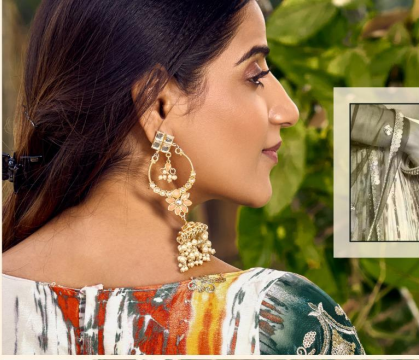

5051-GREEN