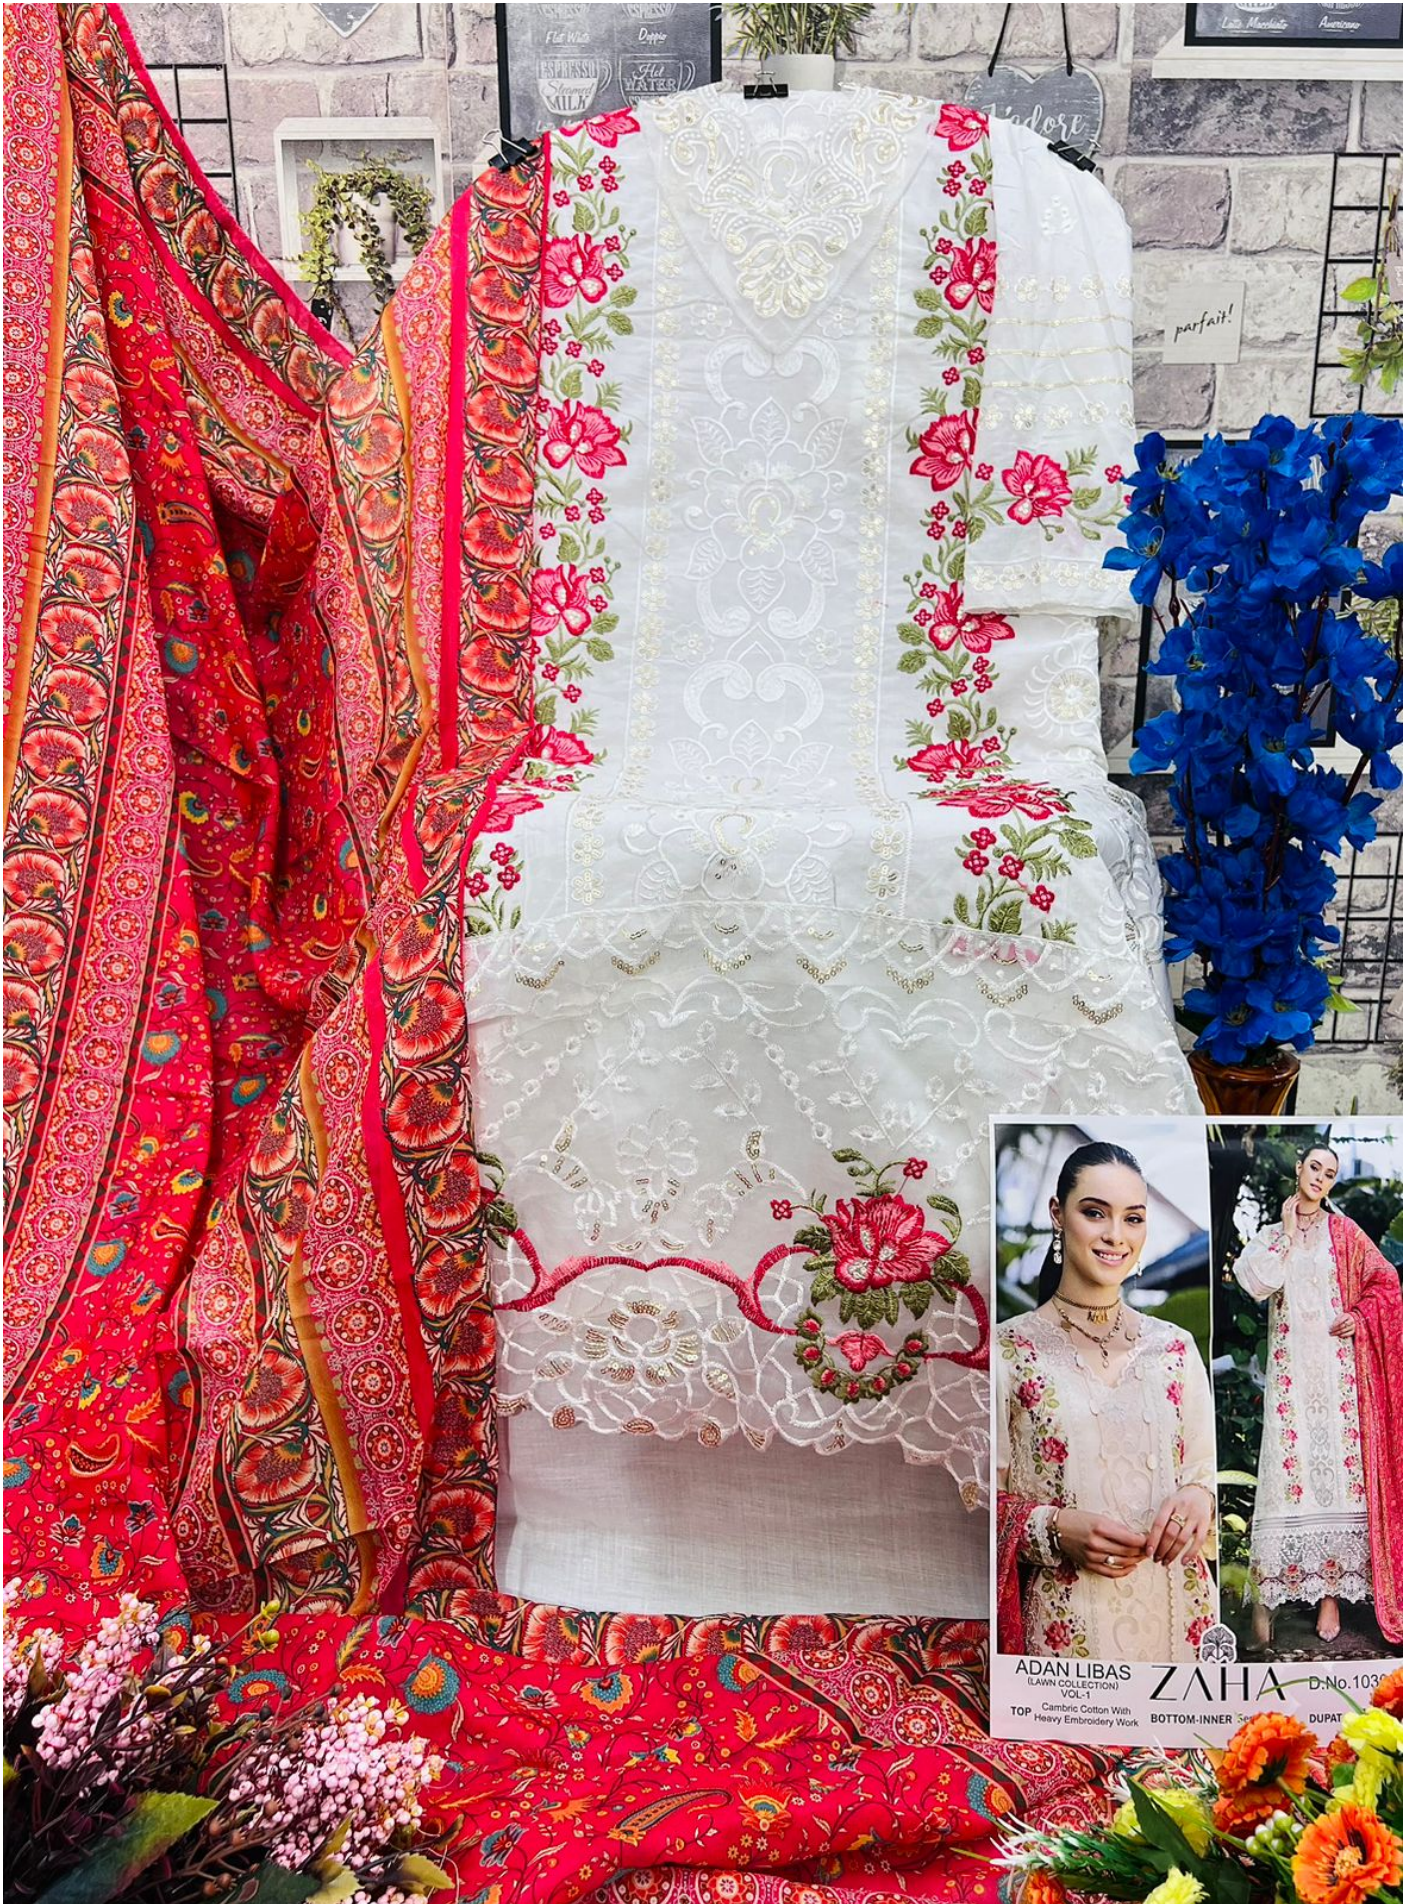

# ADAN LIBAS

(LAWN COLLECTION)  
VOL-1

**TOP** Cambric Cotton With Heavy Embroidery Work

**BOTTOM-INNER** Semi Lawn **DUPATTA** Tubby Silk with Print

10305

10306

10307

ADAN LIBAS  
(LAWN COLLECTION)  
VOL-1  
ZAHARA  
TOP: Cambric Cotton With Heavy Embroidery Work  
BOTTOM: INNE

**ADAN LIBAS**  
(LAWN COLLECTION)  
VOL-1

**ZAHA**

**D.No.10305**

**TOP** Cambric Cotton With  
Heavy Embroidery Work

**BOTTOM-INNER** Semi Lawn

**DUPATTA** Tubby Silk with  
Print

**ADAN LIBAS**  
(LAWN COLLECTION)  
VOL-1

**ZAHA** D.No. 103

TOP: Cambric Cotton With Heavy Embroidery Work  
BOTTOM: INNER S... DUPAT

**TOP** Cambric Cotton With  
Heavy Embroidery Work

**BOTTOM-INNER** Semi Lawn

**DUPATTA** Tubby Silk with  
Print