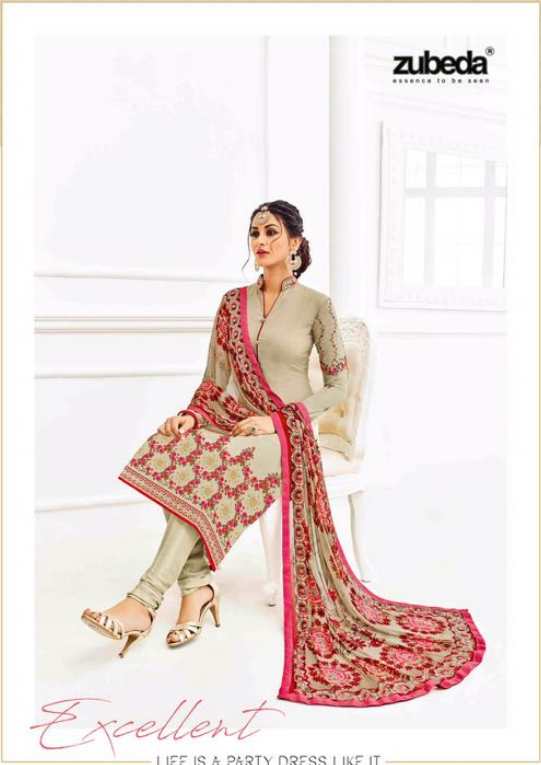

ENHANCE # 13702

zubeda®
ESTABLISHED IN 1988

Empress
Collection

ENHANCE # 13701

Excellent

LIFE IS A PARTY DRESS LIKE IT

GET BOLD! LET YOUR STYLE TALK

Classy
ENHANCE # 13701