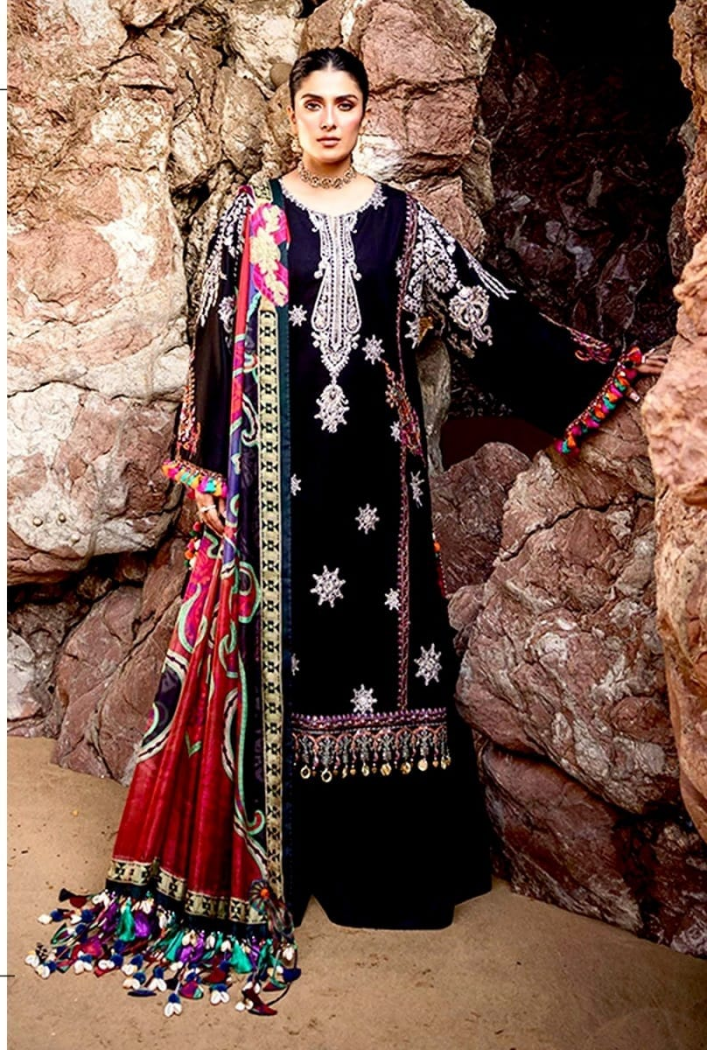

TOP- PURE HEAVY QUALITY RAYON WITH HEAVY EMBROIDERY AND SEQUENCE WORK
BOTTOM- HEAVY QUALITY RAYON COTTON
DUPATTA- PURE HEAVY CHINON DIGITAL PRINT

7773
D.No:-438

TOP- PURE HEAVY QUALITY RAYON WITH HEAVY EMBROIDERY AND SEQUENCE WORK
BOTTOM- HEAVY QUALITY RAYON COTTON
DUPATTA- PURE HEAVY CHINON DIGITAL PRINT

7773
D.No:-438

12

ANAMSA
AA REAL FASHION BRAND

ANAMSA
AA REAL FASHION BRAND

ANAMSA
AA REAL FASHION BRAND

TOP- PURE HEAVY QUALITY RAYON WITH HEAVY EMBROIDERY AND SEQUENCE WORK
BOTTOM- HEAVY QUALITY RAYON COTTON
DUPATTA- PURE HEAVY CHINON DIGITAL PRINT