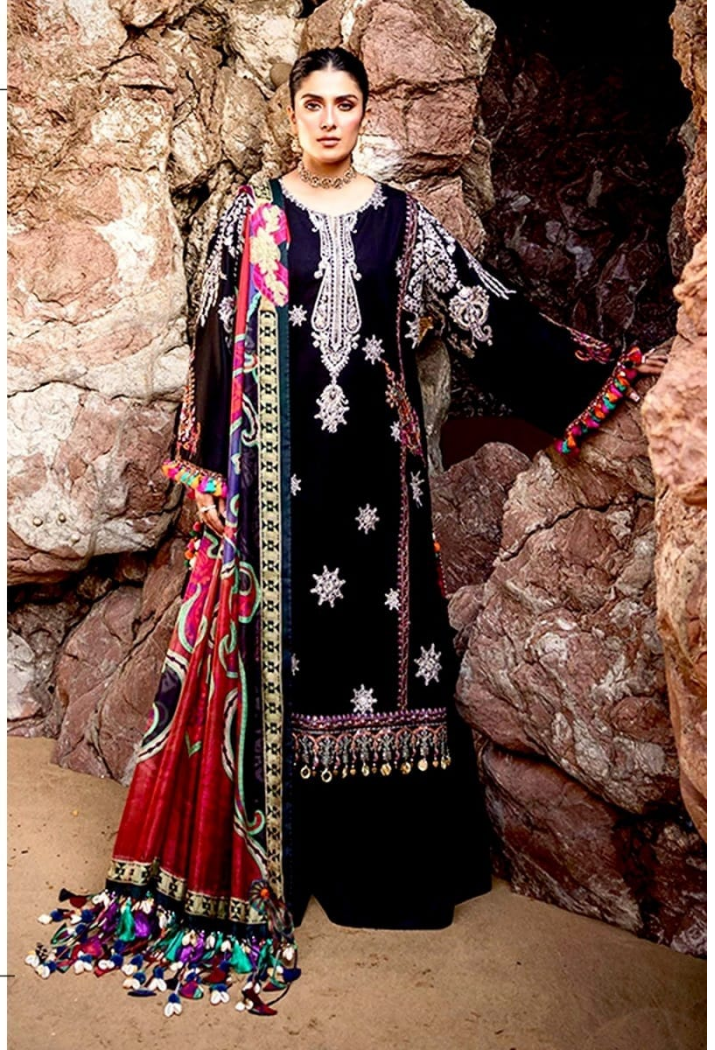

TOP- PURE HEAVY QUALITY RAYON WITH HEAVY EMBROIDERY AND SEQUENCE WORK
BOTTOM- HEAVY QUALITY RAYON COTTON
DUPATTA- PURE HEAVY CHINON DIGITAL PRINT

7773
D.No:-438

TOP- PURE HEAVY QUALITY RAYON WITH HEAVY EMBROIDERY AND SEQUENCE WORK
BOTTOM- HEAVY QUALITY RAYON COTTON
DUPATTA- PURE HEAVY CHINON DIGITAL PRINT

7773
D.No:-438

12

ANAMSA
AA REAL FASHION BRAND

ANAMSA
AA REAL FASHION BRAND

ANAMSA
AA REAL FASHION BRAND

TOP- PURE HEAVY QUALITY RAYON WITH HEAVY EMBROIDERY AND SEQUENCE WORK
BOTTOM- HEAVY QUALITY RAYON COTTON
DUPATTA- PURE HEAVY CHINON DIGITAL PRINT