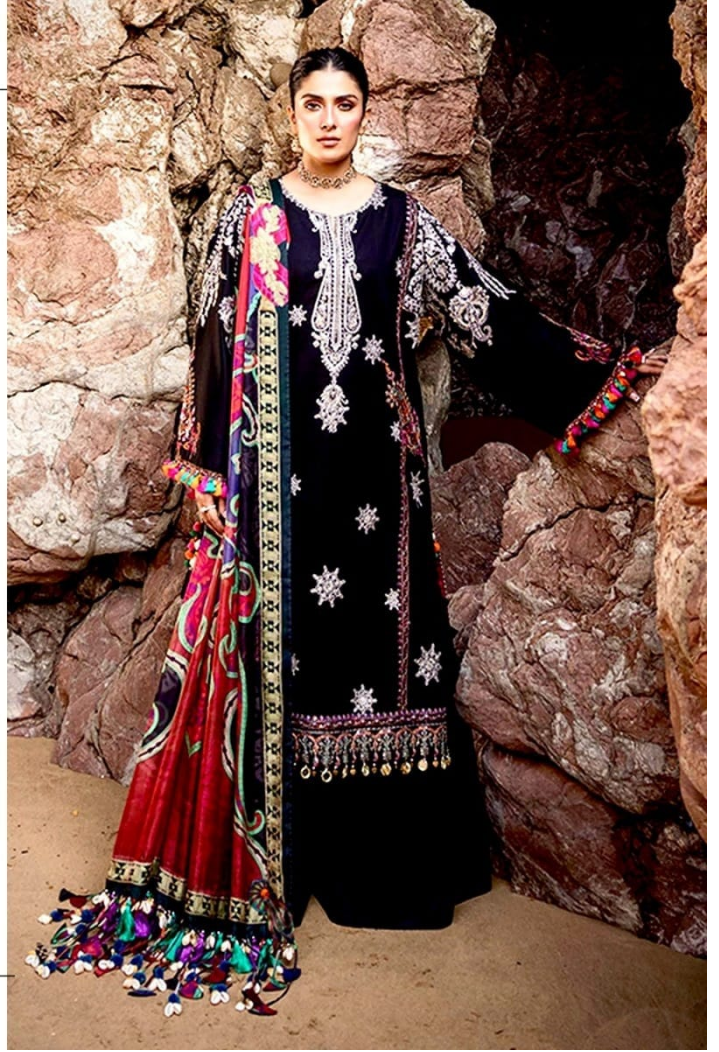

TOP- PURE HEAVY QUALITY RAYON WITH HEAVY EMBROIDERY AND SEQUENCE WORK
BOTTOM- HEAVY QUALITY RAYON COTTON
DUPATTA- PURE HEAVY CHINON DIGITAL PRINT

7773
D.No:-438

TOP- PURE HEAVY QUALITY RAYON WITH HEAVY EMBROIDERY AND SEQUENCE WORK
BOTTOM- HEAVY QUALITY RAYON COTTON
DUPATTA- PURE HEAVY CHINON DIGITAL PRINT

7773
D.No:-438

12

ANAMSA

AA REAL FASHION BRAND

ANAMSA
AA REAL FASHION BRAND

ANAMSA
AA REAL FASHION BRAND

TOP- PURE HEAVY QUALITY RAYON WITH HEAVY EMBROIDERY AND SEQUENCE WORK
BOTTOM- HEAVY QUALITY RAYON COTTON
DUPATTA- PURE HEAVY CHINON DIGITAL PRINT