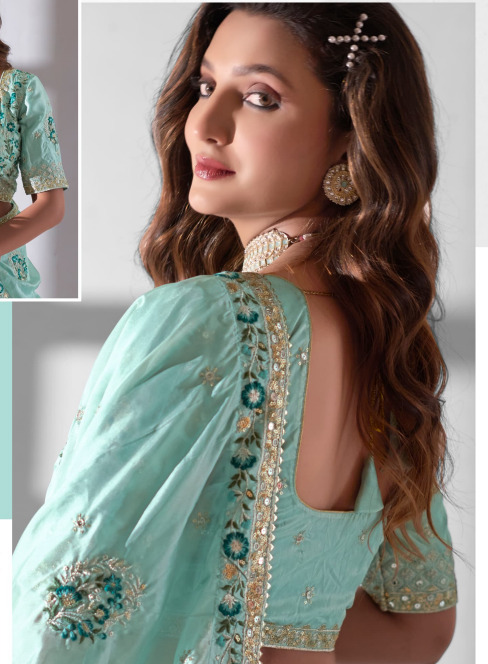

अनंतेश
Lifestyle

D.no-11010