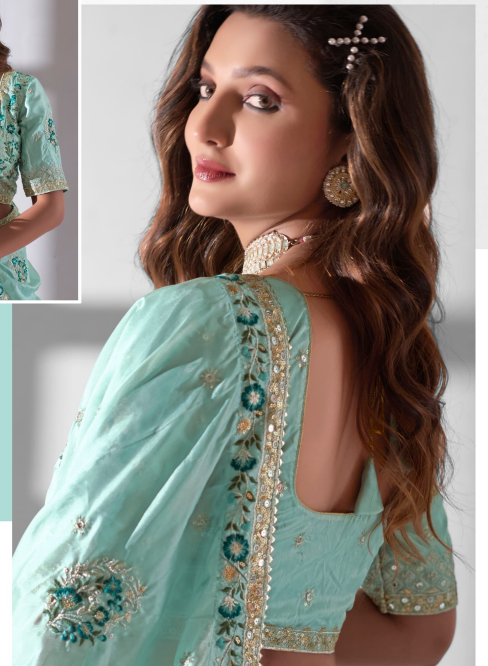

अनंतेश
Lifestyle

D.no-11010