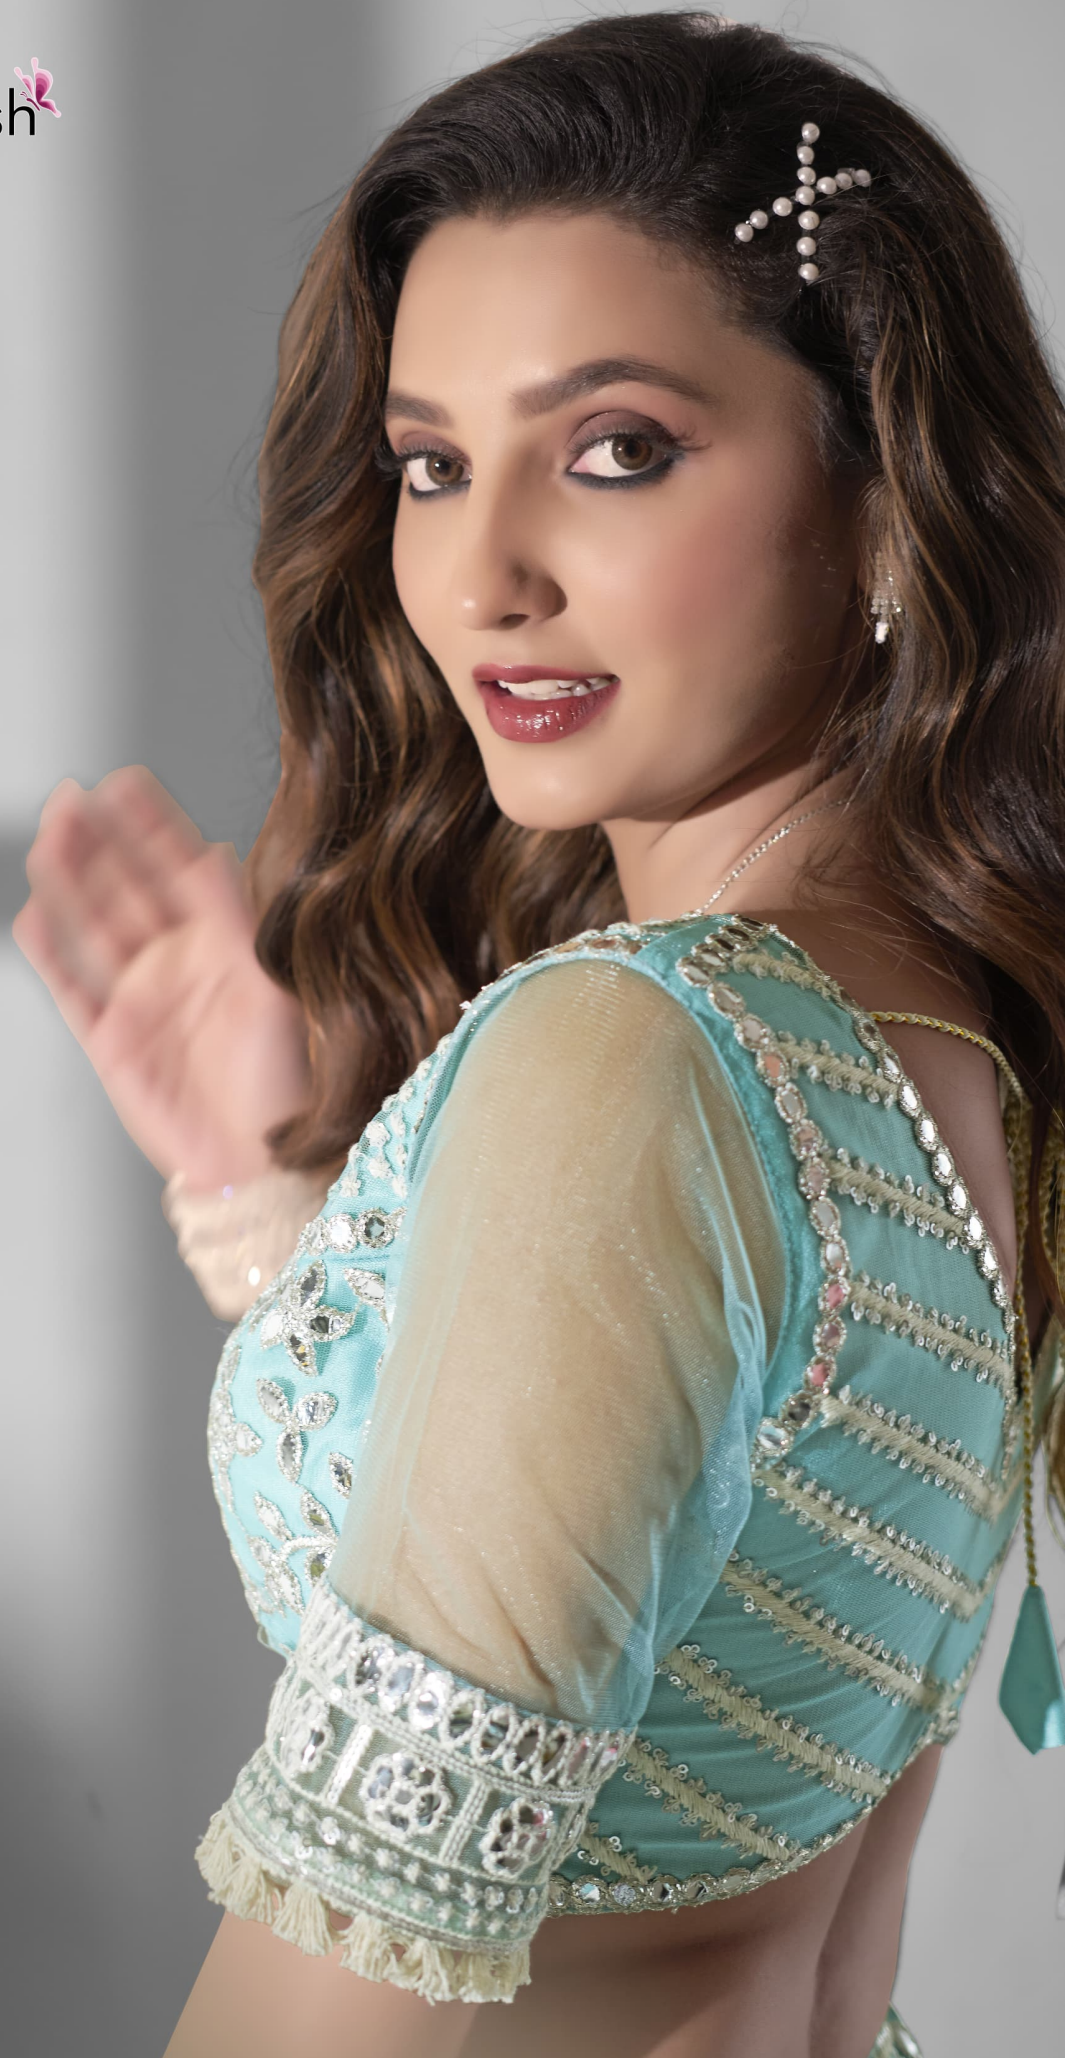

अनंतेश
Lifestyle

11013