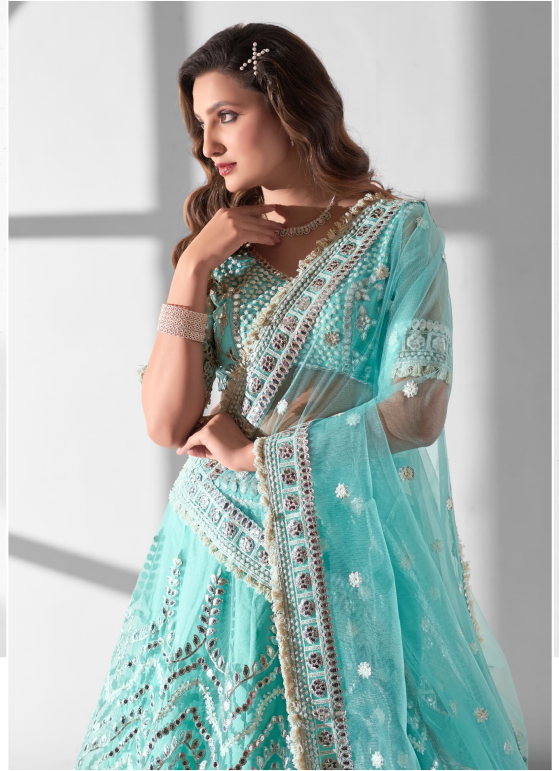

life's occasional glitch