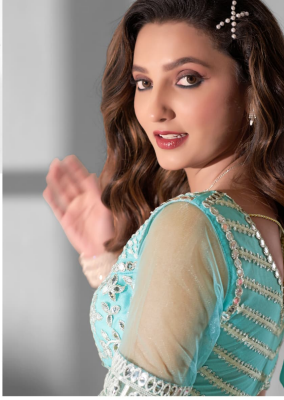

ANGELIC
FLORALS