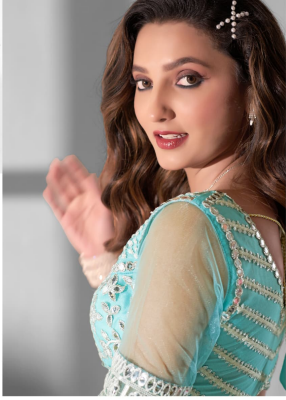

ANGELIC
FLORALS