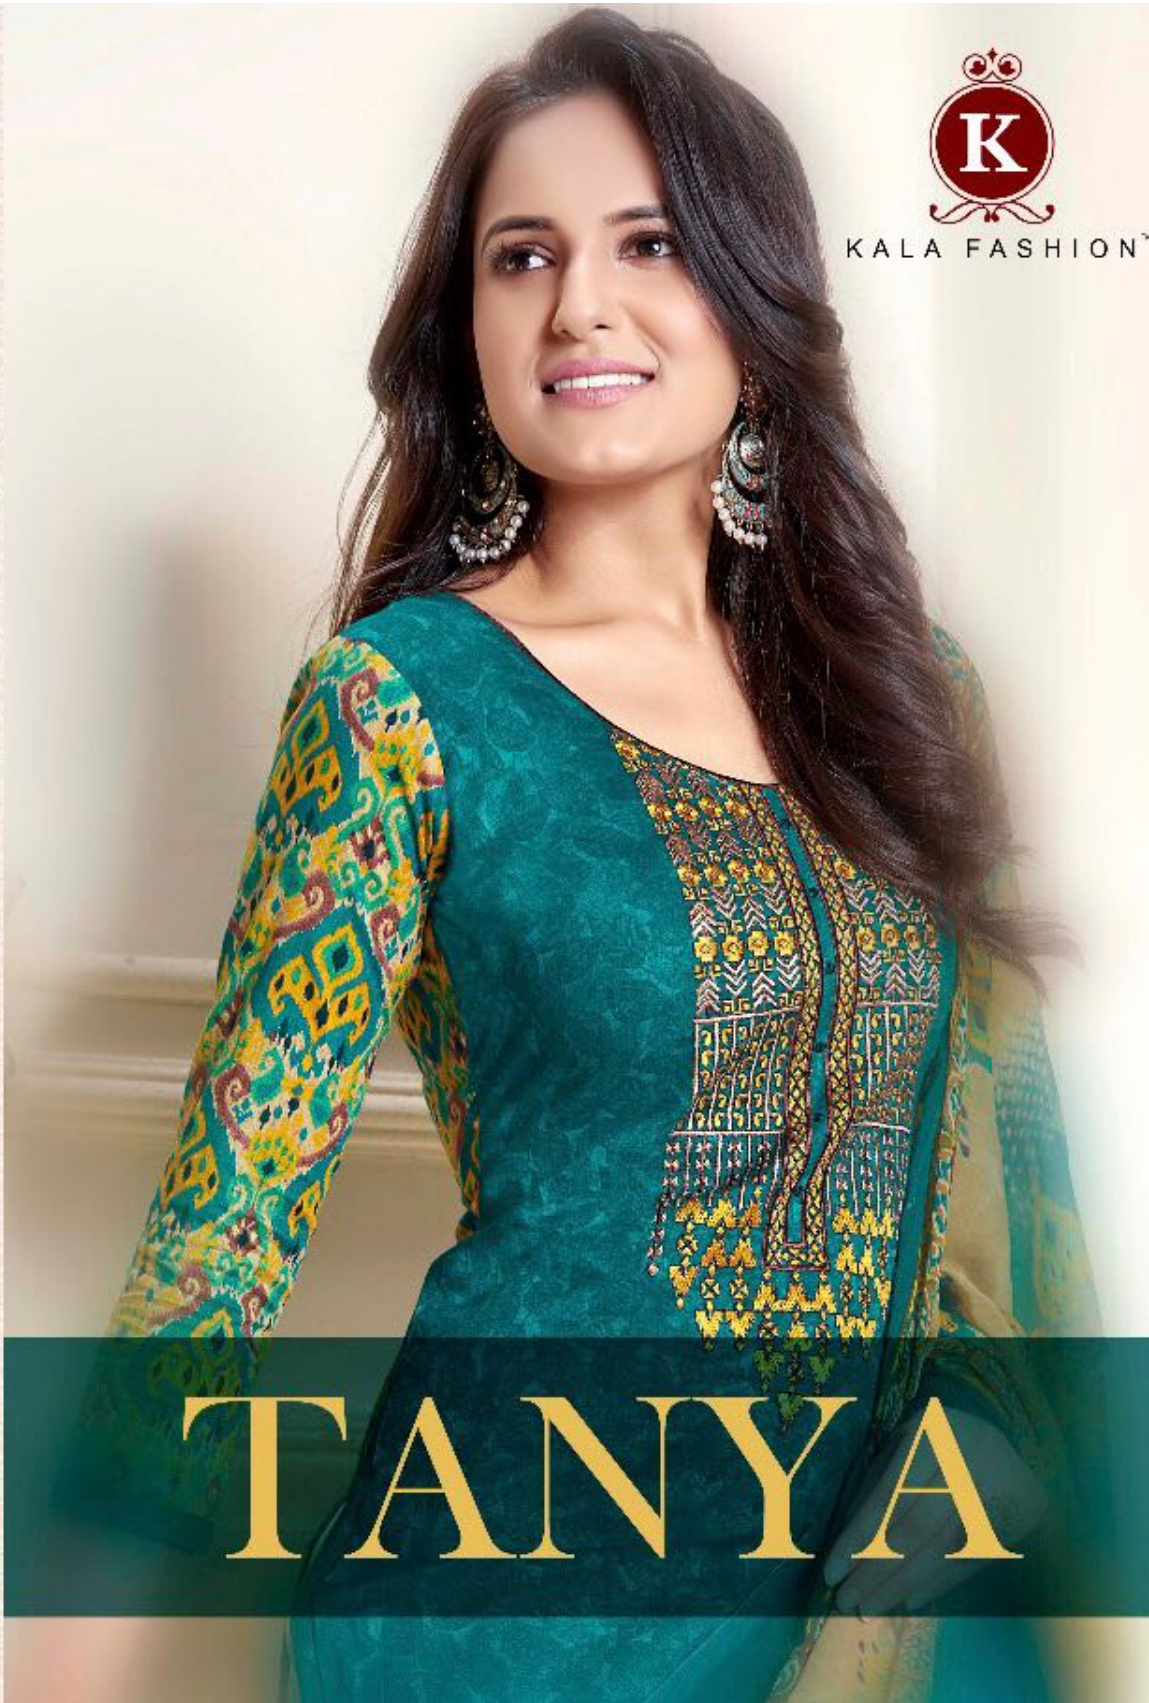

KALA FASHION

TANYA

KALA FASHION™

TANYA

✻ 7001 ✻

✻ 7002 ✻

✻ 7003 ✻

✻ 7004 ✻

✻ 7005 ✻

✻ 7006 ✻

✻ 7007 ✻

KALA FASHION™

I N D I A N
G L A M O U R

fashion and style
always depend on good color
and fantastic combination
of shades. every Colour says
your mood and
Reflects your personality.
so we create all the shades
for enhance your Beauty.

FLATTERING
CREATION

KALA FASHION™

✻ 7002 ✻

WACKY STYLE

Give the style for woman with firm colors
dress with eye-catching shine in dazzling designs

✻ 7004 ✻

WONDERFUL OUTFITS

KALA FASHION™