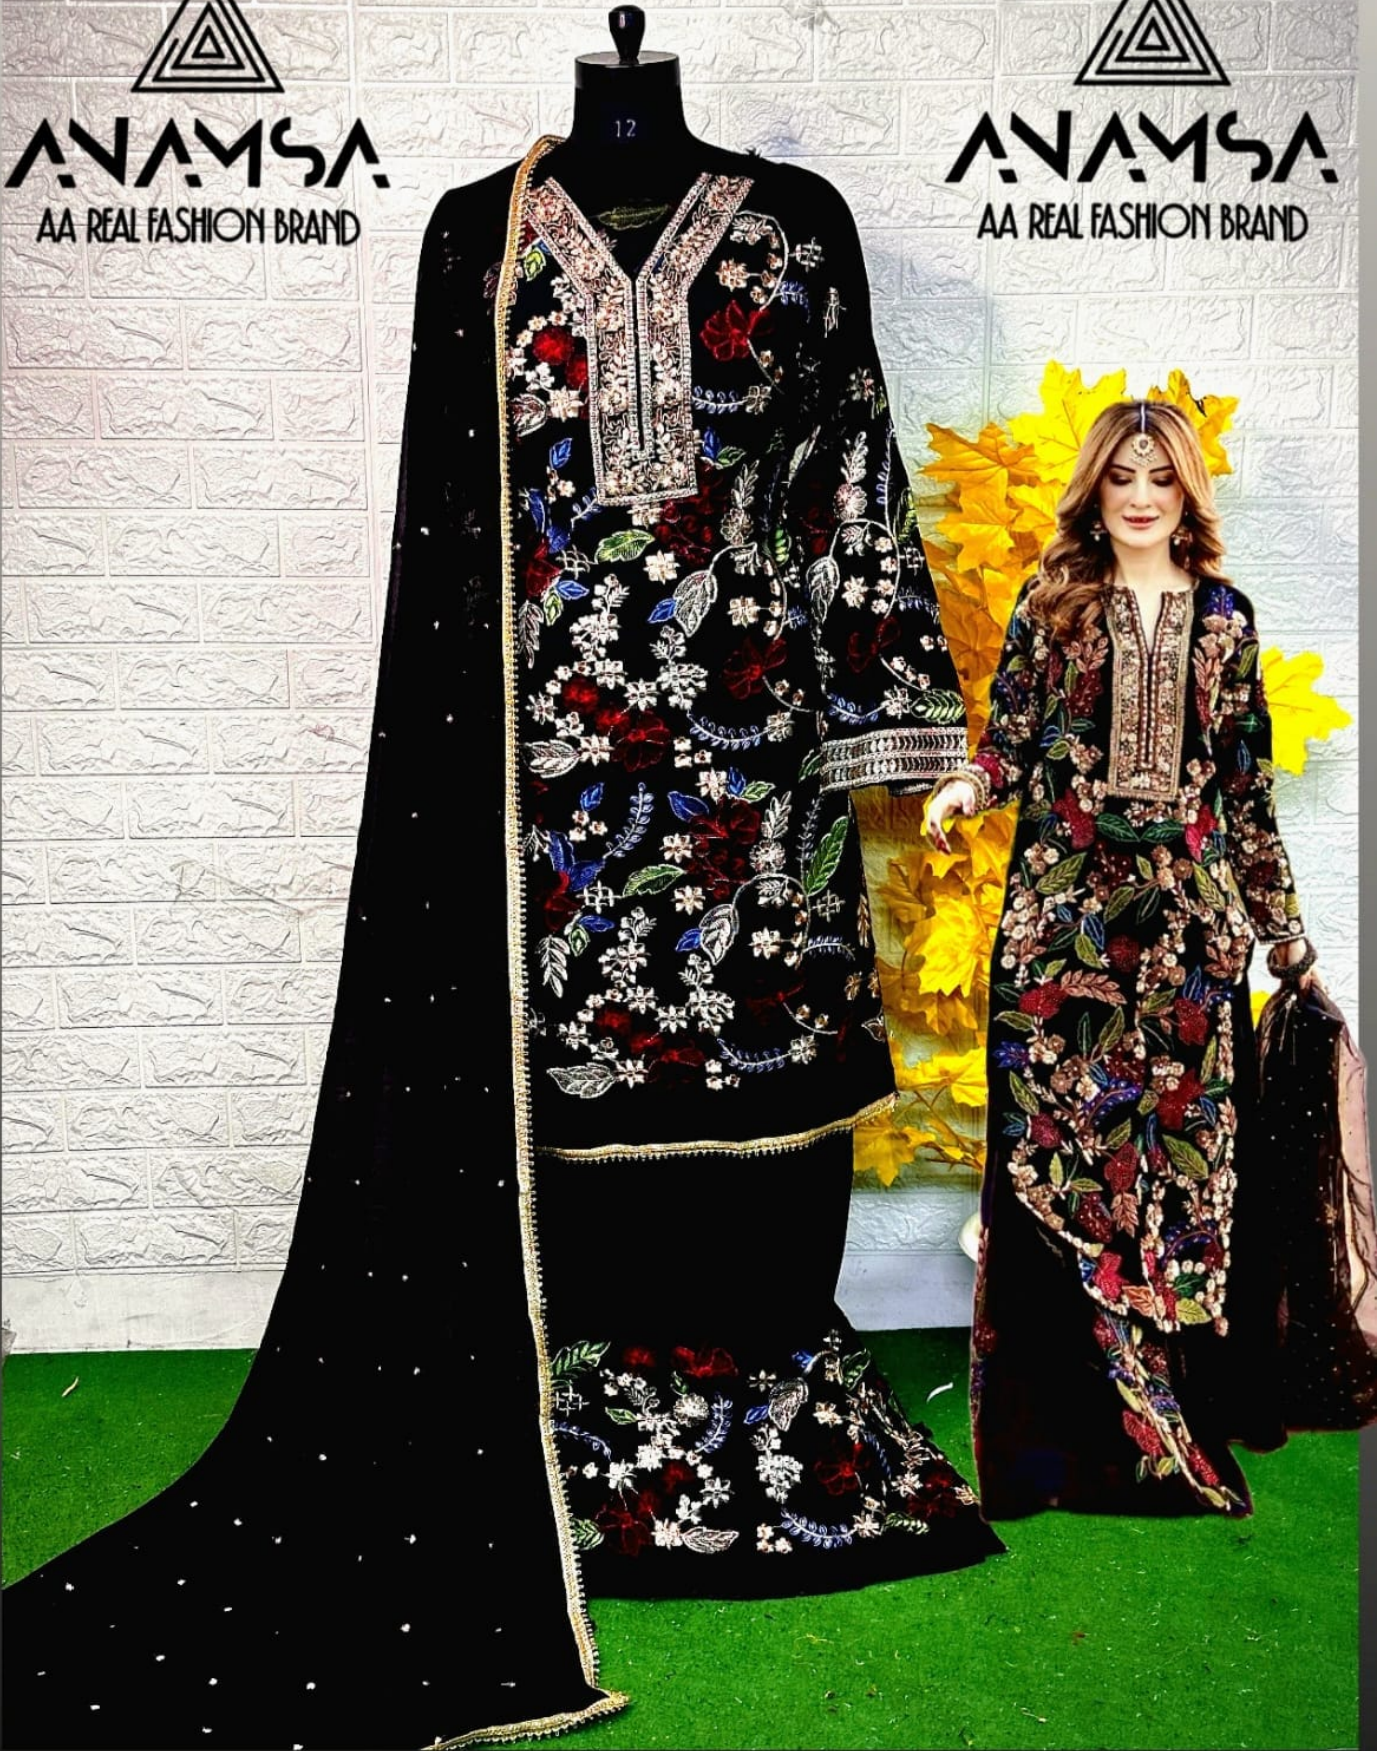

ANAMSA
AA REAL FASHION BRAND

12

ANAMSA
AA REAL FASHION BRAND