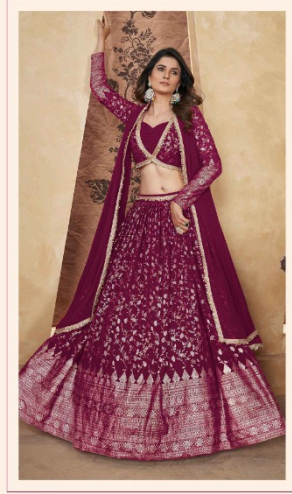

2402

*Stunning*

कृष्णकला

*The artical*

2403

2401

2402

2403

## GIRLY VOL. 29

| Design NO. (SKU) | Color     | Lehenga Fabric | Choli Fabric | Dupatta Fabric | Lehenga SIZE (Full Stitched) (L-40 SIZE)   | Lehenga – Choli Work | Dupatta Work   | Dupatta Length (MTR) | Weight (KG) |
|------------------|-----------|----------------|--------------|----------------|--|----------------------|----------------|----------------------|-------------|
| 2401             | Green     | Georgette      | Georgette    | Georgette      | Choli Chest: 40 INCH<br>Choli Length: 15 INCH<br>Lehenga Wasit: 42 INCH<br>Lehenga Length: 42 INCH | Pigment Foil work    | Lace on border | 2.20                 | 2.5         |
| 2402             | Deep Pink | Georgette      | Georgette    | Georgette      | Choli Chest: 40 INCH<br>Choli Length: 15 INCH<br>Lehenga Wasit: 42 INCH<br>Lehenga Length: 42 INCH | Pigment Foil work    | Lace on border | 2.20                 | 2.5         |
| 2403             | Navy      | Georgette      | Georgette    | Georgette      | Choli Chest: 40 INCH<br>Choli Length: 15 INCH<br>Lehenga Wasit: 42 INCH<br>Lehenga Length: 42 INCH | Pigment Foil work    | Lace on border | 2.20                 | 2.5         |