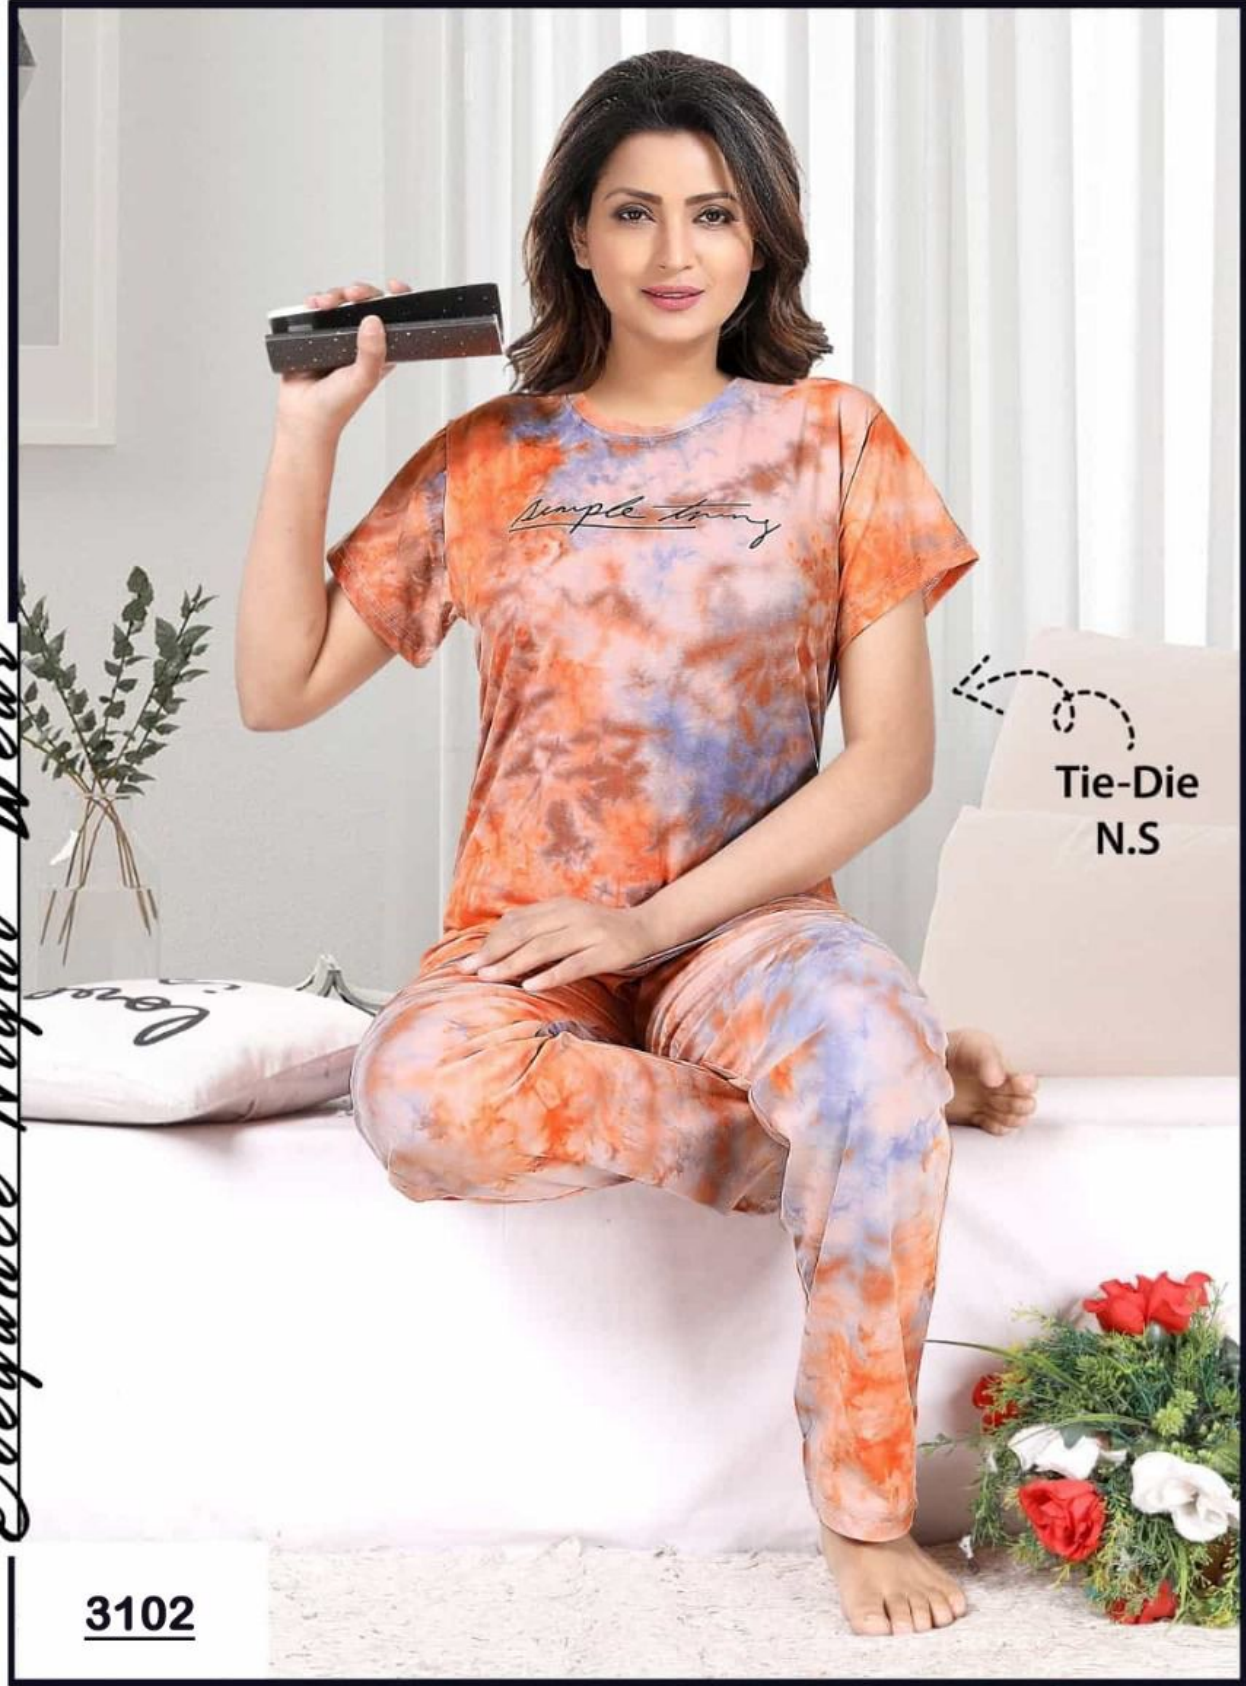

Elegance Night Wear

Tie-Die
N.S

3102