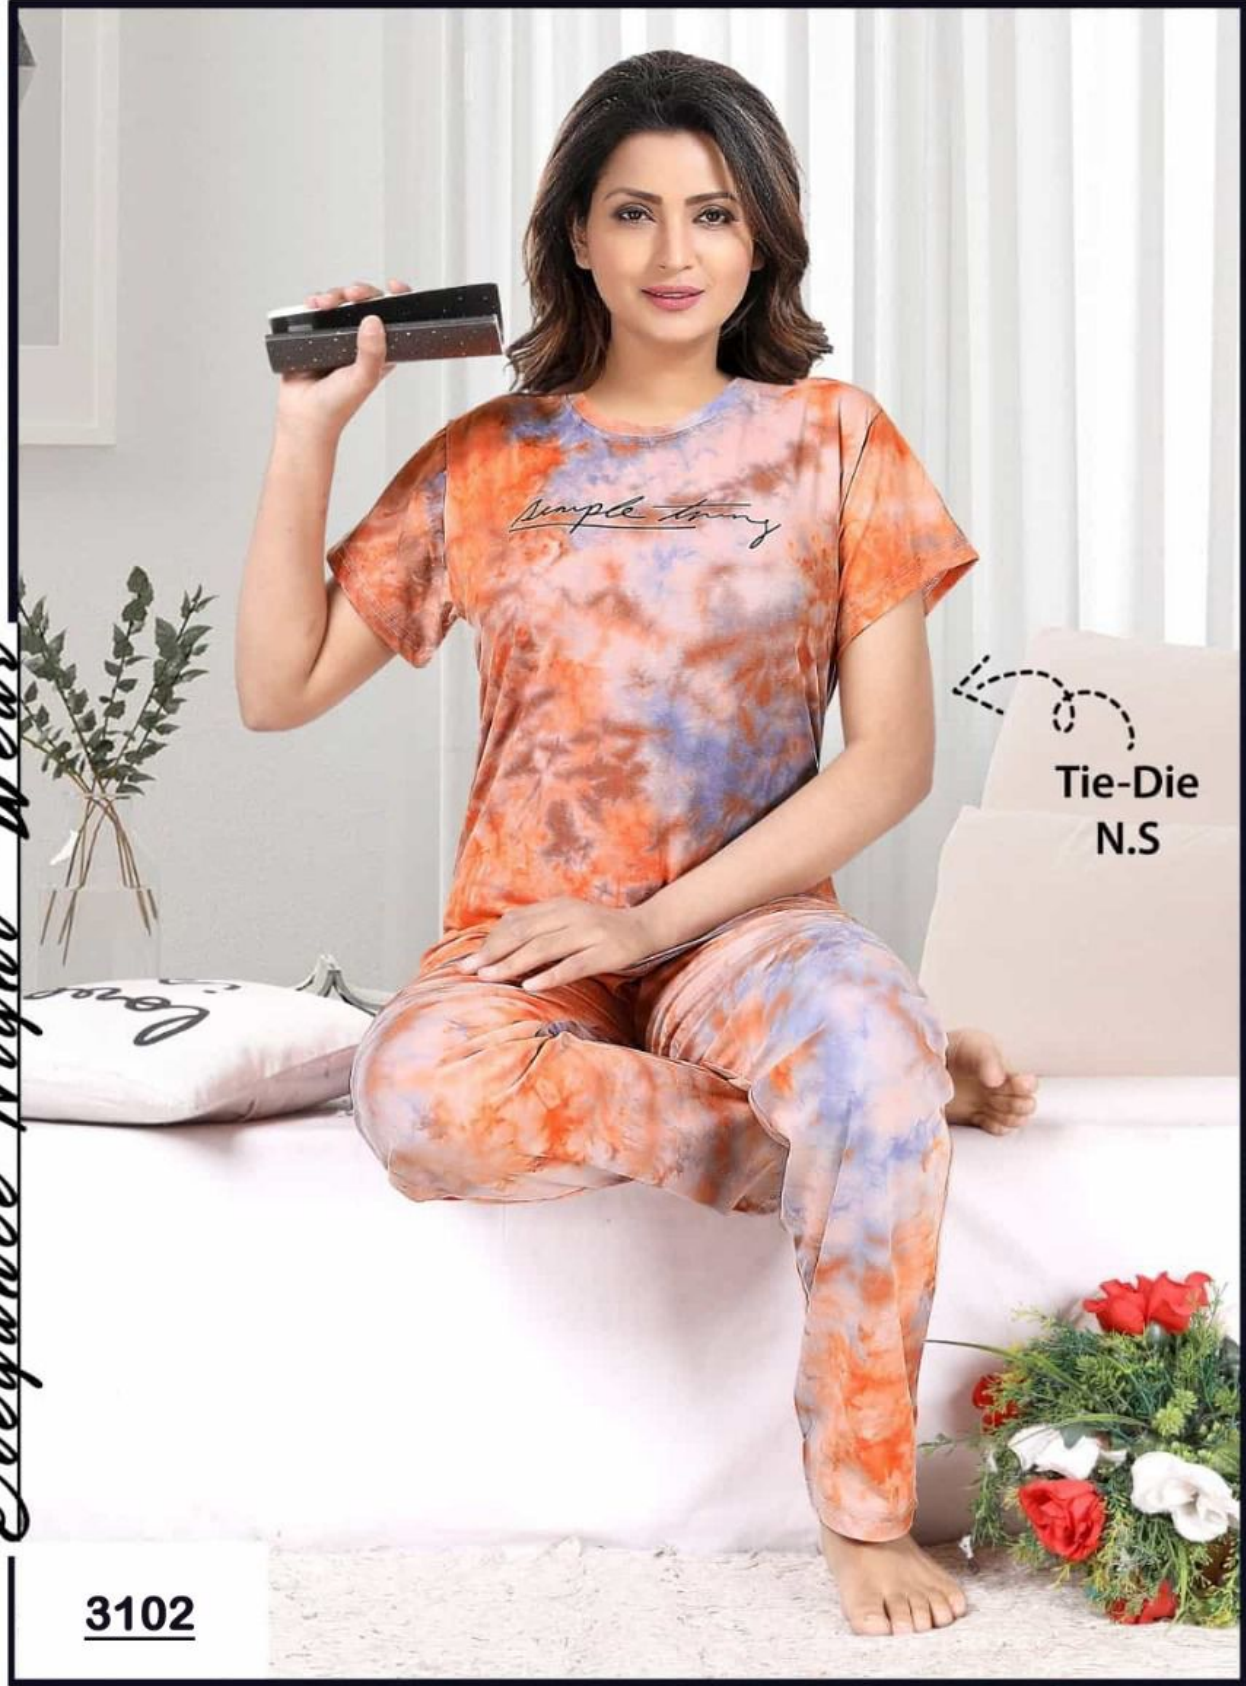

Elegance Night Wear

Tie-Die
N.S

3105

Elegance Night Wear

Tie-Die
N.S

3104

Elegance Night Wear

Tie-Die
N.S