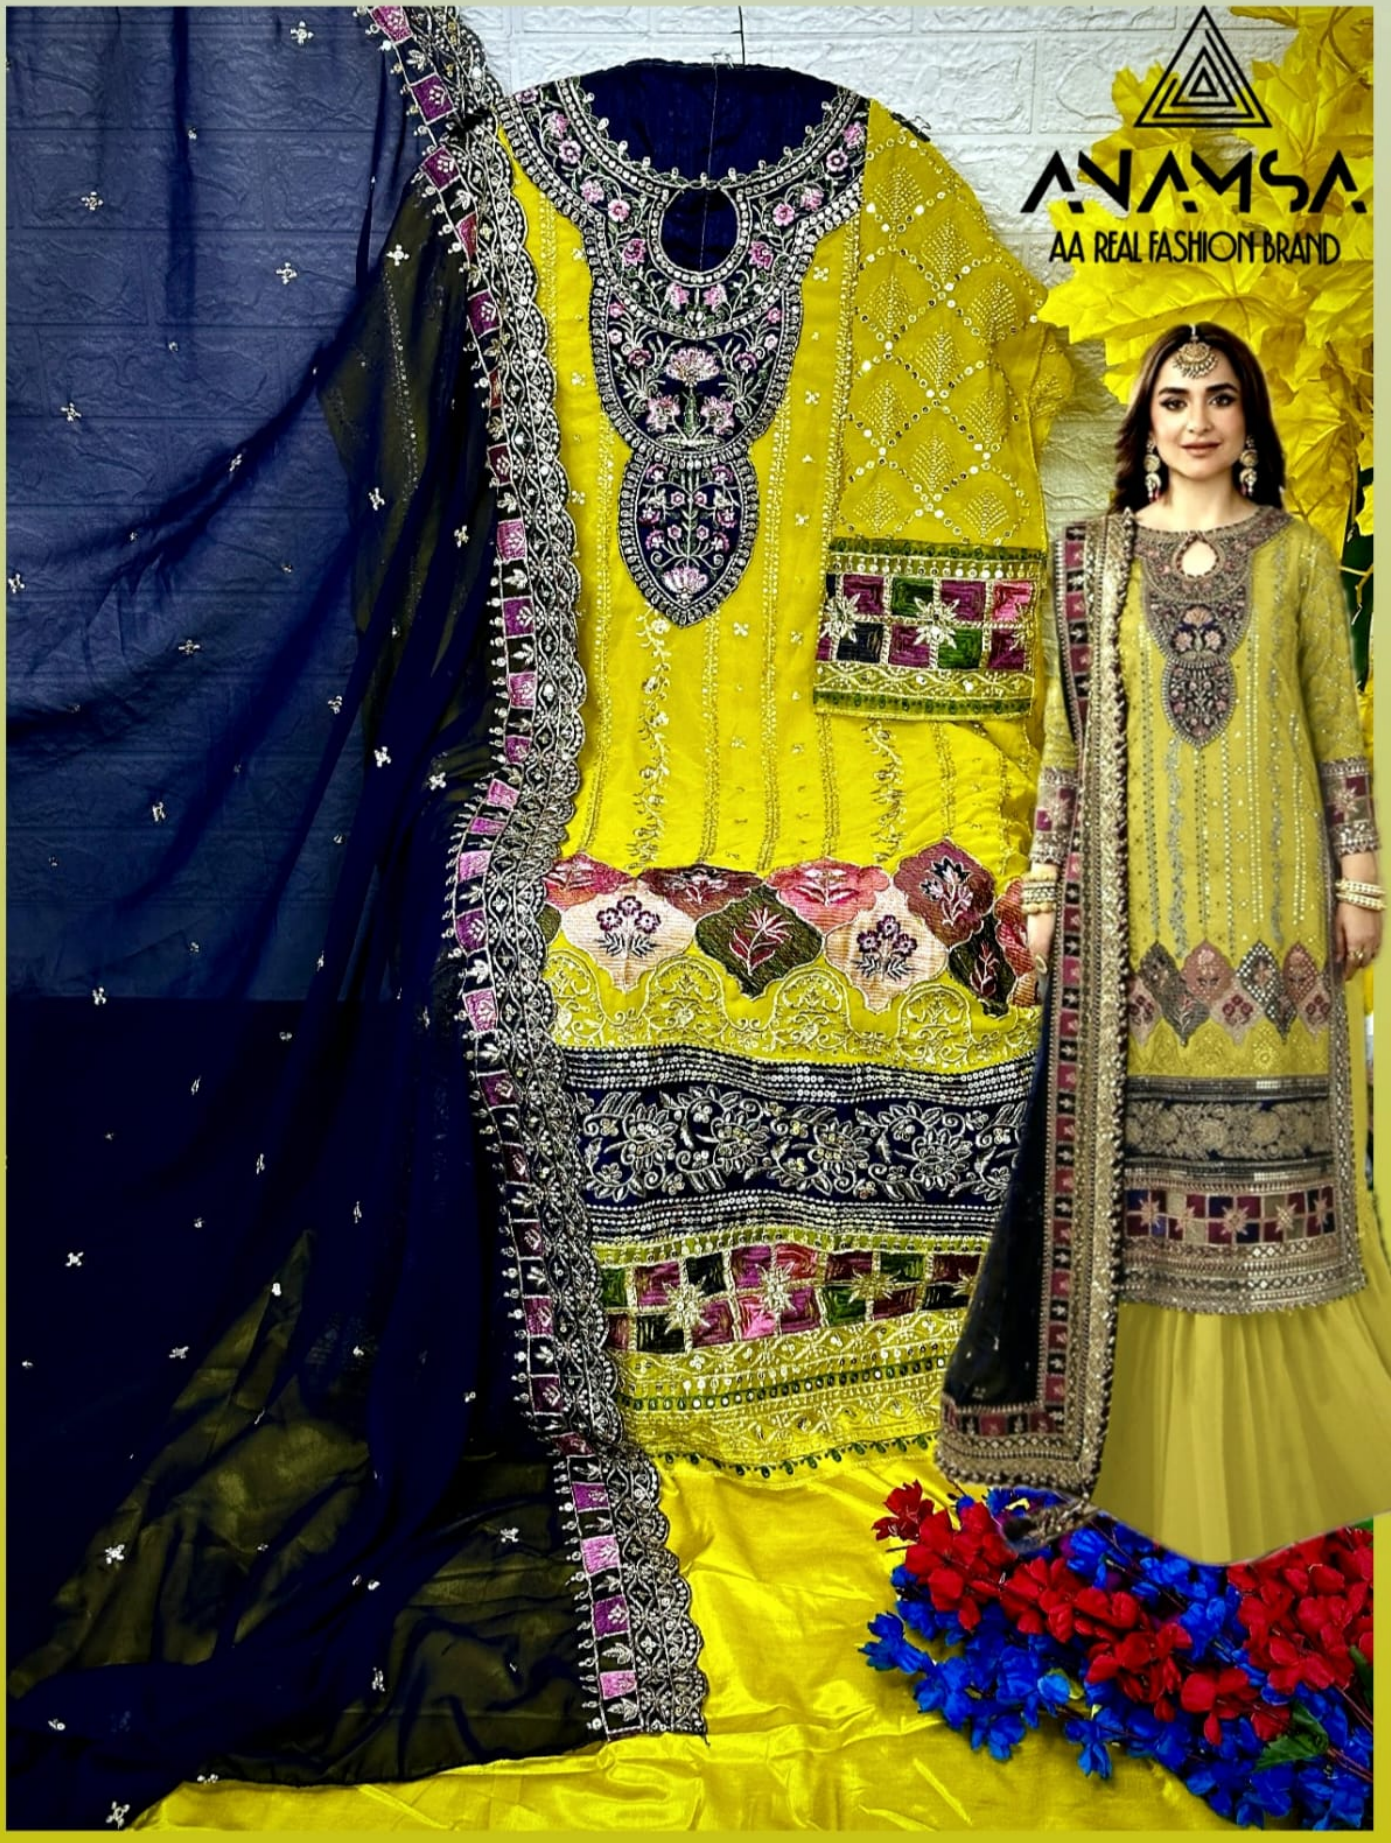

ANAMSA
AA REAL FASHION BRAND