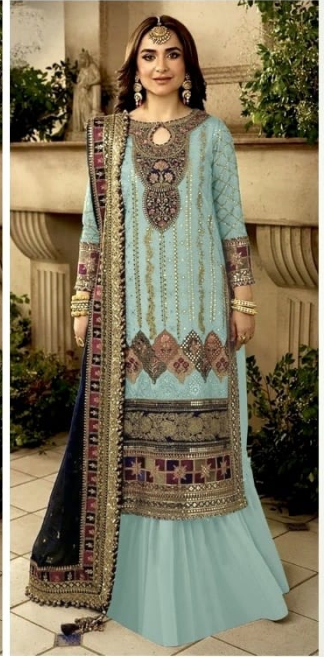

**ANAMSA**  
HIT BEAUTIFUL COLOURS

TOP- PURE FOX GEORGETTE WITH HEAVY EMBROIDERY AND SEQUENCE WORK  
BOTTOM INNER- DULL SHANTOON  
DUPATTA- PURE FOX GEORGETTE FANCY DUPATTA AND HEAVY EMBROIDERY

7773  
D.No:-429 A

7773  
D.No:-429 B

7773  
D.No:-429 C

7773  
D.No:-429 D

**ANAMSA**

AA REAL FASHION BRAND

**ANAMSA**  
HIT BEAUTIFUL COLOURS

TOP- PURE FOX GEORGETTE WITH HEAVY EMBROIDERY AND SEQUENCE WORK  
BOTTOM INNER- DULL SHANTOON  
DUPATTA- PURE FOX GEORGETTE FANCY DUPATTA AND HEAVY EMBROIDERY

7773  
D.No:-429 A

7773  
D.No:-429 B

7773  
D.No:-429 C

7773  
D.No:-429 D

  
**ANAMSA**  
AA REAL FASHION BRAND

**ANAMSA**  
AA REAL FASHION BRAND

**ANAMSA**  
AA REAL FASHION BRAND

**ANAMSA**  
HIT BEAUTIFUL COLOURS

TOP- PURE FOX GEORGETTE WITH HEAVY EMBROIDERY AND SEQUENCE WORK  
BOTTOM INNER- DULL SHANTOON  
DUPATTA- PURE FOX GEORGETTE FANCY DUPATTA AND HEAVY EMBROIDERY

7773  
D.No:-429 A

7773  
D.No:-429 B

7773  
D.No:-429 C