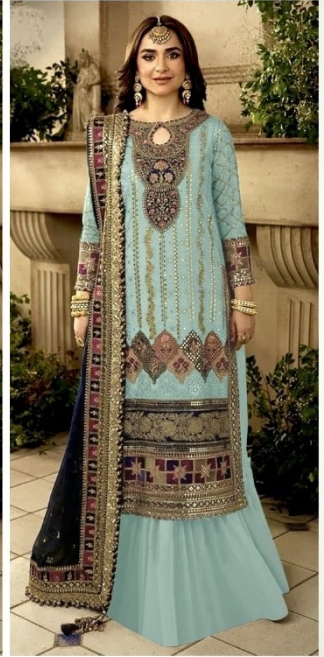

**ANAMSA**  
HIT BEAUTIFUL COLOURS

TOP- PURE FOX GEORGETTE WITH HEAVY EMBROIDERY AND SEQUENCE WORK  
BOTTOM INNER- DULL SHANTOON  
DUPATTA- PURE FOX GEORGETTE FANCY DUPATTA AND HEAVY EMBROIDERY

7773  
D.No:-429 A

TOP- PURE FOX GEORGETTE WITH HEAVY EMBROIDERY AND SEQUENCE WORK  
BOTTOM INNER- DULL SHANTOON  
DUPATTA- PURE FOX GEORGETTE FANCY DUPATTA AND HEAVY EMBROIDERY

7773  
D.No:-429 A

7773  
D.No:-429 B

7773  
D.No:-429 C

7773  
D.No:-429 D

SEMI STICH COLLECTION

**TOP-** PURE FOX GEORGETTE WITH HEAVY EMBROIDERY AND SEQUENCE WORK  
**BOTTOM/INNER-** DULL SHANTOON  
**DUPATTA-** PURE FOX GEORGETTE FANCY DUPATTA AND HEAVY EMBROIDERY