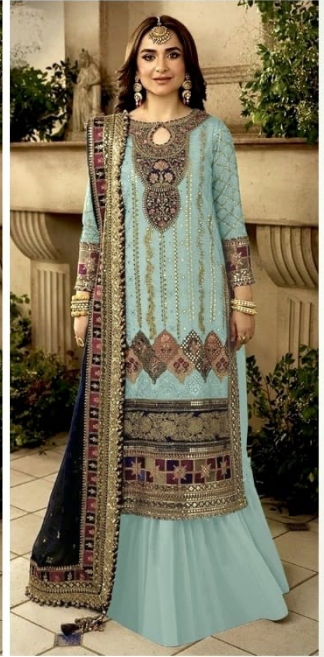

**ANAMSA**  
HIT BEAUTIFUL COLOURS

TOP- PURE FOX GEORGETTE WITH HEAVY EMBROIDERY AND SEQUENCE WORK  
BOTTOM INNER- DULL SHANTOON  
DUPATTA- PURE FOX GEORGETTE FANCY DUPATTA AND HEAVY EMBROIDERY

7773  
D.No:-429 A

7773  
D.No:-429 B

7773  
D.No:-429 C

7773  
D.No:-429 D

**ANAMSA**

AA REAL FASHION BRAND

**ANAMSA**  
HIT BEAUTIFUL COLOURS

TOP- PURE FOX GEORGETTE WITH HEAVY EMBROIDERY AND SEQUENCE WORK  
BOTTOM INNER- DULL SHANTOON  
DUPATTA- PURE FOX GEORGETTE FANCY DUPATTA AND HEAVY EMBROIDERY

TOP- PURE FOX GEORGETTE WITH HEAVY EMBROIDERY AND SEQUENCE WORK  
BOTTOM INNER- DULL SHANTOON  
DUPATTA- PURE FOX GEORGETTE FANCY DUPATTA AND HEAVY EMBROIDERY

7773  
D.No:-429 A

7773  
D.No:-429 B

7773  
D.No:-429 C