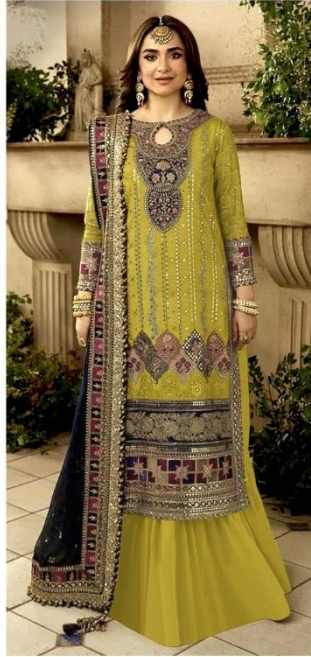

**ANAMSA**  
HIT BEAUTIFUL COLOURS

TOP- PURE FOX GEORGETTE WITH HEAVY EMBROIDERY AND SEQUENCE WORK  
BOTTOM INNER- DULL SHANTOON  
DUPATTA- PURE FOX GEORGETTE FANCY DUPATTA AND HEAVY EMBROIDERY

7773  
D.No:-429 A

7773  
D.No:-429 B

7773  
D.No:-429 C

7773  
D.No:-429 D

**ANAMSA**

AA REAL FASHION BRAND

**ANAMSA**  
HIT BEAUTIFUL COLOURS

TOP- PURE FOX GEORGETTE WITH HEAVY EMBROIDERY AND SEQUENCE WORK  
BOTTOM INNER- DULL SHANTOON  
DUPATTA- PURE FOX GEORGETTE FANCY DUPATTA AND HEAVY EMBROIDERY

7773  
D.No:-429 A

7773  
D.No:-429 B

7773  
D.No:-429 C

7773  
D.No:-429 D

  
**ANAMSA**  
AA REAL FASHION BRAND

**ANAMSA**  
AA REAL FASHION BRAND

**ANAMSA**  
AA REAL FASHION BRAND

**ANAMSA**  
HIT BEAUTIFUL COLOURS

TOP- PURE FOX GEORGETTE WITH HEAVY EMBROIDERY AND SEQUENCE WORK  
BOTTOM INNER- DULL SHANTOON  
DUPATTA- PURE FOX GEORGETTE FANCY DUPATTA AND HEAVY EMBROIDERY

7773  
D.No:-429 A

7773  
D.No:-429 B

7773  
D.No:-429 C