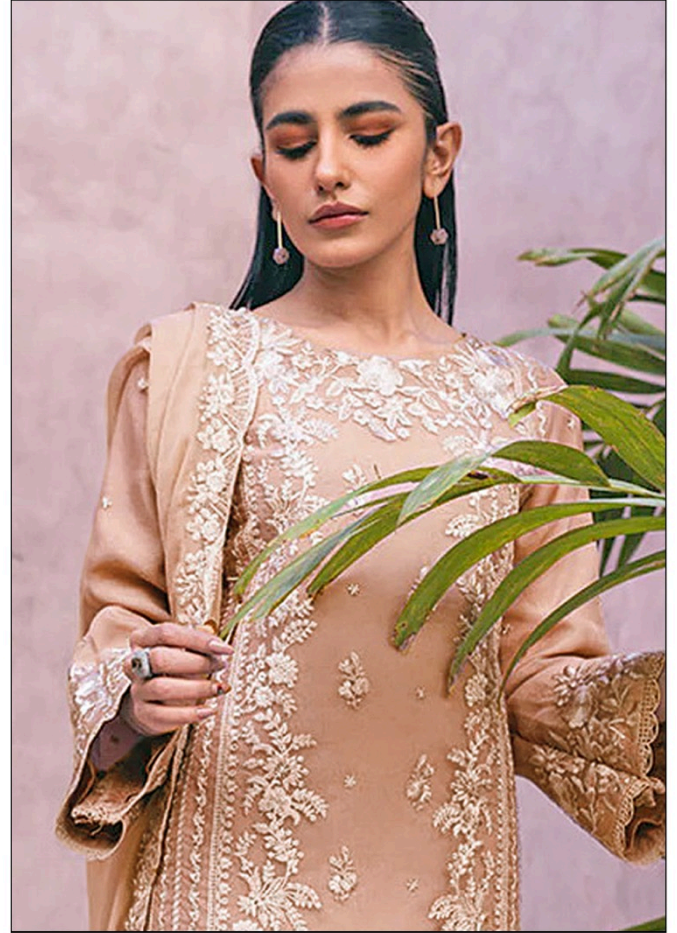

Serina^{TM}
Pakistani Suit
A BRAND BY MEGHA EXPORT
S - 267 C