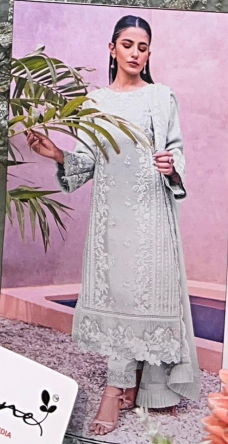

S - 267 A

S - 267 B

S - 267 C

S - 267 D

Serino
A PRODUCT OF
ARGHA EXPORT

Serino
MADE IN INDIA

Serena
A PRODUCT OF
MEGA EXPORT

Serena
A PRODUCT OF
MEGA EXPORT

Serene
A PRODUCT OF
MEGHA EXPORT

Serene
MADE IN INDIA

Serene
MEGHA EXPORT
S - 267 D

A woman wearing the light green embroidered dress, standing in a studio setting.

Serina
MADE IN INDIA

Serina
PRODUCT OF INDIA EXPORT

TOP - FOX GEORGETTE HEAVY EMBROIDERY WITH APPLIQUE
BOTTOM - NETT - DULL SAND
DUPATTA - FOX GEORGETTE HEAVY EMBROIDERY

*Serina*TM
Pakistani Suit
A BRAND BY  MEGHA EXPORT
S - 267 D

TOP - FOX GEORGETTE HEAVY EMBROIDERY WORK
WITH APPLC
BOTTOM+INNER - DULL SANTUN
DUPATTA - FOX GEORGETTE HEAVY EMBROIDEREY WORK