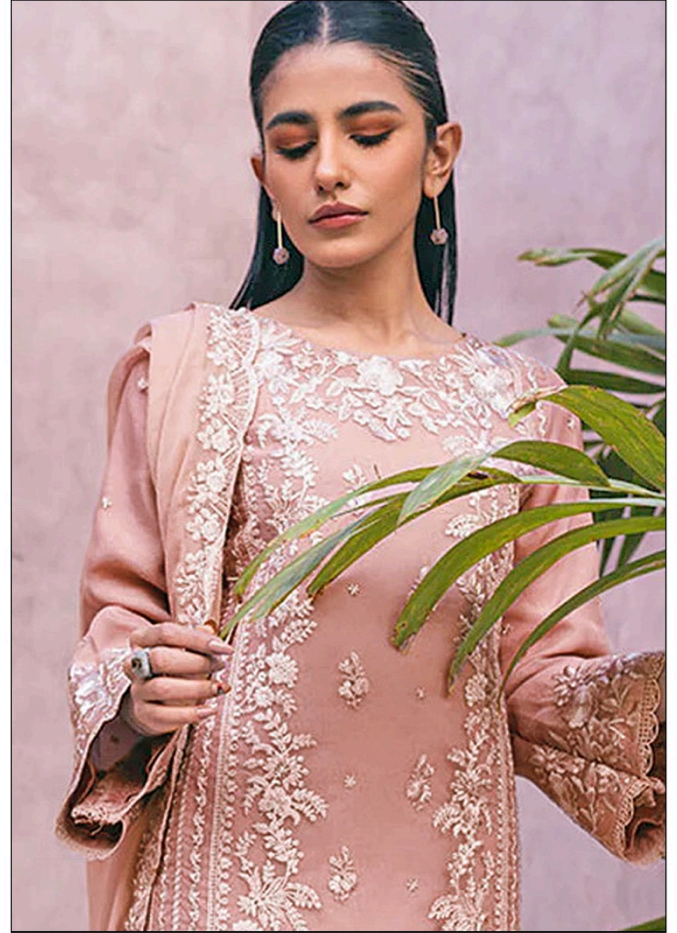

Serina^{TM}
Pakistani Suit
A BRAND BY MEGHA EXPORT
S - 267 A