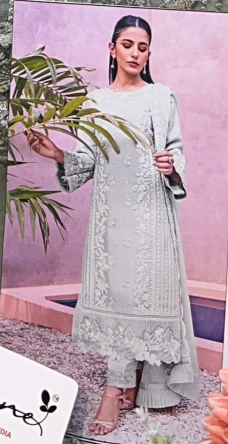

Serene
MEGHA EXPORT
S - 267 D