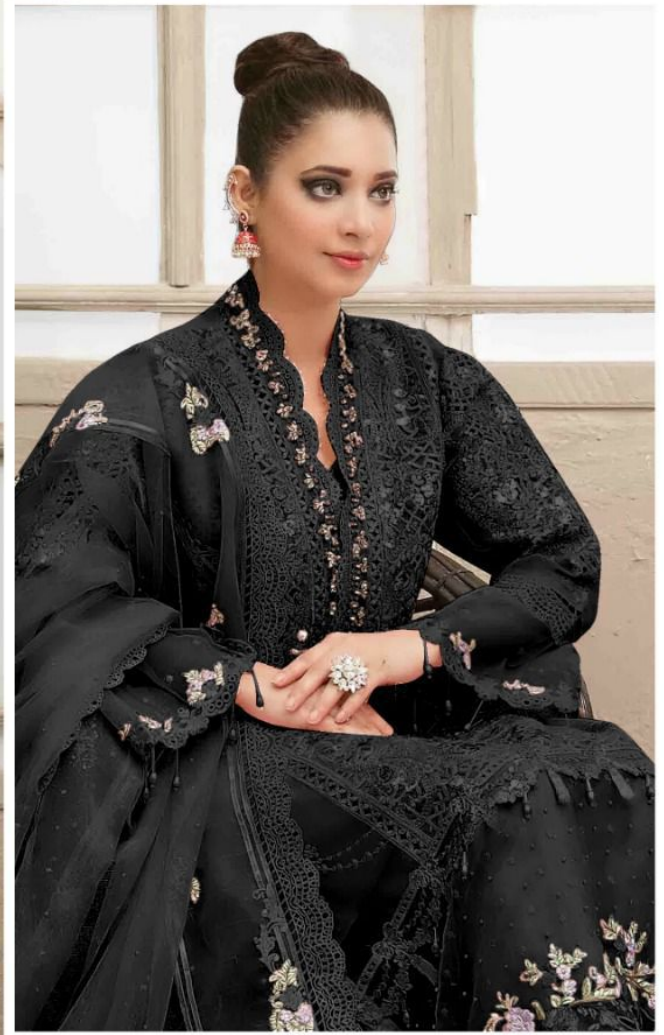

ALKTM

Tawakkal Vol-2
COLOURS

AL KHUSHBU

ALK -3028-G

TOP

Faux Georgette
with Embroidery

BOTTOM-INNER

Dull santoon

DUPATTA

Georgette
with Embroidery

ALK
Tawakkal Vol-2
COLOURS

ALKTM

Tawakkal Vol-2
COLOURS

AL KHUSHBU

ALK -3028-G

TOP

Faux Georgette
with Embroidery

BOTTOM-INNER

Dull santoon

DUPATTA

Georgette
with Embroidery

ALK
Tawakkal Vol-2
COLOURS

AL KHUSHBU
ALK -3028-G
TOP
Faux Georgette
with Embroidery
BOTTOM-INNER
Dull santoon
DUPATTA
Georgette
with Embroidery