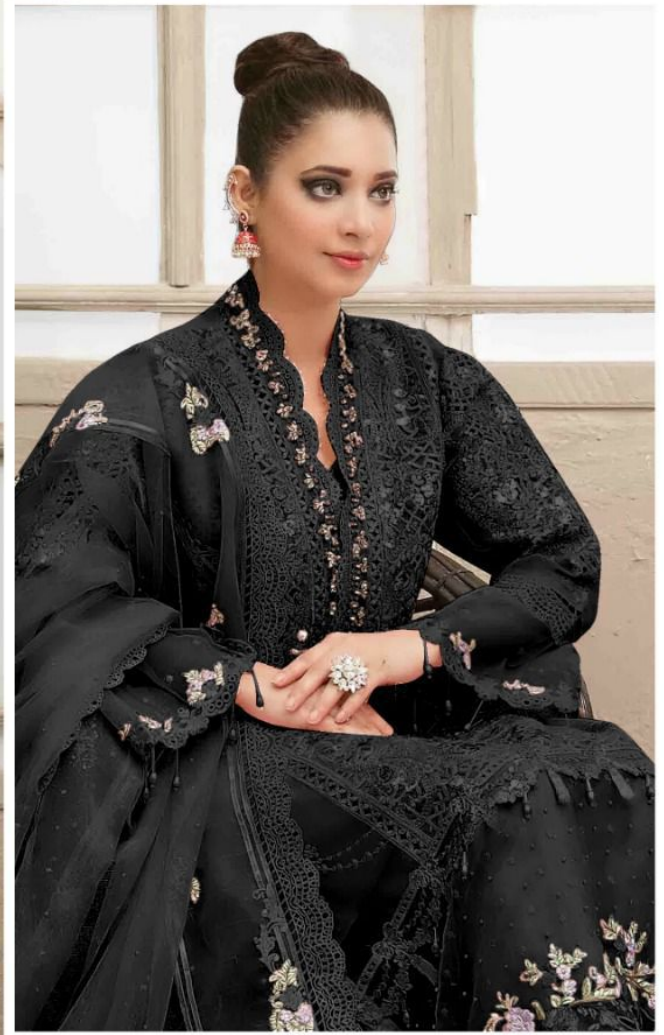

ALKTM

Tawakkal Vol-2
COLOURS

AL KHUSHBU

ALK -3028-G

TOP

Faux Georgette
with Embroidery

BOTTOM-INNER

Dull santoon

Faux Georgette
with Embroidery

BOTTOM-INNER

Dull santoon

DUPATTA

Georgette
with Embroidery

ALK
Tawakkal Vol-2
COLOURS

AL KHUSHBU
ALK -3028-G
TOP
Faux Georgette
with Embroidery
BOTTOM-INNER
Dull santoon
DUPATTA
Georgette
with Embroidery