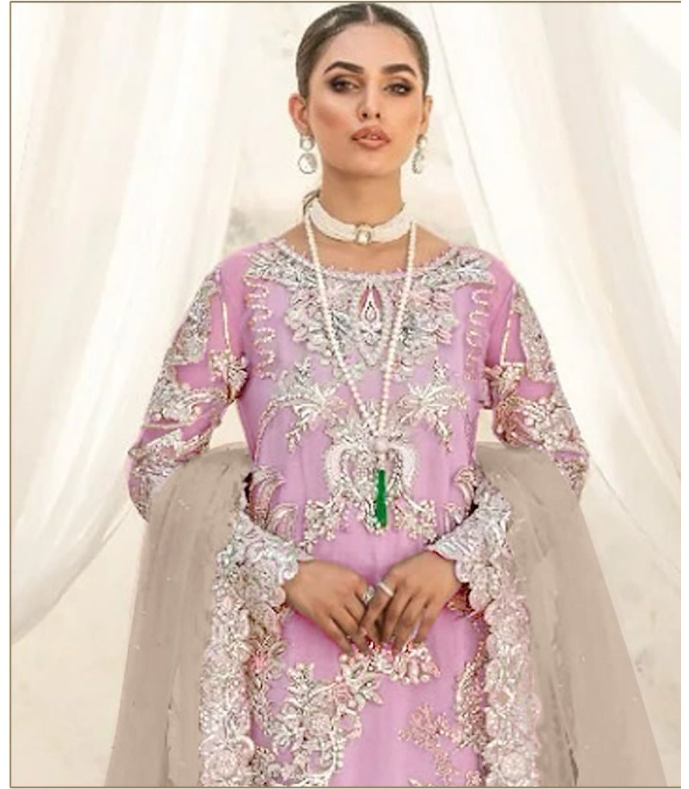

Serene[®]
Pakistani Suit
A BRAND BY **MEGHA EXPORT**

S - 224

**TOP - ORGANZA HEAVY
EMBROIDERED WORK
INNER BOTTOM - DULL SANTOON
DUPATTA - ORGANZA
EMBROIDERED WORK**

Serene[®]
Pakistani Suit
A BRAND BY **MEGHA EXPORT**

S - 224

**TOP - ORGANZA HEAVY
EMBROIDERED WORK
INNER BOTTOM - DULL SANTOON
DUPATTA - ORGANZA
EMBROIDERED WORK**

Sereno
A PRODUCT OF
MEGHA EXPORT

Sereno
A PRODUCT OF
MEGHA EXPORT

Sereno
MADE IN INDIA

Sereno
A PRODUCT OF
MEGHA EXPORT
S - 224

TOP - ORGANZA HEAVY
EMBROIDERED WORK
INNER BOTTOM - DULL SANTOON
DUPATTA - ORGANZA
EMBROIDERED WORK

Serene[®]
Pakistani Suit
A BRAND BY **MEGHA EXPORT**

S - 224

**TOP - ORGANZA HEAVY
EMBROIDERED WORK
INNER BOTTOM - DULL SANTOON
DUPATTA - ORGANZA
EMBROIDERED WORK**