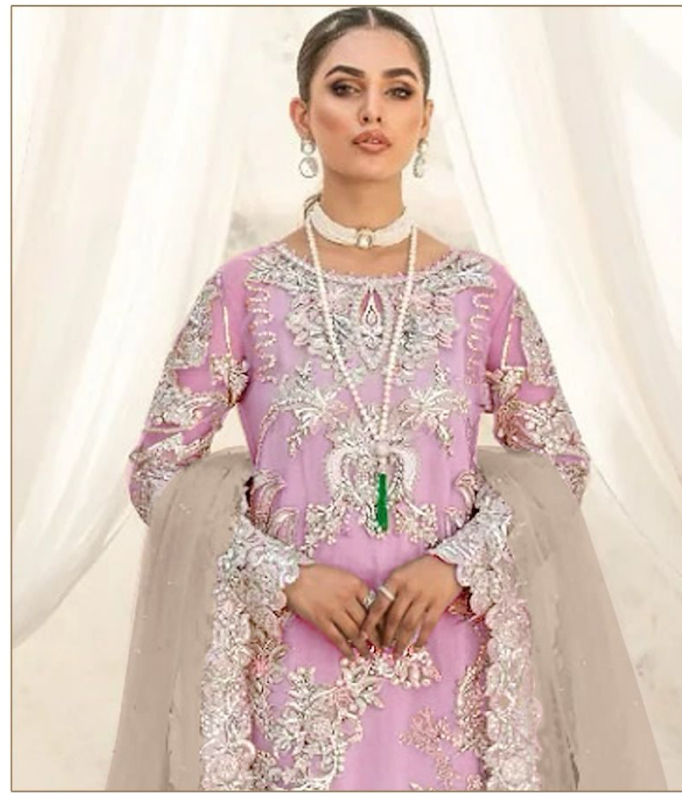

Serene[®]
Pakistani Suit
A BRAND BY **MEGHA EXPORT**

S - 224

**TOP - ORGANZA HEAVY
EMBROIDERED WORK
INNER BOTTOM - DULL SANTOON
DUPATTA - ORGANZA
EMBROIDERED WORK**

Serene[®]
Pakistani Suit
A BRAND BY **MEGHA EXPORT**

S - 224

**TOP - ORGANZA HEAVY
EMBROIDERED WORK
INNER BOTTOM - DULL SANTOON
DUPATTA - ORGANZA
EMBROIDERED WORK**

Sereno
A PRODUCT OF
MEGHA EXPORT

Sereno
A PRODUCT OF
MEGHA EXPORT

Sereno
MADE IN INDIA

Sereno
A PRODUCT OF
MEGHA EXPORT
S - 224

TOP - ORGANZA HEAVY
EMBROIDERED WORK
INNER BOTTOM - DULL SANTOON
DUPATTA - ORGANZA
EMBROIDERED WORK

Serene[®]
Pakistani Suit
A BRAND BY **MEGHA EXPORT**

S - 224

**TOP - ORGANZA HEAVY
EMBROIDERED WORK
INNER BOTTOM - DULL SANTOON
DUPATTA - ORGANZA
EMBROIDERED WORK**