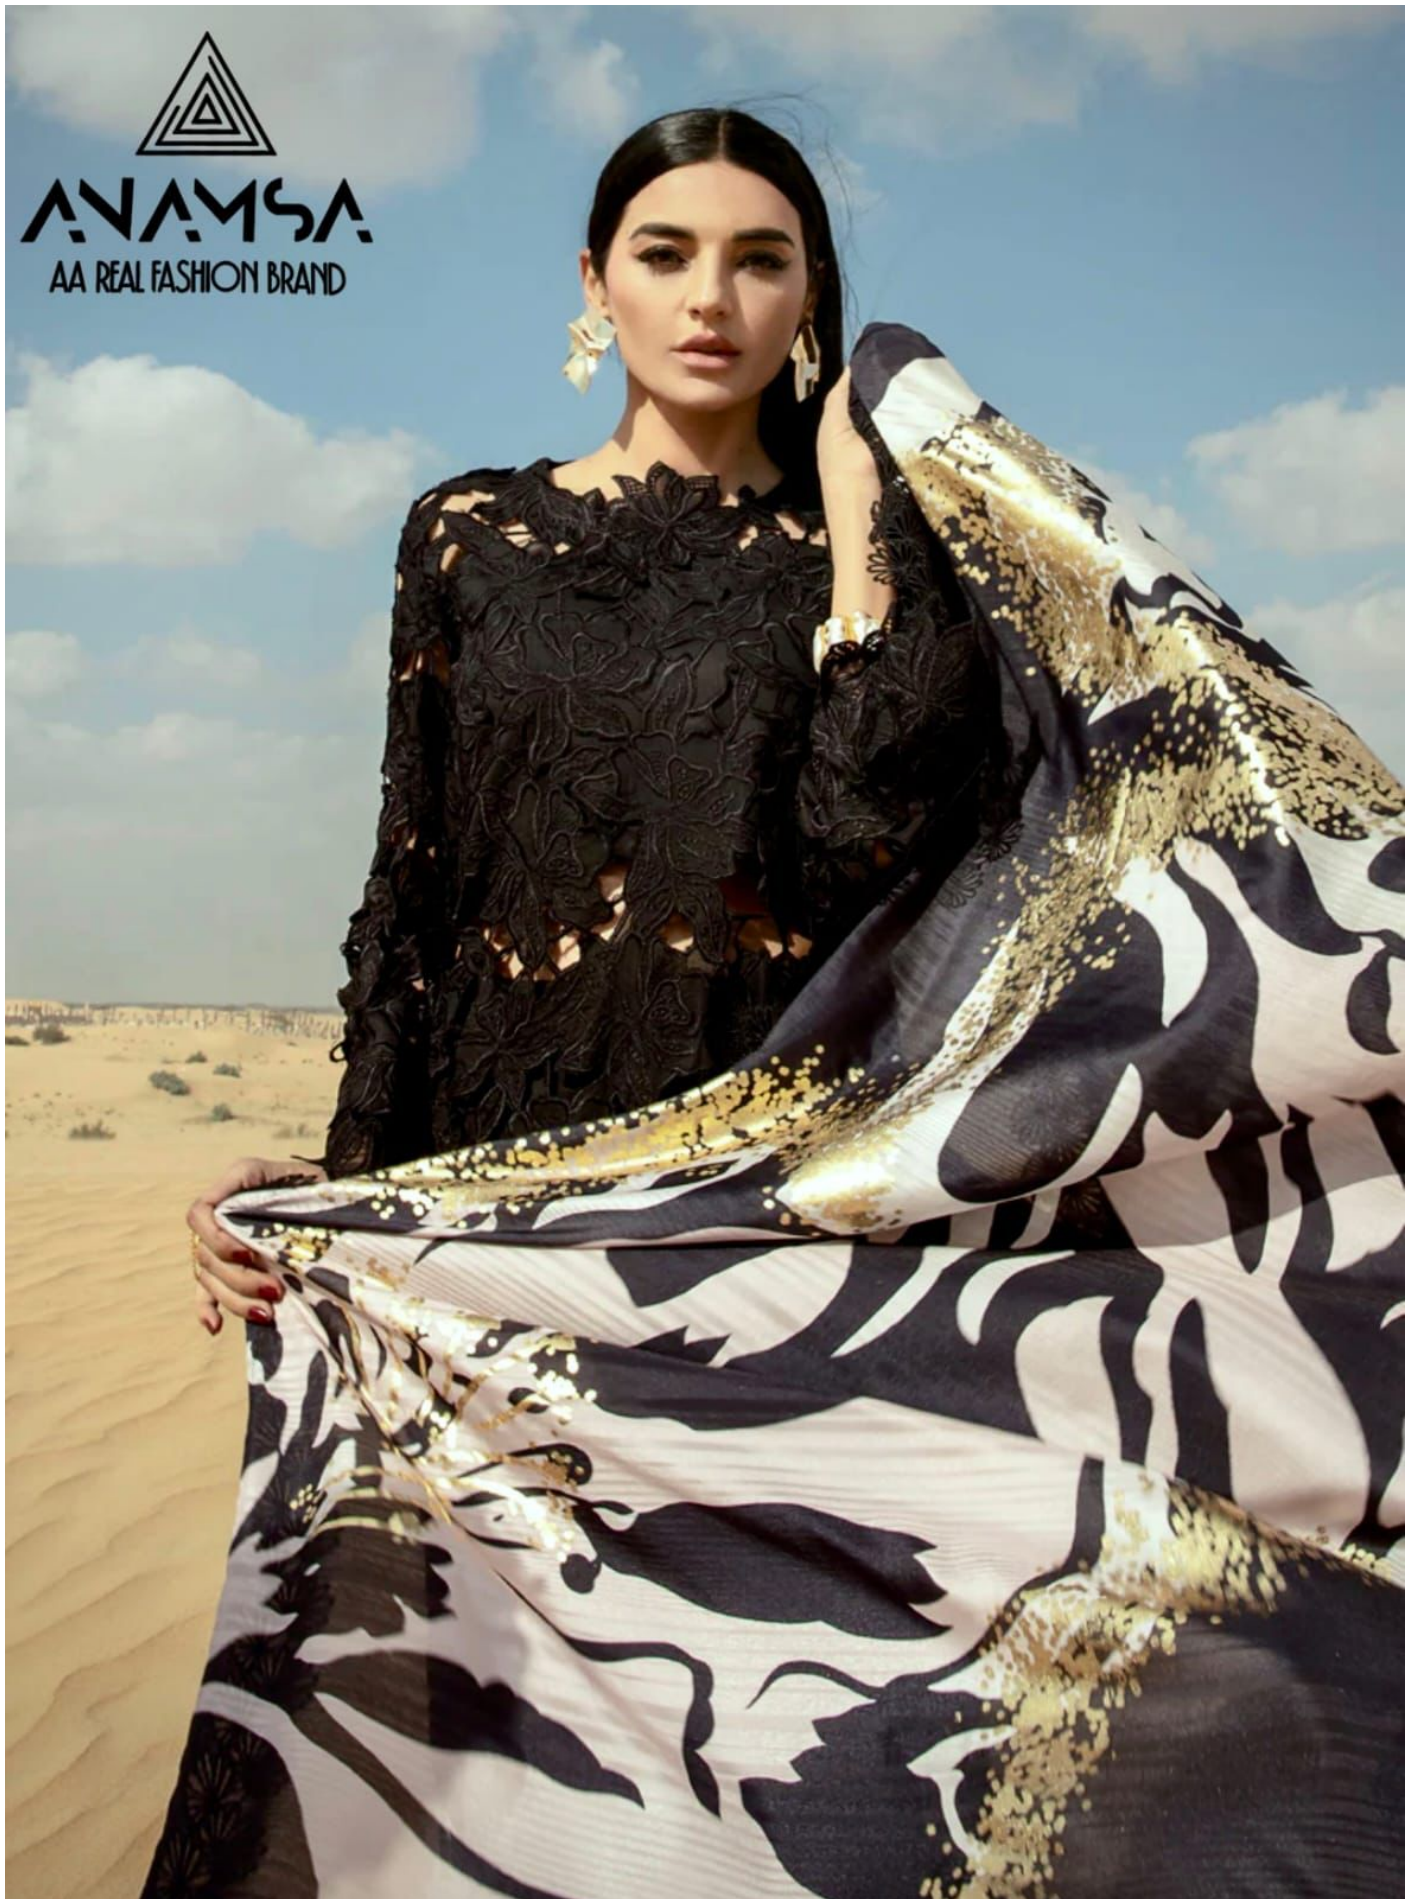

TOP- PURE HEAVY QUALITY RAYON WITH HEAVY EMBROIDERY AND SEQUENCE WORK
BOTTOM/INNER- HEAVY QUALITY RAYON COTTON
DUPATTA- PURE HEAVY CHINON DIGITAL PRINT WITH HEAVY EMBROIDERY BORDER WORK

7773
D.No:-419

TOP- PURE HEAVY QUALITY RAYON WITH HEAVY EMBROIDERY AND SEQUENCE WORK

BOTTOM/INNER- HEAVY QUALITY RAYON COTTON

DUPATTA- PURE HEAVY CHINON DIGITAL PRINT WITH HEAVY EMBROIDERY BORDER WORK

7773
D.No:-419

ANAMSA
AA REAL FASHION BRAND

ANAMSA

AA REAL FASHION BRAND

ANAMSA
AA REAL FASHION BRAND