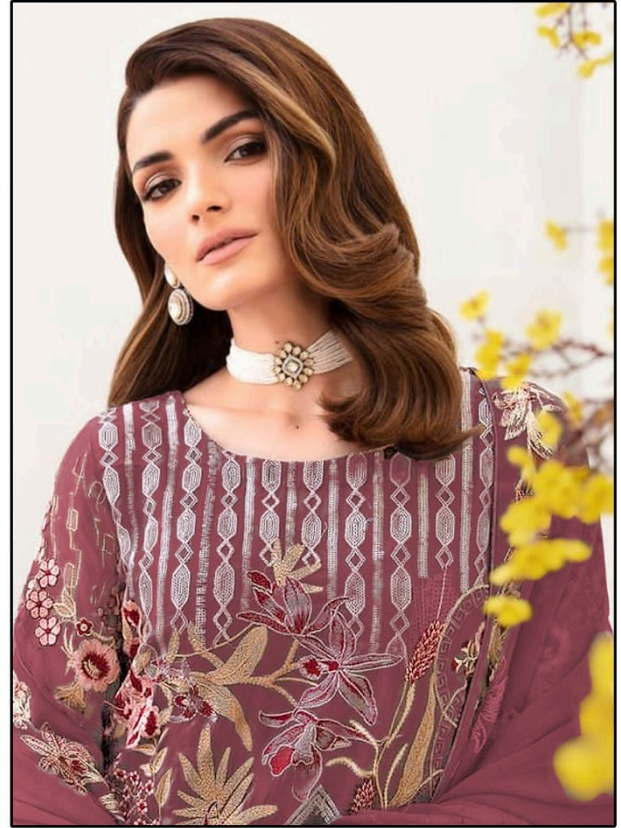

Serene®
Pakistani Suit
A BRAND BY **MEGHA EXPORT**

S - 255 A