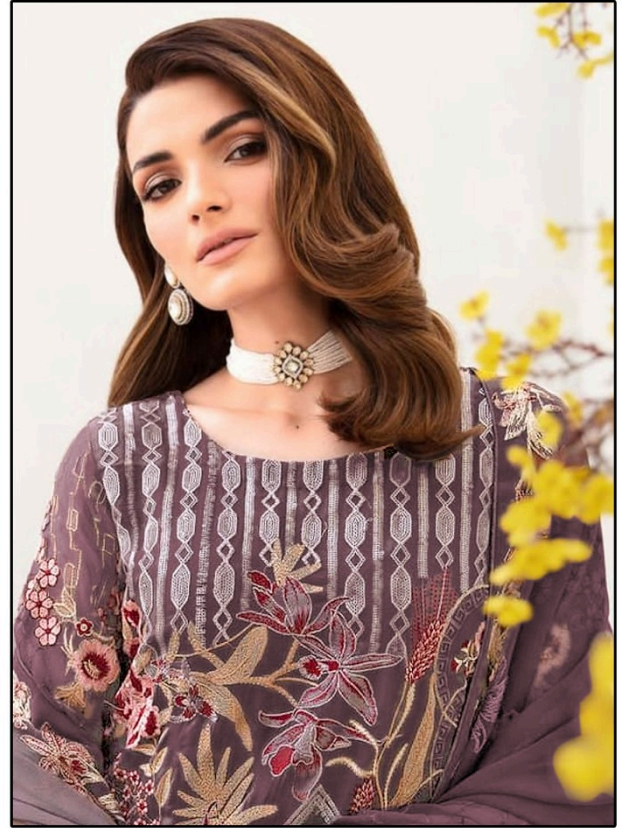

Serene®
Pakistani Suit
A BRAND BY **MEGHA EXPORT**

S - 255 D