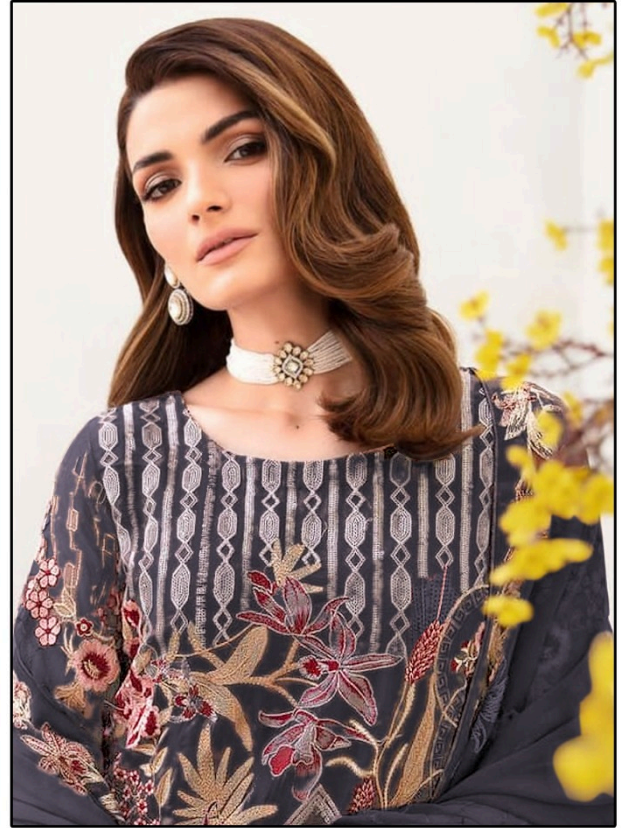

Serene®
Pakistani Suit

A BRAND BY **MEGHA EXPORT**

S - 255 C