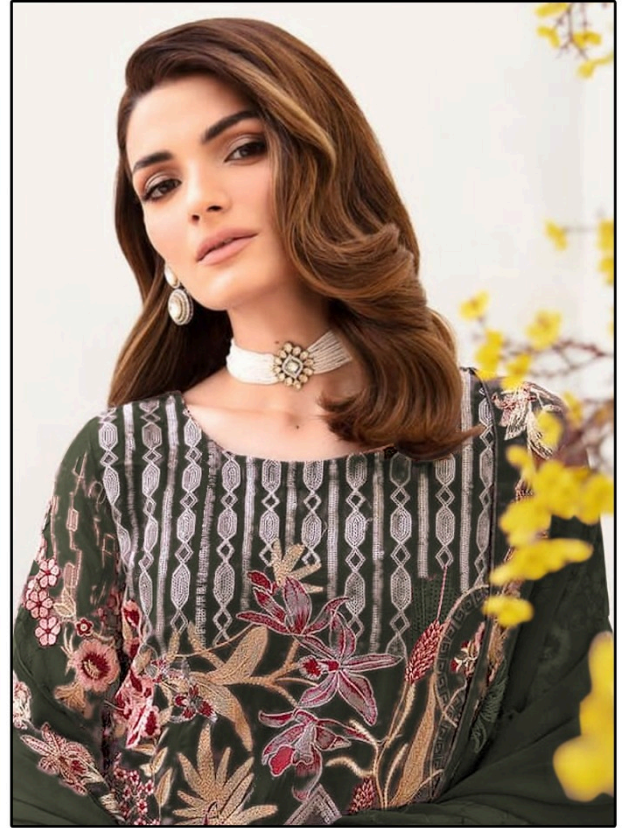

Serene®
Pakistani Suit
A BRAND BY **MEGHA EXPORT**

S - 255 B