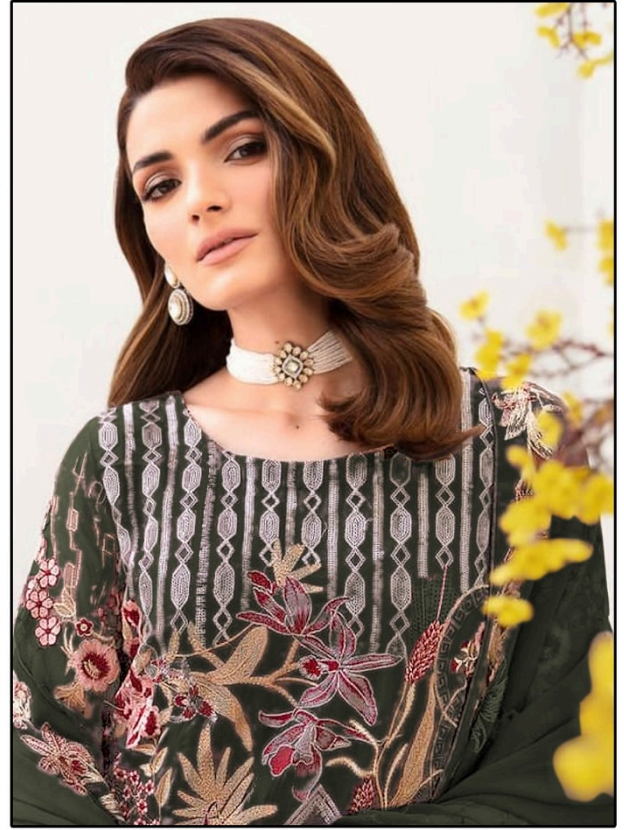

Serene®
Pakistani Suit
A BRAND BY MEGHA EXPORT

S - 255 B