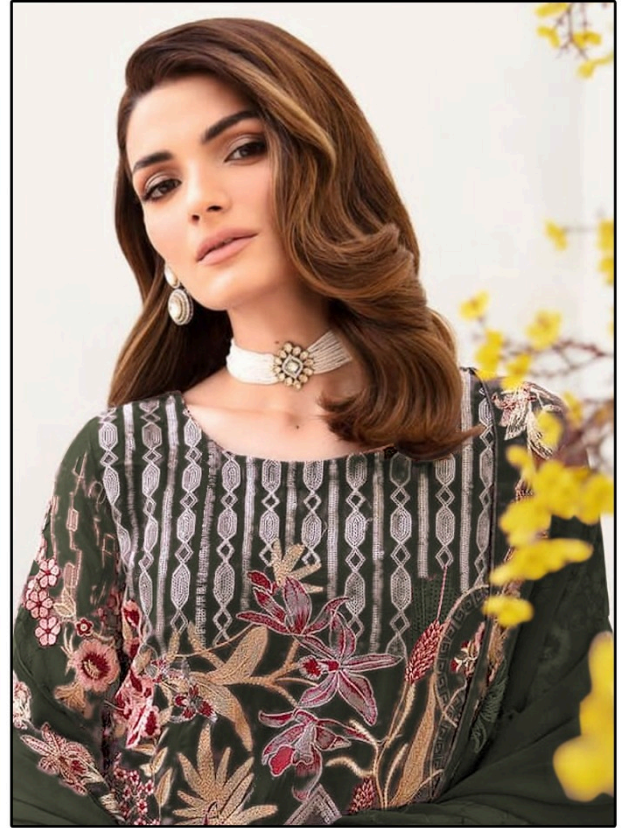

Serene®
Pakistani Suit
A BRAND BY **MEGHA EXPORT**

S - 255 B