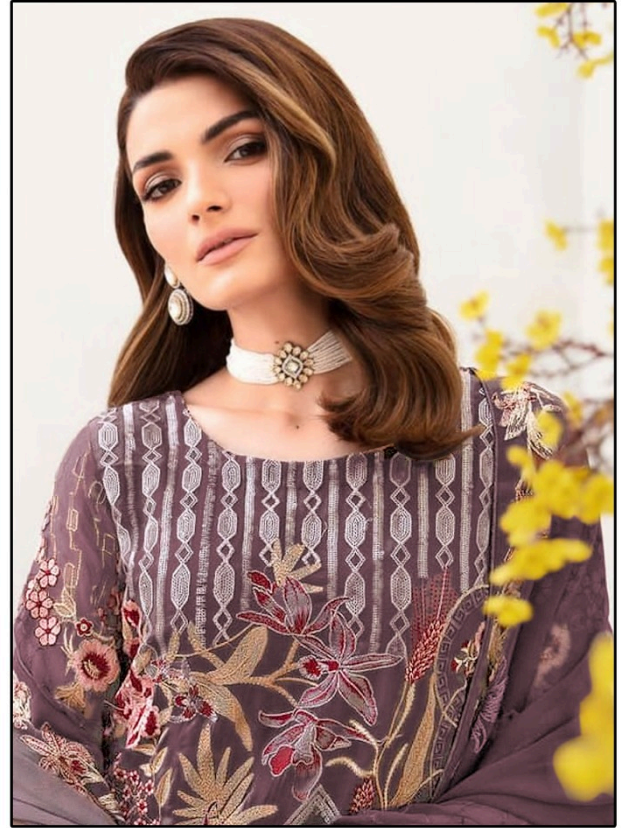

Serene®
Pakistani Suit
A BRAND BY **MEGHA EXPORT**

S - 255 D