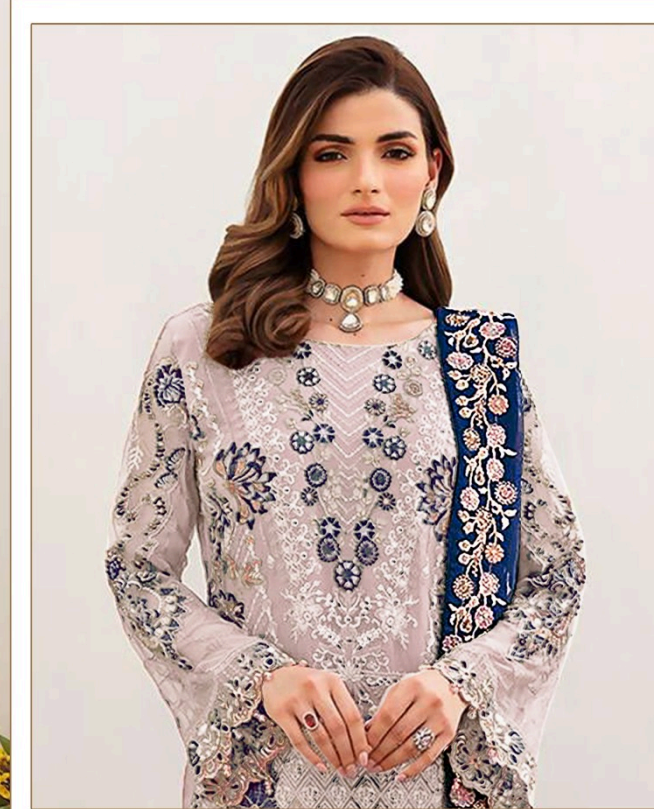

Top - Fox Georgette heavy
embroidery work
Inner Bottom - Dull santoon
Dupatta - Fox Georgette heavy
embroidery work

S 252 A

S 252 B

S 252 C

S 252 D

Serino
MADE IN INDIA

Serino
MADE IN INDIA

Top - Fox Georgette heavy
embroidery work
Inner Bottom - Dull santoon
Dupatta - Fox Georgette heavy
embroidery work

S 252 A

S 252 B

S 252 C

S 252 D

Top - Fox Georgette heavy
embroidery work
Inner Bottom - Dull santoon
Dupatta - Fox Georgette heavy
embroidery work

S 252 A

S 252 B

S 252 C

S 252 D

Serene[®]
Pakistani Suit
A BRAND BY MEGHA EXPORT

S - 252 B

Top - Fox Georgette heavy embroidery work
Inner Bottom - Dull santoon
Dupatta - Fox Georgette heavy embroidery work

Serene[®]
Pakistani Suit
A BRAND BY MEGHA EXPORT

Serene[®]
Pakistani Suit
A BRAND BY MEGHA EXPORT

S - 252 D

Top - Fox Georgette heavy embroidery work
Inner Bottom - Dull santoon
Dupatta - Fox Georgette heavy embroidery work