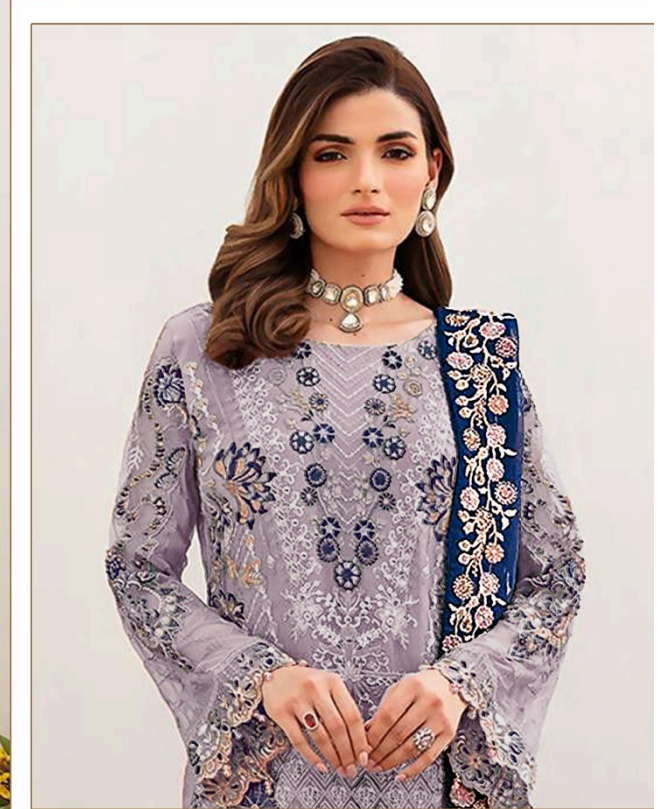

Serene®
Pakistani Suit
A BRAND BY MEGHA EXPORT

S - 252 D

Top - Fox Georgette heavy embroidery work
Inner Bottom - Dull santoon
Dupatta - Fox Georgette heavy embroidery work