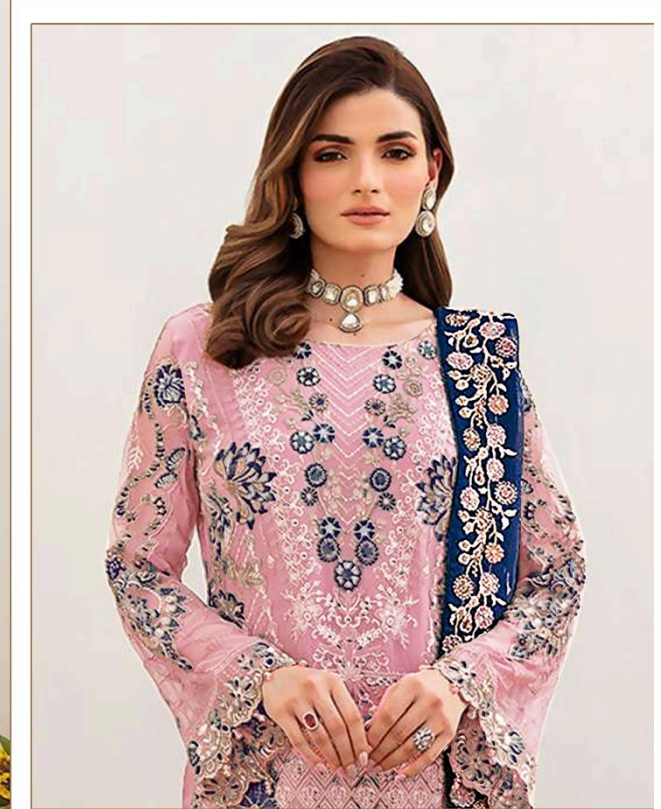

Top - Fox Georgette heavy
embroidery work
Inner Bottom - Dull santoon
Dupatta - Fox Georgette heavy
embroidery work

S 252 A

S 252 B

S 252 C

S 252 D

Serino
MADE IN INDIA

Serino
MADE IN INDIA

Top - Fox Georgette heavy
embroidery work
Inner Bottom - Dull santoon
Dupatta - Fox Georgette heavy
embroidery work

S 252 A

S 252 B

S 252 C

S 252 D

Top - Fox Georgette heavy
embroidery work
Inner Bottom - Dull santoon
Dupatta - Fox Georgette heavy
embroidery work

S 252 A

S 252 B

S 252 C

S 252 D

Serene[®]
Pakistani Suit
A BRAND BY MEGHA EXPORT

S - 252 B

Top - Fox Georgette heavy embroidery work
Inner Bottom - Dull santoon
Dupatta - Fox Georgette heavy embroidery work

Serene[®]
Pakistani Suit
A BRAND BY MEGHA EXPORT

S - 252 A

Top - Fox Georgette heavy embroidery work
Inner Bottom - Dull santoon
Dupatta - Fox Georgette heavy embroidery work

Serene[®]
Pakistani Suit
A BRAND BY MEGHA EXPORT

S - 252 C

Top - Fox Georgette heavy embroidery work
Inner Bottom - Dull santoon
Dupatta - Fox Georgette heavy embroidery work