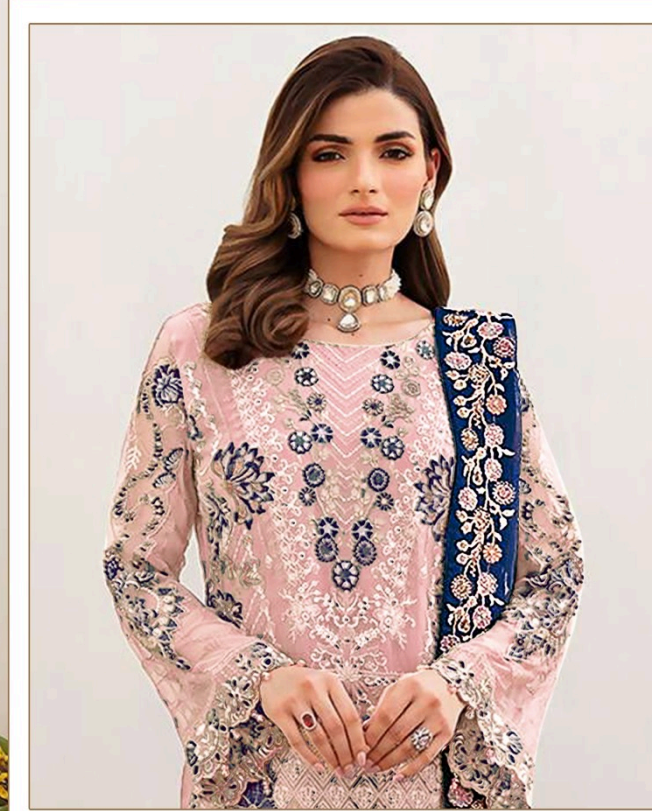

Top - Fox Georgette heavy
embroidery work
Inner Bottom - Dull santoon
Dupatta - Fox Georgette heavy
embroidery work

S 252 A

S 252 B

S 252 C

S 252 D

Serino
MADE IN INDIA

Serino
MADE IN INDIA

Top - Fox Georgette heavy
embroidery work
Inner Bottom - Dull santoon
Dupatta - Fox Georgette heavy
embroidery work

S 252 A

S 252 B

S 252 C

S 252 D

Top - Fox Georgette heavy
embroidery work
Inner Bottom - Dull santoon
Dupatta - Fox Georgette heavy
embroidery work

S 252 A

S 252 B

S 252 C

S 252 D

Serene[®]
Pakistani Suit
A BRAND BY MEGHA EXPORT

S - 252 B

Top - Fox Georgette heavy embroidery work
Inner Bottom - Dull santoon
Dupatta - Fox Georgette heavy embroidery work

Serene[®]
Pakistani Suit
A BRAND BY MEGHA EXPORT

S - 252 A

Top - Fox Georgette heavy embroidery work
Inner Bottom - Dull santoon
Dupatta - Fox Georgette heavy embroidery work

Serene[®]
Pakistani Suit
A BRAND BY MEGHA EXPORT

S - 252 C

Top - Fox Georgette heavy embroidery work
Inner Bottom - Dull santoon
Dupatta - Fox Georgette heavy embroidery work