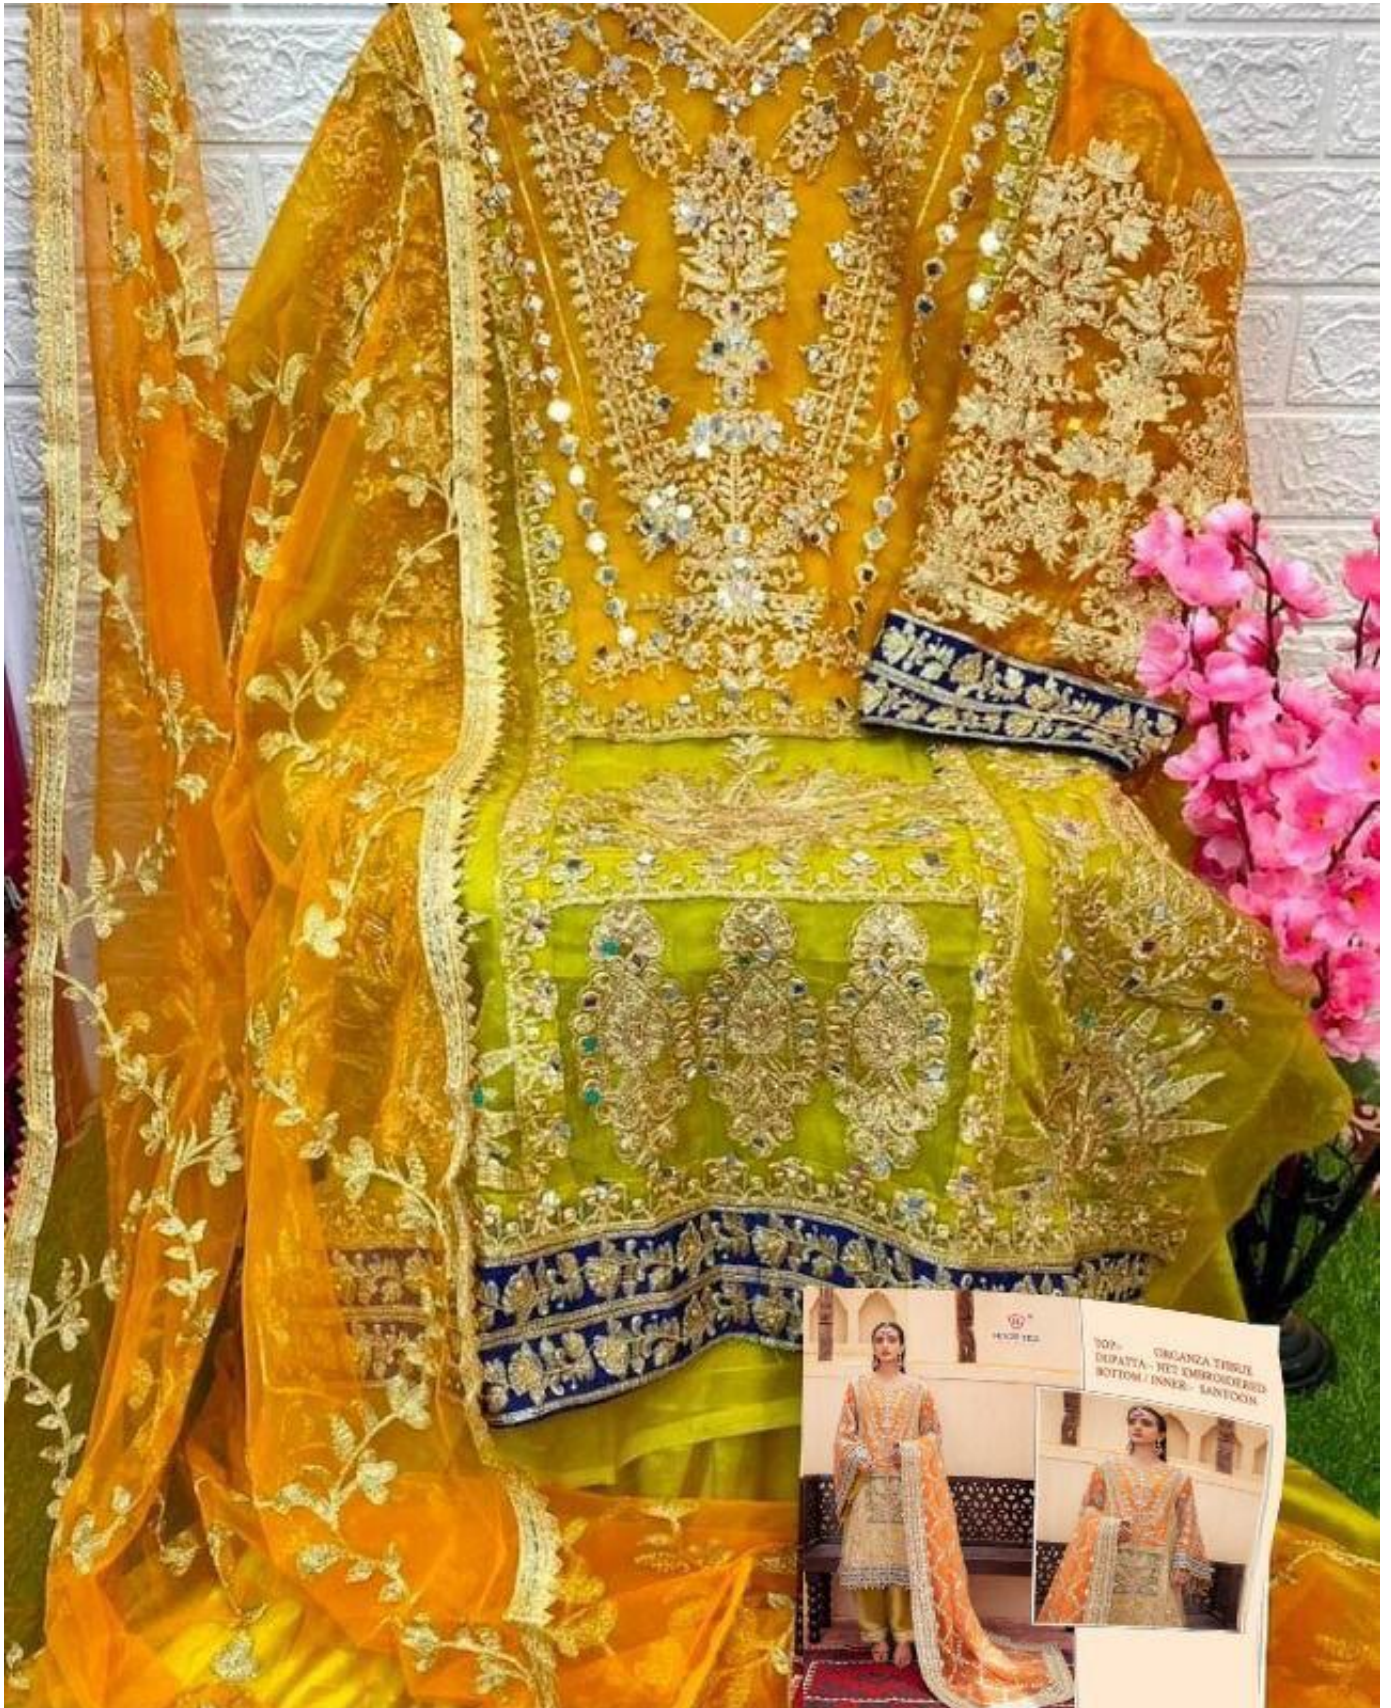

HOOR TEX
Hoor The Fashion Store

TOP:- ORGANZA TISSUE
DUPATTA:- NET EMBROIDERED
BOTTOM / INNER:- SANTOON

H-48

HOOR TEX
Hoor The Fashion Store

TOP:- ORGANZA TISSUE
DUPATTA:- NET EMBROIDERED
BOTTOM / INNER:- SANTOON

H-48

HOOR TEX
Hoor The Fashion Store

TOP:- ORGANZA TISSUE
DUPATTA:- NET EMBROIDERED
BOTTOM / INNER:- SANTOON

H-48