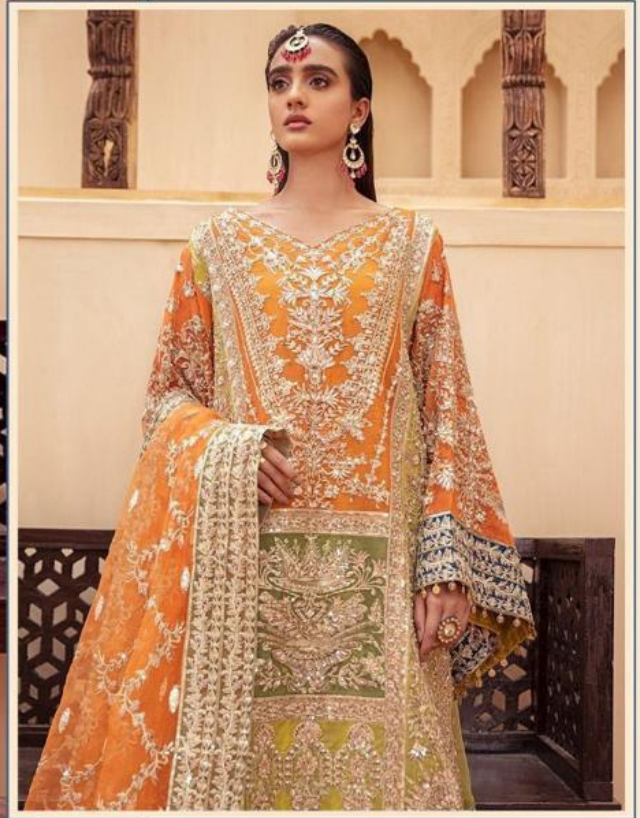

HOOR TEX
Hoor The Fashion Store

TOP:- ORGANZA TISSUE
DUPATTA:- NET EMBROIDERED
BOTTOM / INNER:- SANTOON

H-48

HOOR TEX
Hoor The Fashion Store

TOP:- ORGANZA TISSUE
DUPATTA:- NET EMBROIDERED
BOTTOM / INNER:- SANTOON

H-48

HOOR TEX
Hoor The Fashion Store

TOP:- ORGANZA TISSUE
DUPATTA:- NET EMBROIDERED
BOTTOM / INNER:- SANTOON

H-48