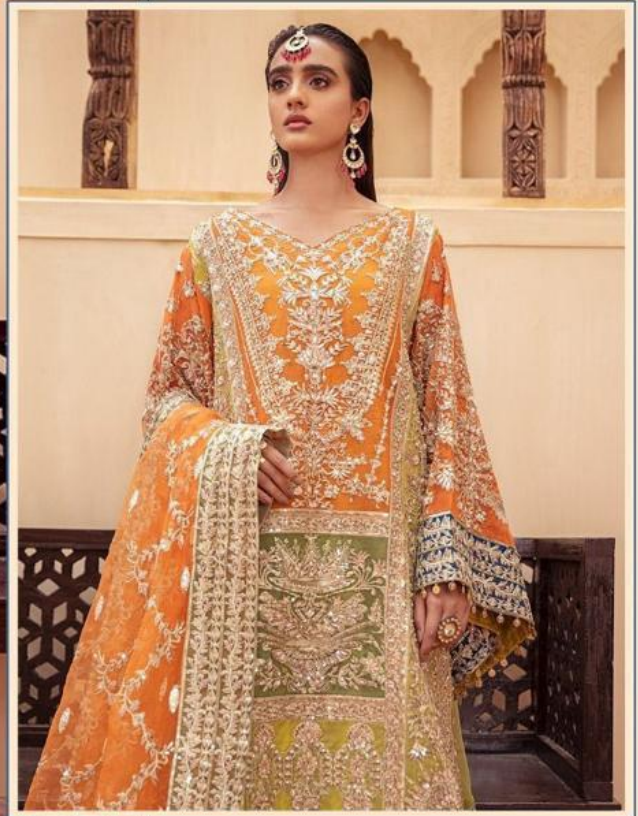

HOOR TEX
Hoor The Fashion Store

TOP:- ORGANZA TISSUE
DUPATTA:- NET EMBROIDERED
BOTTOM / INNER:- SANTOON

H-48

HOOR TEX
Hoor The Fashion Store

TOP:- ORGANZA TISSUE
DUPATTA:- NET EMBROIDERED
BOTTOM / INNER:- SANTOON

H-48

HOOR TEX
Hoor The Fashion Store

TOP:- ORGANZA TISSUE
DUPATTA:- NET EMBROIDERED
BOTTOM / INNER:- SANTOON

H-48