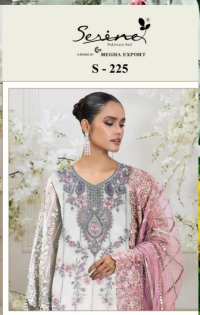

Serene
MEGHA EXPORT
S - 225