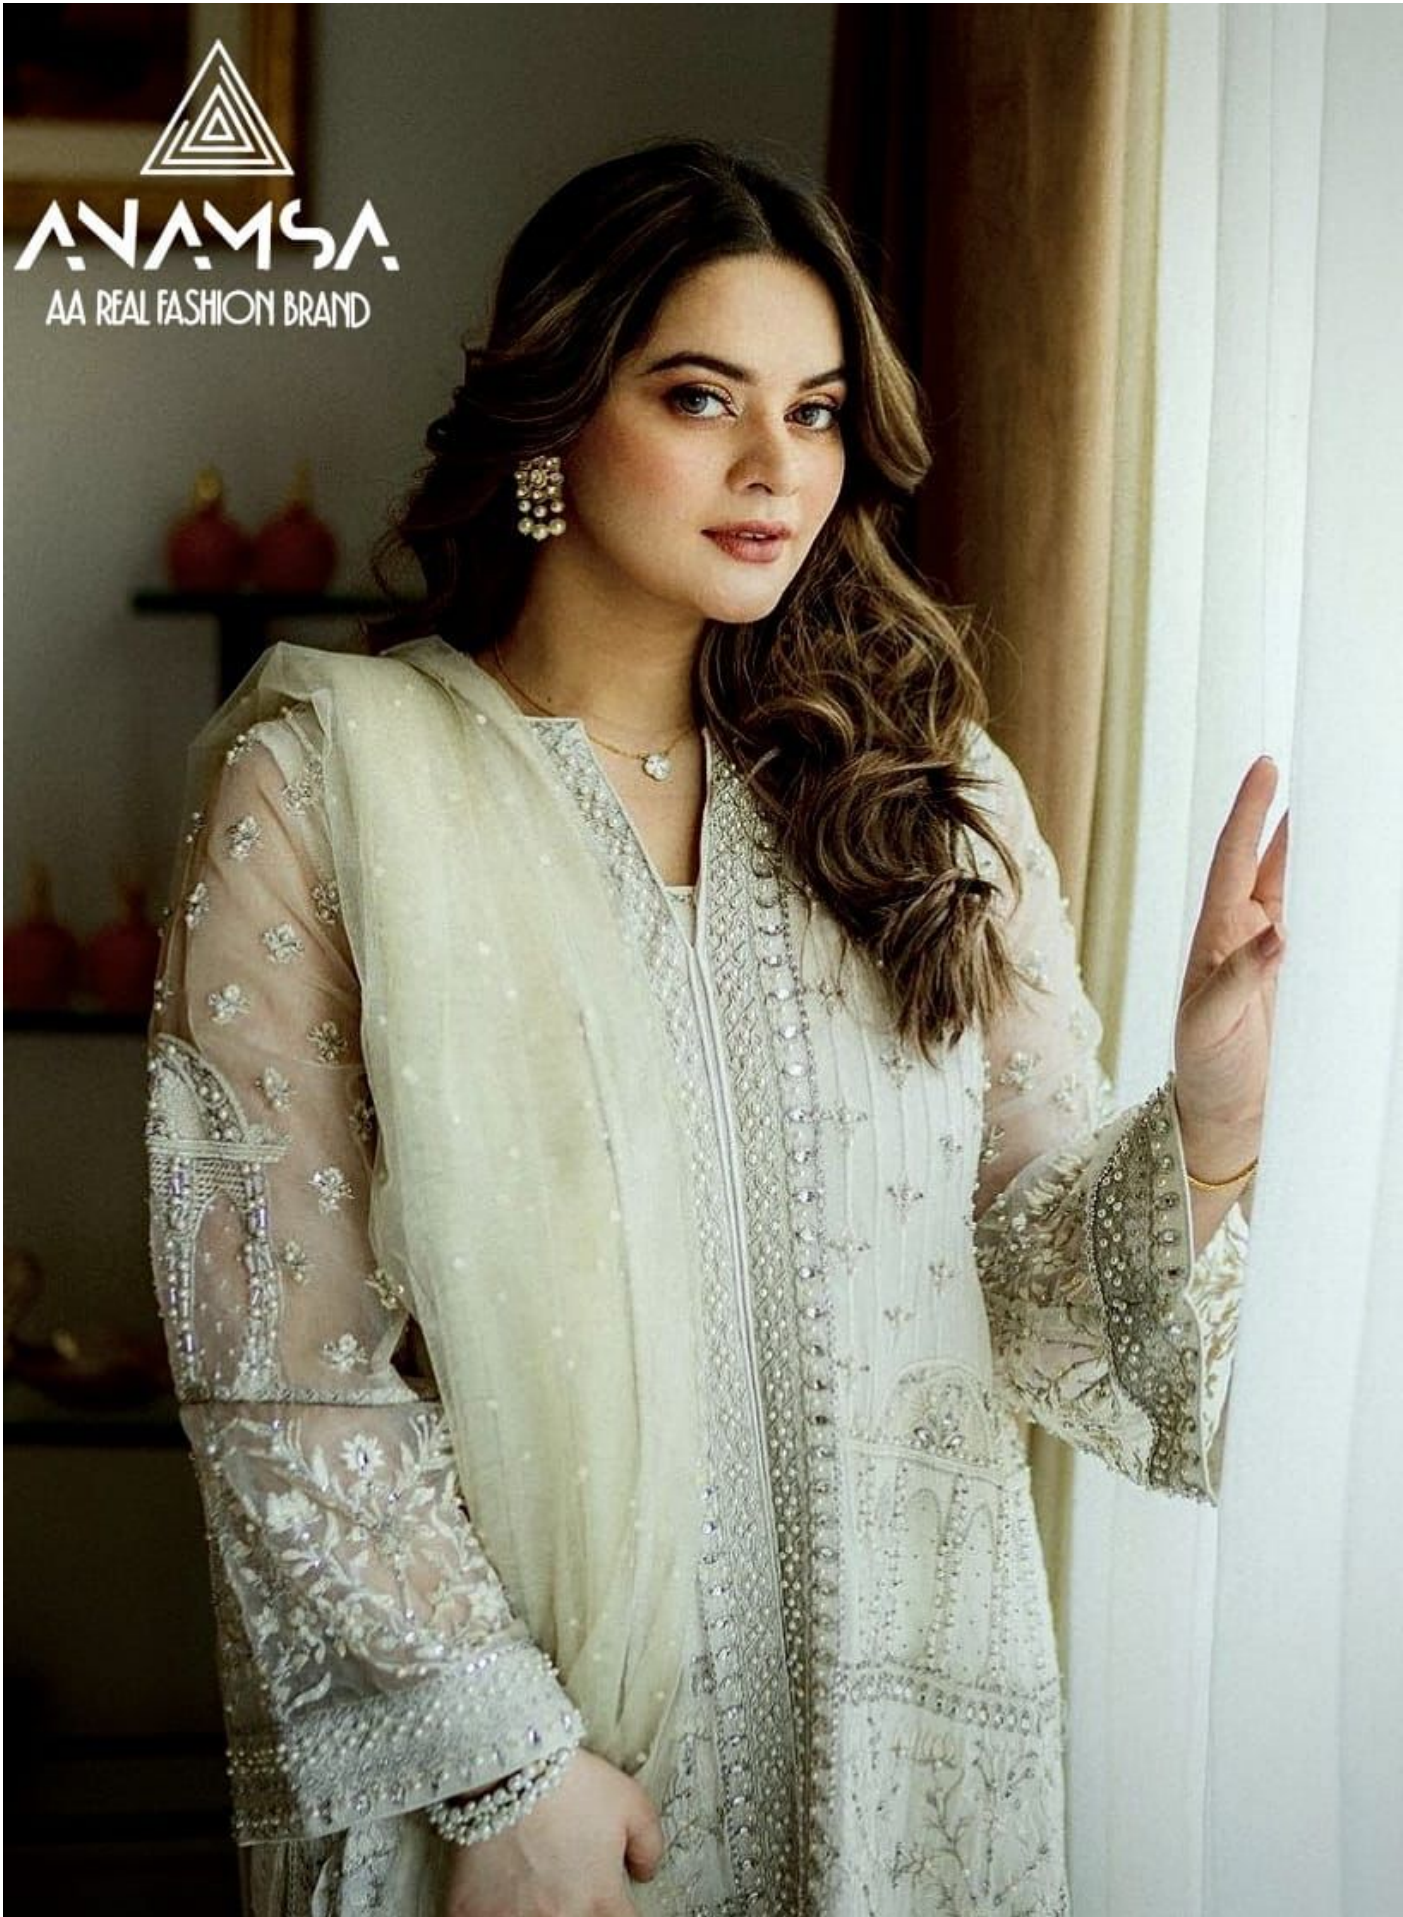

TOP- PURE FOX GEORGETTE WITH HEAVY EMBROIDERY AND SEQUENCE WORK
BOTTOM/INNER- DULL SHANTOON
DUPATTA- PURE FOX GEORGETTE FANCY DUPATTA AND HEAVY EMBROIDERY

7773
D.No:-409

ANAMSA
AA REAL FASHION BRAND

ANAMSA

AA REAL FASHION BRAND

TOP- PURE FOX GEORGETTE WITH HEAVY EMBROIDERY AND SEQUENCE WORK
BOTTOM/INNER- DULL SHANTOON
DUPATTA- PURE FOX GEORGETTE FANCY DUPATTA AND HEAVY EMBROIDERY

7773
D.No:-409

ANAMSA

AA REAL FASHION BRAND

TOP- PURE FOX GEORGETTE WITH HEAVY EMBROIDERY AND SEQUENCE WORK
BOTTOM/INNER- DULL SHANTOON
DUPATTA- PURE FOX GEORGETTE FANCY DUPATTA AND HEAVY EMBROIDERY

7773
D.No:-409

ANAMSA
AA REAL FASHION BRAND