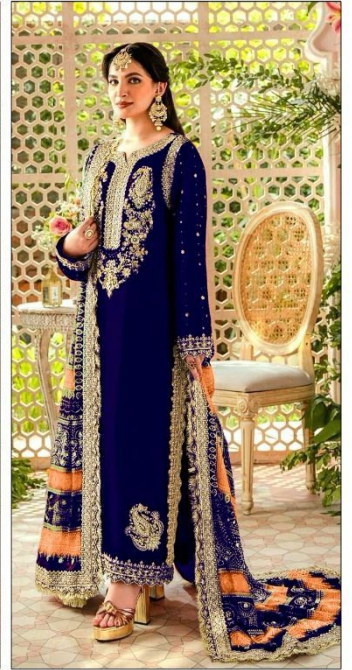

TOP - FOX GEORGETTE HEAVY EMBROIDERED  
INNER/ BOTTOM - HEAVY SANTOON  
DUPATTA - PURE CHINON DIGITAL PRINTED WITH  
HEAVY EMBROIDERED

B 17 E

B 17 F

B 17 G

B 17 H

**Bilqis**  
By Bilqis Suits  
PAKISTANI CONCEPT

TOP - FOX GEORGETTE HEAVY EMBROIDERED  
INNER/ BOTTOM - HEAVY SANTOON  
DUPATTA - PURE CHINON DIGITAL PRINTED WITH  
HEAVY EMBROIDERED

B 17 E

B 17 F

B 17 G

B 17 H

**TOP - FOX GEORGETTE HEAVY EMBROIDERED**

**INNER/ BOTTOM - HEAVY SANTOON**

**DUPATTA - PURE CHINON DIGITAL PRINTED WITH  
HEAVY EMBROIDERED**

**B-17 G**

**TOP - FOX GEORGETTE HEAVY EMBROIDERED**

**INNER/ BOTTOM - HEAVY SANTOON**

**DUPATTA - PURE CHINON DIGITAL PRINTED WITH  
HEAVY EMBROIDERED**

**B-17 E**

TOP - FOX GEORGETTE HEAVY EMBROIDERED  
INNER/ BOTTOM - HEAVY SANTOON  
DUPATTA - PURE CHINON DIGITAL PRINTED WITH  
HEAVY EMBROIDERED

B 17 E

B 17 F

B 17 G

B 17 H

**TOP - FOX GEORGETTE HEAVY EMBROIDERED**