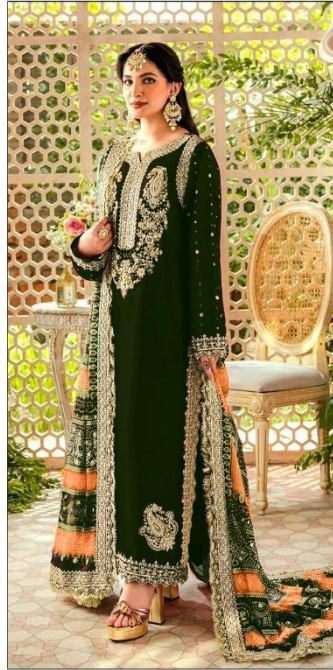

TOP - FOX GEORGETTE HEAVY EMBROIDERED
INNER/ BOTTOM - HEAVY SANTOON
DUPATTA - PURE CHINON DIGITAL PRINTED WITH
HEAVY EMBROIDERED

B 17 E

B 17 F

B 17 G

B 17 H

Bilqis
By Balon Suits
PAKISTANI CONCEPT

TOP - FOX GEORGETTE HEAVY EMBROIDERED
INNER/ BOTTOM - HEAVY SANTOON
DUPATTA - PURE CHINON DIGITAL PRINTED WITH
HEAVY EMBROIDERED

B 17 E

B 17 F

B 17 G

B 17 H

TOP - FOX GEORGETTE HEAVY EMBROIDERED

INNER/ BOTTOM - HEAVY SANTOON

**DUPATTA - PURE CHINON DIGITAL PRINTED WITH
HEAVY EMBROIDERED**

B-17 G

TOP - FOX GEORGETTE HEAVY EMBROIDERED

INNER/ BOTTOM - HEAVY SANTOON

**DUPATTA - PURE CHINON DIGITAL PRINTED WITH
HEAVY EMBROIDERED**

B-17 E

TOP - FOX GEORGETTE HEAVY EMBROIDERED
INNER/ BOTTOM - HEAVY SANTOON
DUPATTA - PURE CHINON DIGITAL PRINTED WITH
HEAVY EMBROIDERED

B 17 E

B 17 F

B 17 G

B 17 H

TOP - FOX GEORGETTE HEAVY EMBROIDERED

INNER/ BOTTOM - HEAVY SANTOON

DUPATTA - PURE CHINON DIGITAL PRINTED WITH
HEAVY EMBROIDERED

B-17 F