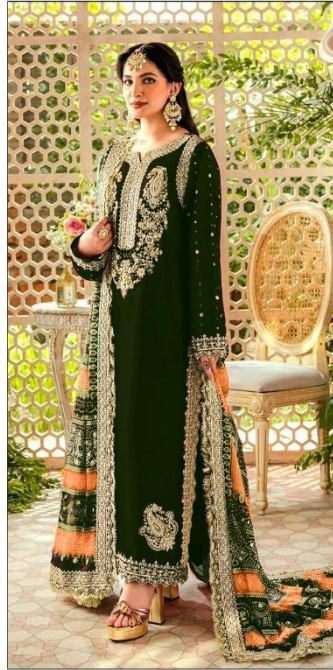

TOP - FOX GEORGETTE HEAVY EMBROIDERED  
INNER/ BOTTOM - HEAVY SANTOON  
DUPATTA - PURE CHINON DIGITAL PRINTED WITH  
HEAVY EMBROIDERED

B 17 E

B 17 F

B 17 G

B 17 H

**Bilqis**  
By Bilqis Suits  
PAKISTANI CONCEPT

TOP - FOX GEORGETTE HEAVY EMBROIDERED  
INNER/ BOTTOM - HEAVY SANTOON  
DUPATTA - PURE CHINON DIGITAL PRINTED WITH  
HEAVY EMBROIDERED

B 17 E

B 17 F

B 17 G

B 17 H

**TOP - FOX GEORGETTE HEAVY EMBROIDERED**

**INNER/ BOTTOM - HEAVY SANTOON**

**DUPATTA - PURE CHINON DIGITAL PRINTED WITH  
HEAVY EMBROIDERED**

**B-17 G**

**TOP - FOX GEORGETTE HEAVY EMBROIDERED**

**INNER/ BOTTOM - HEAVY SANTOON**

**DUPATTA - PURE CHINON DIGITAL PRINTED WITH  
HEAVY EMBROIDERED**

**B-17 E**

TOP - FOX GEORGETTE HEAVY EMBROIDERED  
INNER/ BOTTOM - HEAVY SANTOON  
DUPATTA - PURE CHINON DIGITAL PRINTED WITH  
HEAVY EMBROIDERED

B 17 E

B 17 F

B 17 G

B 17 H

**TOP - FOX GEORGETTE HEAVY EMBROIDERED**