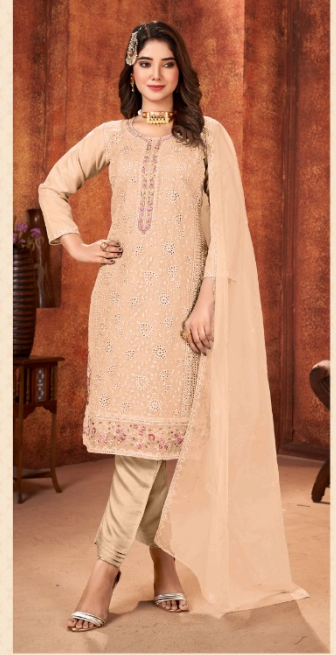

Serina
FASHION WEAR
A BRAND BY MEGHA EXPORT

TOP
ORGANZA HEAVY BORING EMBROIDERY
WORK WITH HAND WORK

BOTTOM-INNER
DULL SHANTUN

DUPATTA
ORGANZA HEAVY EMBROIDERY WORK

S - 238 D