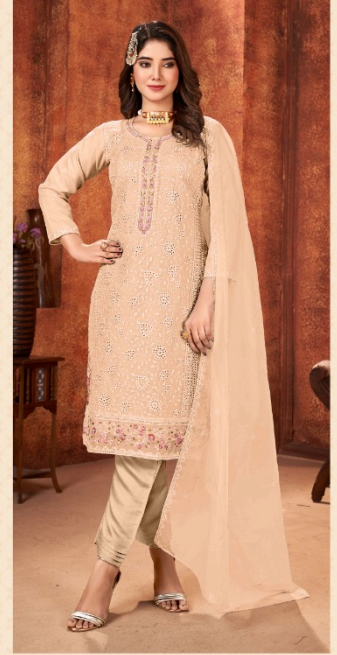

BOTTOM-INNER
DULL SHANTUN

DUPATTA
ORGANZA HEAVY EMBROIDERY WORK

S - 238 A

S - 238 B

S - 238 C

S - 238 D

*Serina*TM
Pakistani Suit

A BRAND BY  MEGHA EXPORT