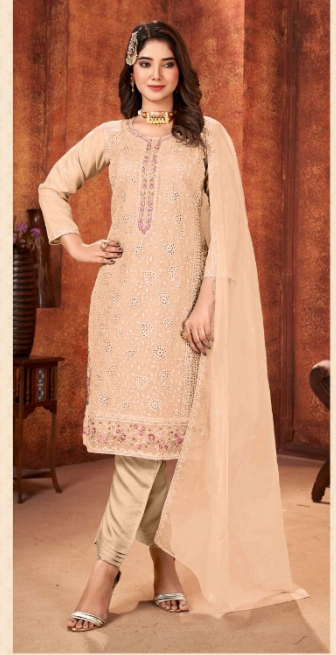

Serina
FASHION WEAR
A BRAND BY MEGHA EXPORT

TOP
ORGANZA HEAVY BORING EMBROIDERY
WORK WITH HAND WORK

BOTTOM-INNER
DULL SHANTUN

DUPATTA
ORGANZA HEAVY EMBROIDERY WORK

S - 238 A

S - 238 B

S - 238 C

S - 238 D

Serine[®]
Pakistani Suit
A BRAND BY **MEGHA EXPORT**

Serine[®]
Pakistani Suit

A BRAND BY  MEGHA EXPORT

Serine[®]
MEGHA EXPORT
S - 238 A

TOP
ORGANZA HEAVY BORDING EMBROIDERY
WORK WITH HAND WORK

BOTTOM-INNER
DULL SHANTUN

BOTTOM-INNER

DULL SHANTUN

DUPATTA

ORGANZA HEAVY EMBROIDERY WORK

*Serina*TM
Pakistani Suit

A BRAND BY  MEGHA EXPORT

S - 238 A

TOP