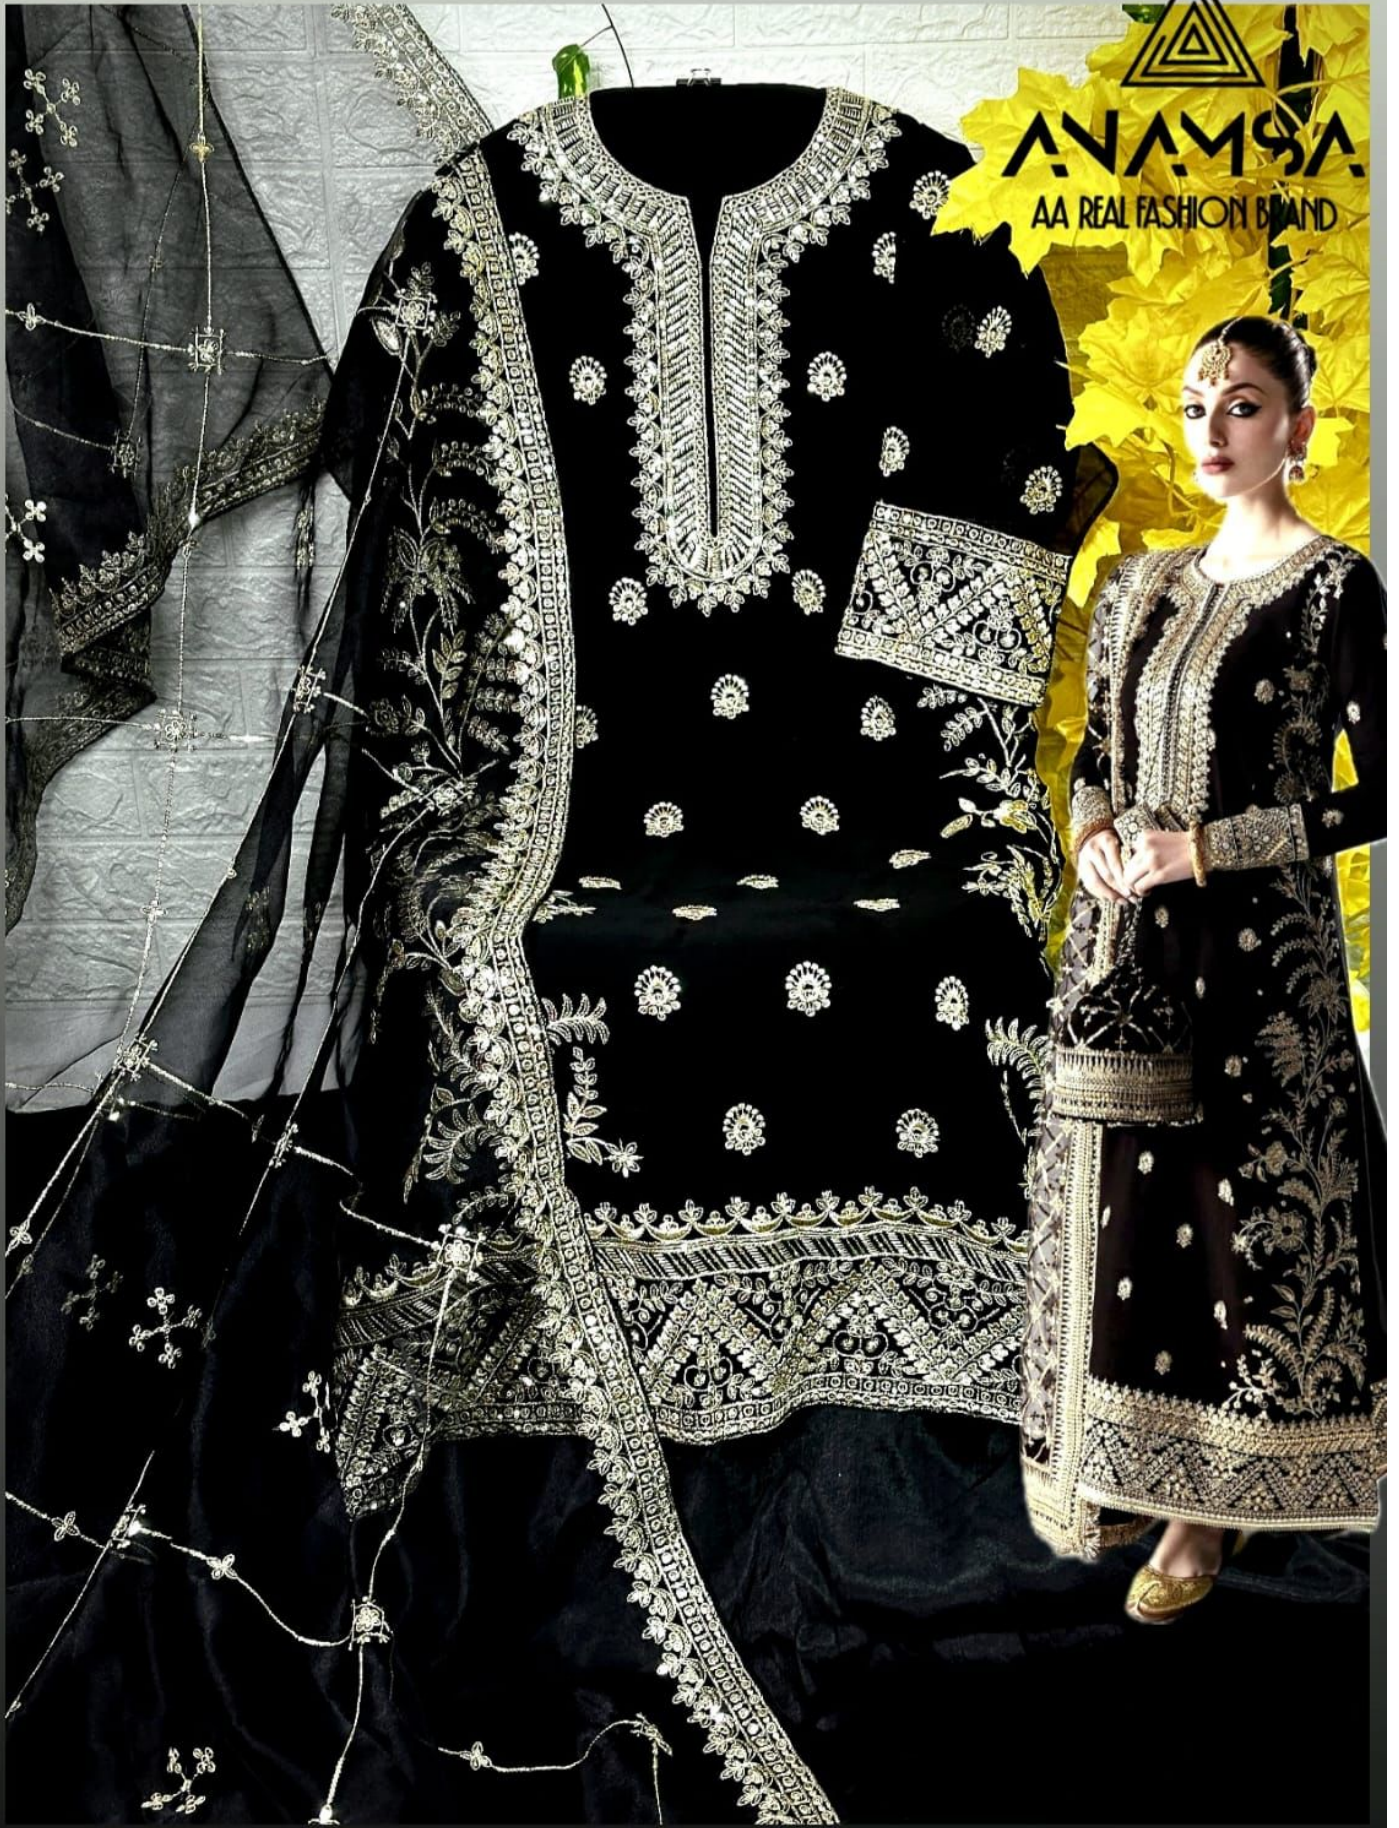

TOP- PURE FOX GEORGETTE WITH HEAVY EMBROIDERY AND SEQUENCE WORK
BOTTOM/INNER- DULL SHANTOON
DUPATTA- PURE ORGANZA FANCY DUPATTA AND HEAVY EMBROIDERY

7773
D.No:-406

ANAMSA

AA REAL FASHION BRAND

ANAMSA

AA REAL FASHION BRAND

TOP- PURE FOX GEORGETTE WITH HEAVY EMBROIDERY AND SEQUENCE WORK
BOTTOM/INNER- DULL SHANTOON
DUPATTA- PURE ORGANZA FANCY DUPATTA AND HEAVY EMBROIDERY

7773
D.No:-406