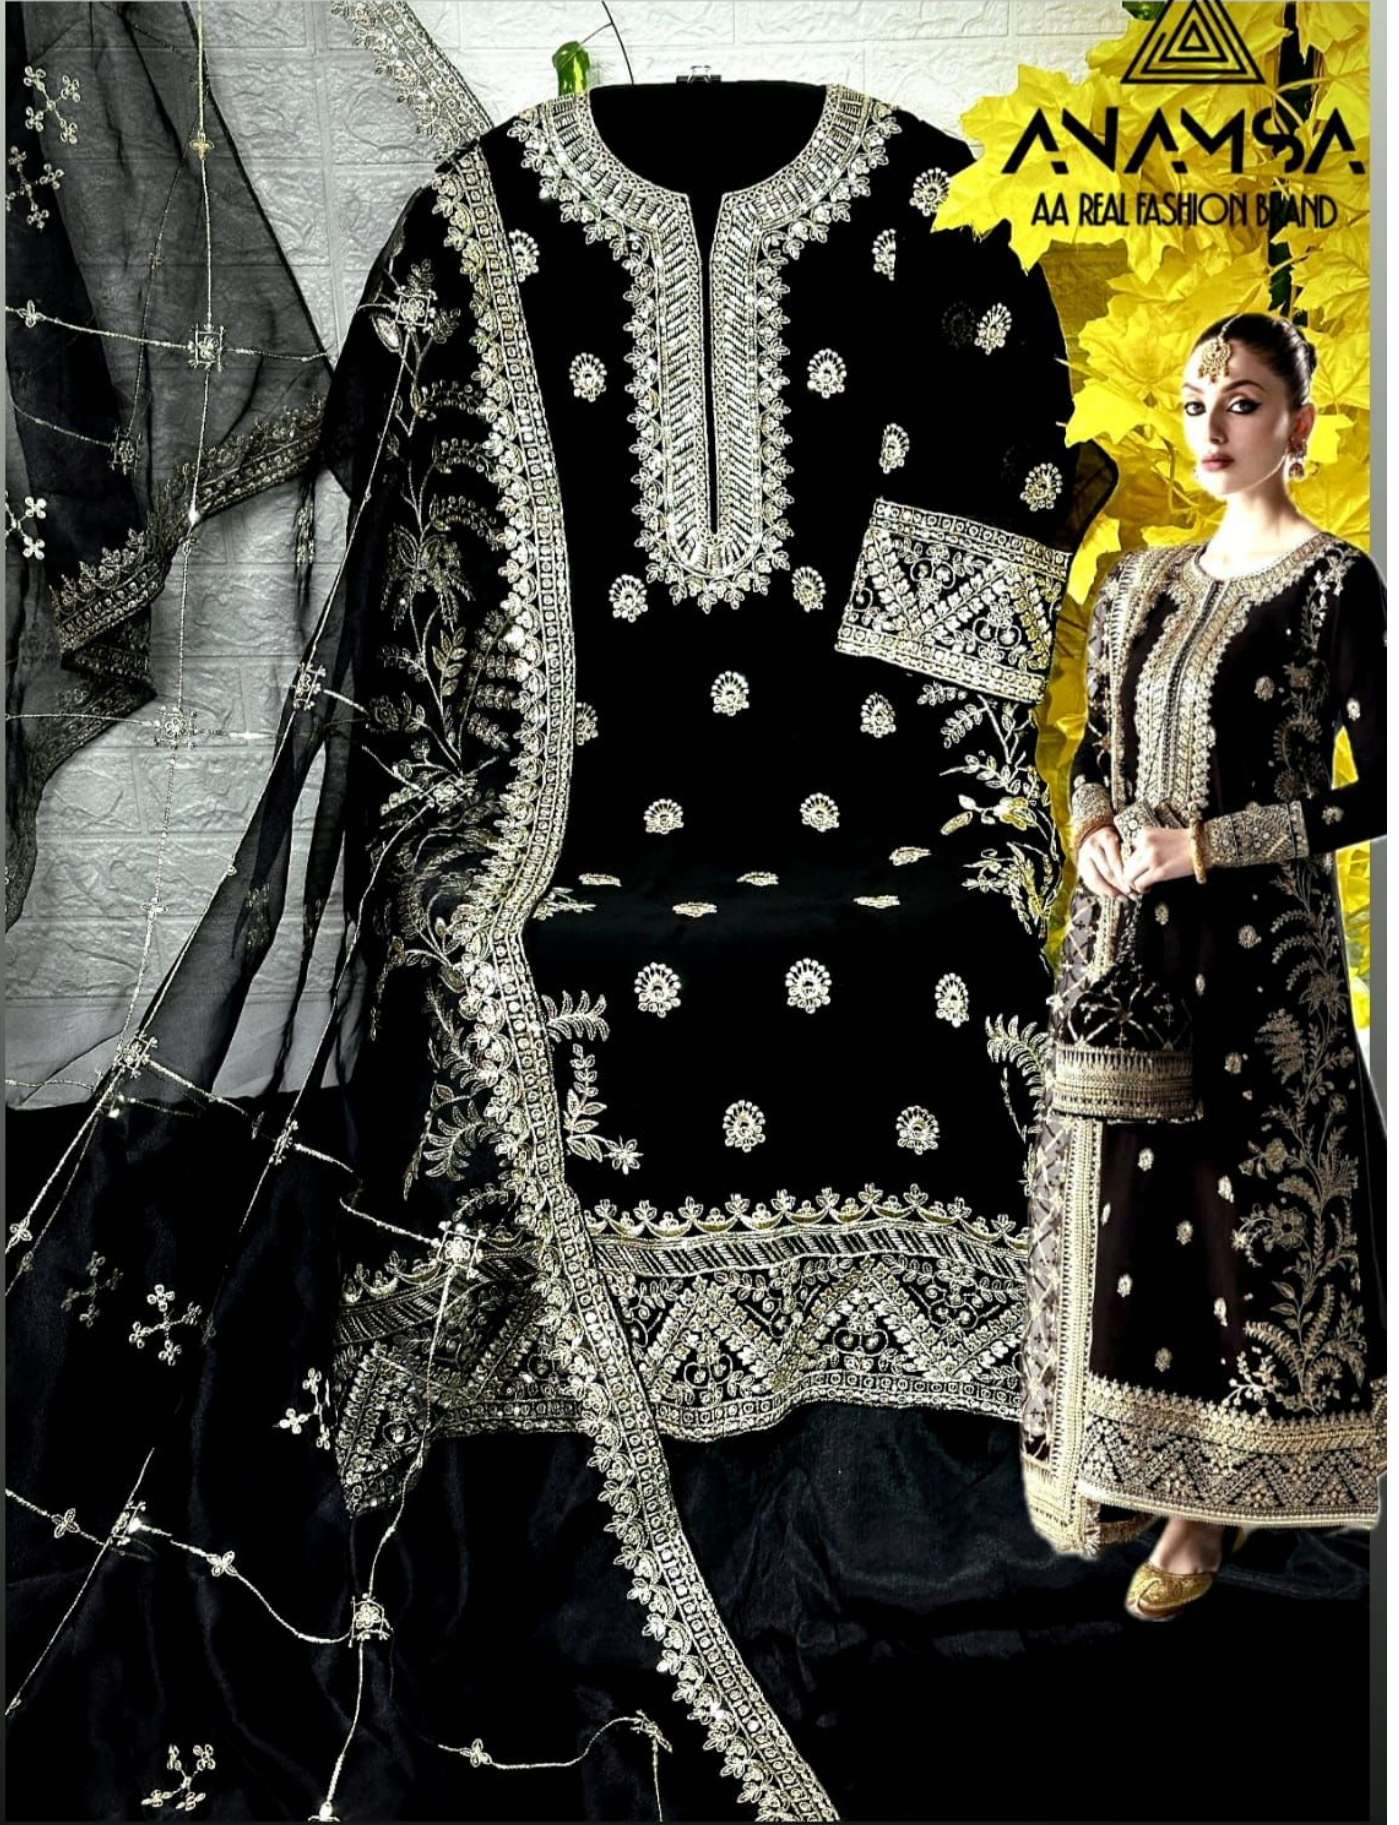

TOP- PURE FOX GEORGETTE WITH HEAVY EMBROIDERY AND SEQUENCE WORK
BOTTOM/INNER- DULL SHANTOON
DUPATTA- PURE ORGANZA FANCY DUPATTA AND HEAVY EMBROIDERY

7773
D.No:-406

ANAMSA

AA REAL FASHION BRAND

ANAMSA

AA REAL FASHION BRAND

TOP- PURE FOX GEORGETTE WITH HEAVY EMBROIDERY AND SEQUENCE WORK
BOTTOM/INNER- DULL SHANTOON
DUPATTA- PURE ORGANZA FANCY DUPATTA AND HEAVY EMBROIDERY

7773
D.No:-406