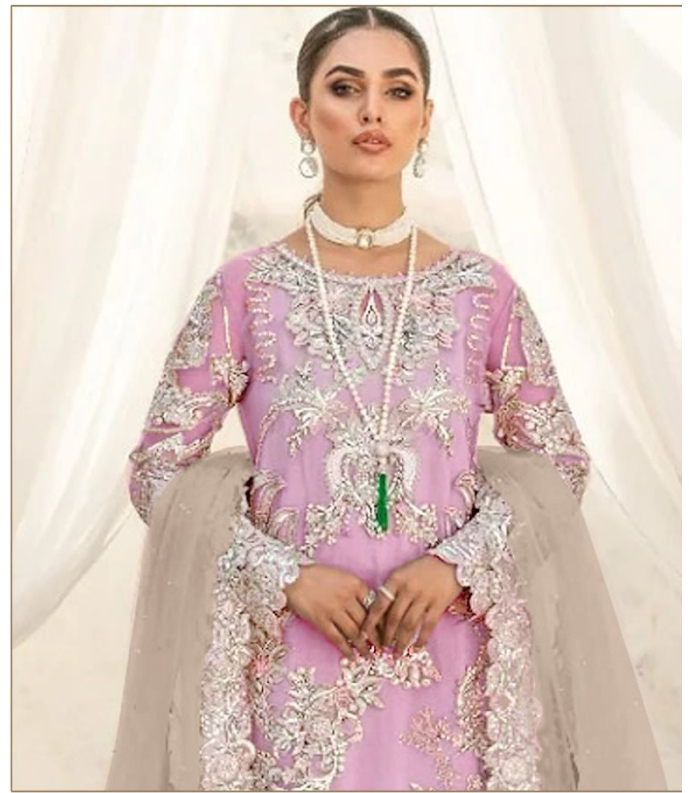

Serene[®]
Pakistani Suit
A BRAND BY **MEGHA EXPORT**

S - 224

**TOP - ORGANZA HEAVY
EMBROIDERED WORK
INNER BOTTOM - DULL SANTOON
DUPATTA - ORGANZA
EMBROIDERED WORK**

Serene[®]
Pakistani Suit
A BRAND BY **MEGHA EXPORT**

S - 224

**TOP - ORGANZA HEAVY
EMBROIDERED WORK
INNER BOTTOM - DULL SANTOON
DUPATTA - ORGANZA
EMBROIDERED WORK**

Sereno
A PRODUCT OF
MEGHA EXPORT

Sereno
A PRODUCT OF
MEGHA EXPORT

Sereno
MADE IN INDIA

Sereno
A PRODUCT OF
MEGHA EXPORT
S - 224

TOP - ORGANZA HEAVY
EMBROIDERED WORK
INNER BOTTOM - DULL SANTOON
DUPATTA - ORGANZA
EMBROIDERED WORK

Serene[®]
Pakistani Suit
A BRAND BY MEGHA EXPORT

S - 224

**TOP - ORGANZA HEAVY
EMBROIDERED WORK
INNER BOTTOM - DULL SANTOON
DUPATTA - ORGANZA
EMBROIDERED WORK**