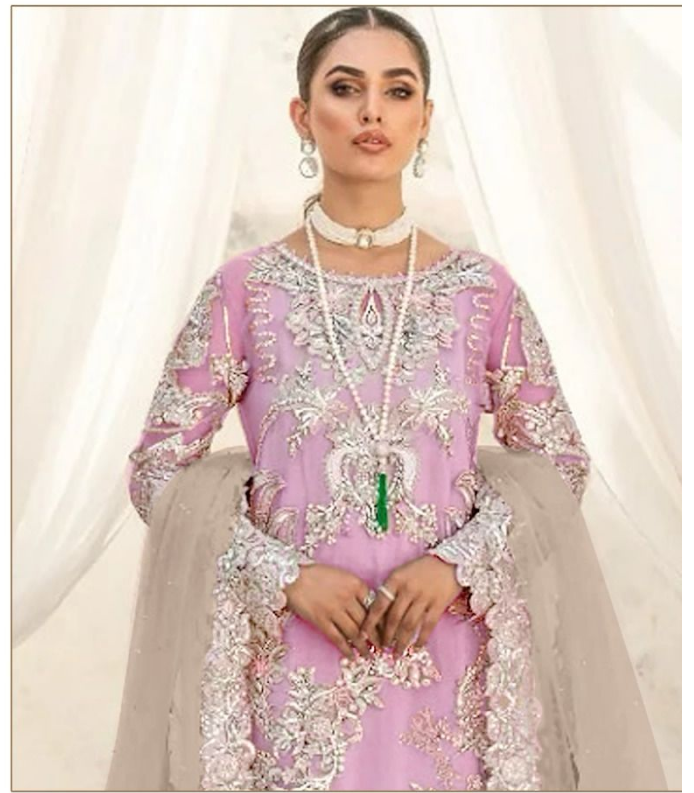

Serene[®]
Pakistani Suit
A BRAND BY **MEGHA EXPORT**

S - 224

**TOP - ORGANZA HEAVY
EMBROIDERED WORK
INNER BOTTOM - DULL SANTOON
DUPATTA - ORGANZA
EMBROIDERED WORK**

Serene[®]
Pakistani Suit
A BRAND BY **MEGHA EXPORT**

S - 224

**TOP - ORGANZA HEAVY
EMBROIDERED WORK
INNER BOTTOM - DULL SANTOON
DUPATTA - ORGANZA
EMBROIDERED WORK**

Sereno
A PRODUCT OF
MEGHA EXPORT

Sereno
A PRODUCT OF
MEGHA EXPORT

Sereno
MADE IN INDIA

Sereno
A PRODUCT OF
MEGHA EXPORT
S - 224

TOP - ORGANZA HEAVY
EMBROIDERED WORK
INNER BOTTOM - DULL SANTOON
DUPATTA - ORGANZA
EMBROIDERED WORK

Serene[®]
Pakistani Suit
A BRAND BY MEGHA EXPORT

S - 224

**TOP - ORGANZA HEAVY
EMBROIDERED WORK
INNER BOTTOM - DULL SANTOON
DUPATTA - ORGANZA
EMBROIDERED WORK**