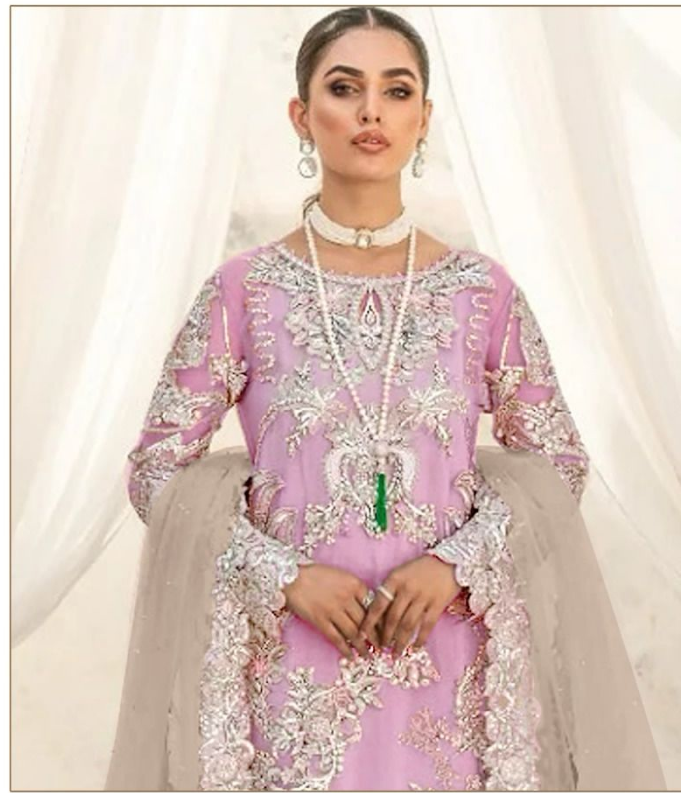

Serene[®]
Pakistani Suit
A BRAND BY **MEGHA EXPORT**

S - 224

**TOP - ORGANZA HEAVY
EMBROIDERED WORK
INNER BOTTOM - DULL SANTOON
DUPATTA - ORGANZA
EMBROIDERED WORK**

Serene[®]
Pakistani Suit
A BRAND BY **MEGHA EXPORT**

S - 224

**TOP - ORGANZA HEAVY
EMBROIDERED WORK
INNER BOTTOM - DULL SANTOON
DUPATTA - ORGANZA
EMBROIDERED WORK**

Sereno
A PRODUCT OF
MEGHA EXPORT

Sereno
A PRODUCT OF
MEGHA EXPORT

Sereno
MADE IN INDIA

Sereno
A PRODUCT OF
MEGHA EXPORT
S - 224

TOP - ORGANZA HEAVY
EMBROIDERED WORK
INNER BOTTOM - DULL SANTOON
DUPATTA - ORGANZA
EMBROIDERED WORK

Serene[®]
Pakistani Suit
A BRAND BY MEGHA EXPORT

S - 224

**TOP - ORGANZA HEAVY
EMBROIDERED WORK
INNER BOTTOM - DULL SANTOON
DUPATTA - ORGANZA
EMBROIDERED WORK**