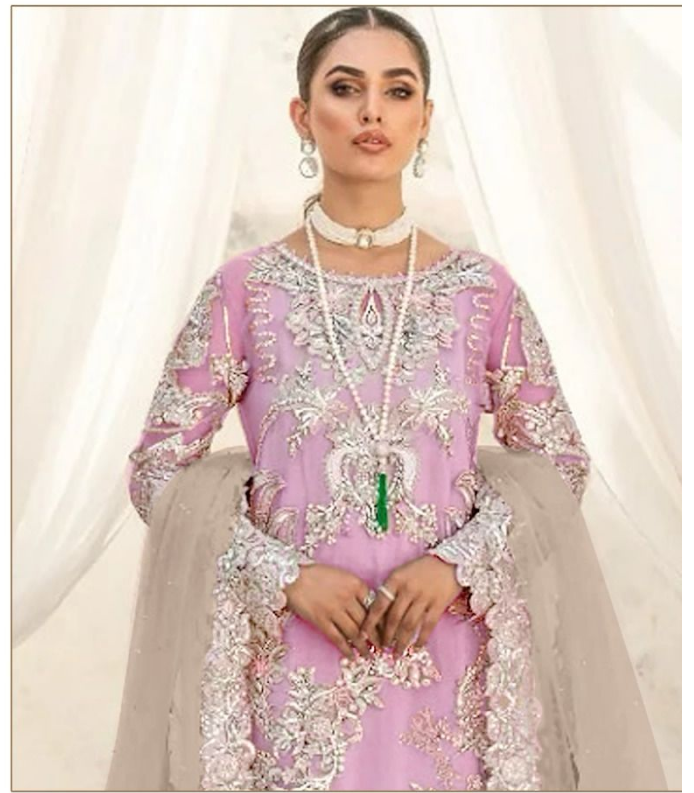

Serene[®]
Pakistani Suit
A BRAND BY **MEGHA EXPORT**

S - 224

**TOP - ORGANZA HEAVY
EMBROIDERED WORK
INNER BOTTOM - DULL SANTOON
DUPATTA - ORGANZA
EMBROIDERED WORK**

Serene[®]
Pakistani Suit
A BRAND BY **MEGHA EXPORT**

S - 224

**TOP - ORGANZA HEAVY
EMBROIDERED WORK
INNER BOTTOM - DULL SANTOON
DUPATTA - ORGANZA
EMBROIDERED WORK**

Sereno
A PRODUCT OF
MEGHA EXPORT

Sereno
A PRODUCT OF
MEGHA EXPORT

Sereno
MADE IN INDIA

Sereno
A PRODUCT OF
MEGHA EXPORT
S - 224

TOP - ORGANZA HEAVY
EMBROIDERED WORK
INNER BOTTOM - DULL SANTOON
DUPATTA - ORGANZA
EMBROIDERED WORK

Serene[®]
Pakistani Suit
A BRAND BY **MEGHA EXPORT**

S - 224

**TOP - ORGANZA HEAVY
EMBROIDERED WORK
INNER BOTTOM - DULL SANTOON
DUPATTA - ORGANZA
EMBROIDERED WORK**