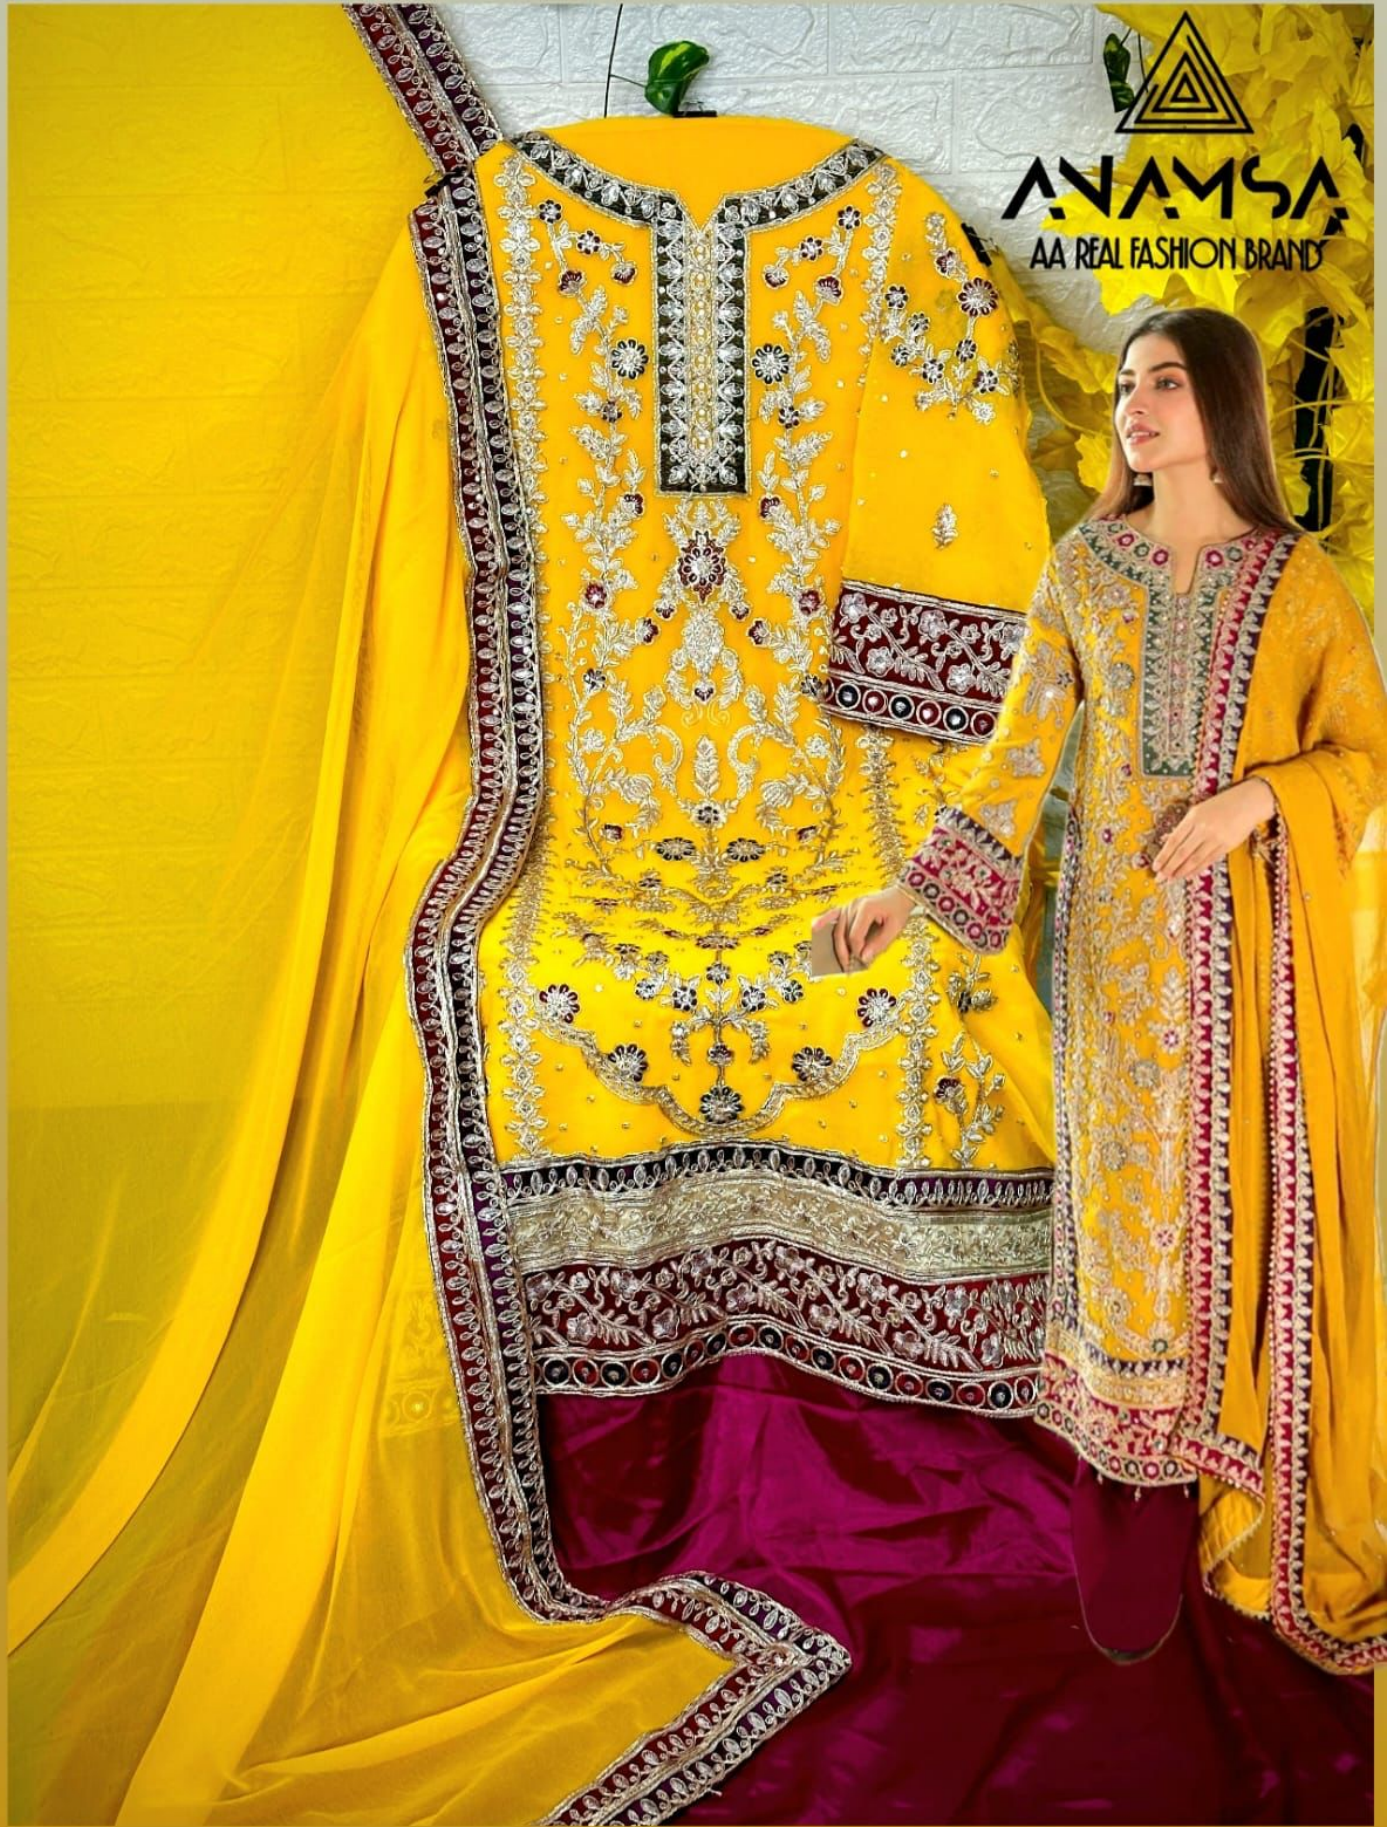

**TOP- PURE FOX GEORGETTE WITH HEAVY EMBROIDERY AND SEQUENCE WORK**  
**BOTTOM/INNER- DULL SHANTOON**  
**DUPATTA- PURE FOX GEORGETTE FANCY DUPATTA AND HEAVY EMBROIDERY**

7773  
D.No:-299

**ANAMSA**  
AA REAL FASHION BRAND

  
**ANAMSA**  
AA REAL FASHION BRAND

TOP- PURE FOX GEORGETTE WITH HEAVY EMBROIDERY AND SEQUENCE WORK  
BOTTOM/INNER- DULL SHANTOON  
DUPATTA- PURE FOX GEORGETTE FANCY DUPATTA AND HEAVY EMBROIDERY

7773  
D.No:-299

TOP- PURE FOX GEORGETTE WITH HEAVY EMBROIDERY AND SEQUENCE WORK  
BOTTOM/INNER- DULL SHANTOON  
DUPATTA- PURE FOX GEORGETTE FANCY DUPATTA AND HEAVY EMBROIDERY

7773  
D.No:-299

  
**ANAMSA**  
AA REAL FASHION BRAND