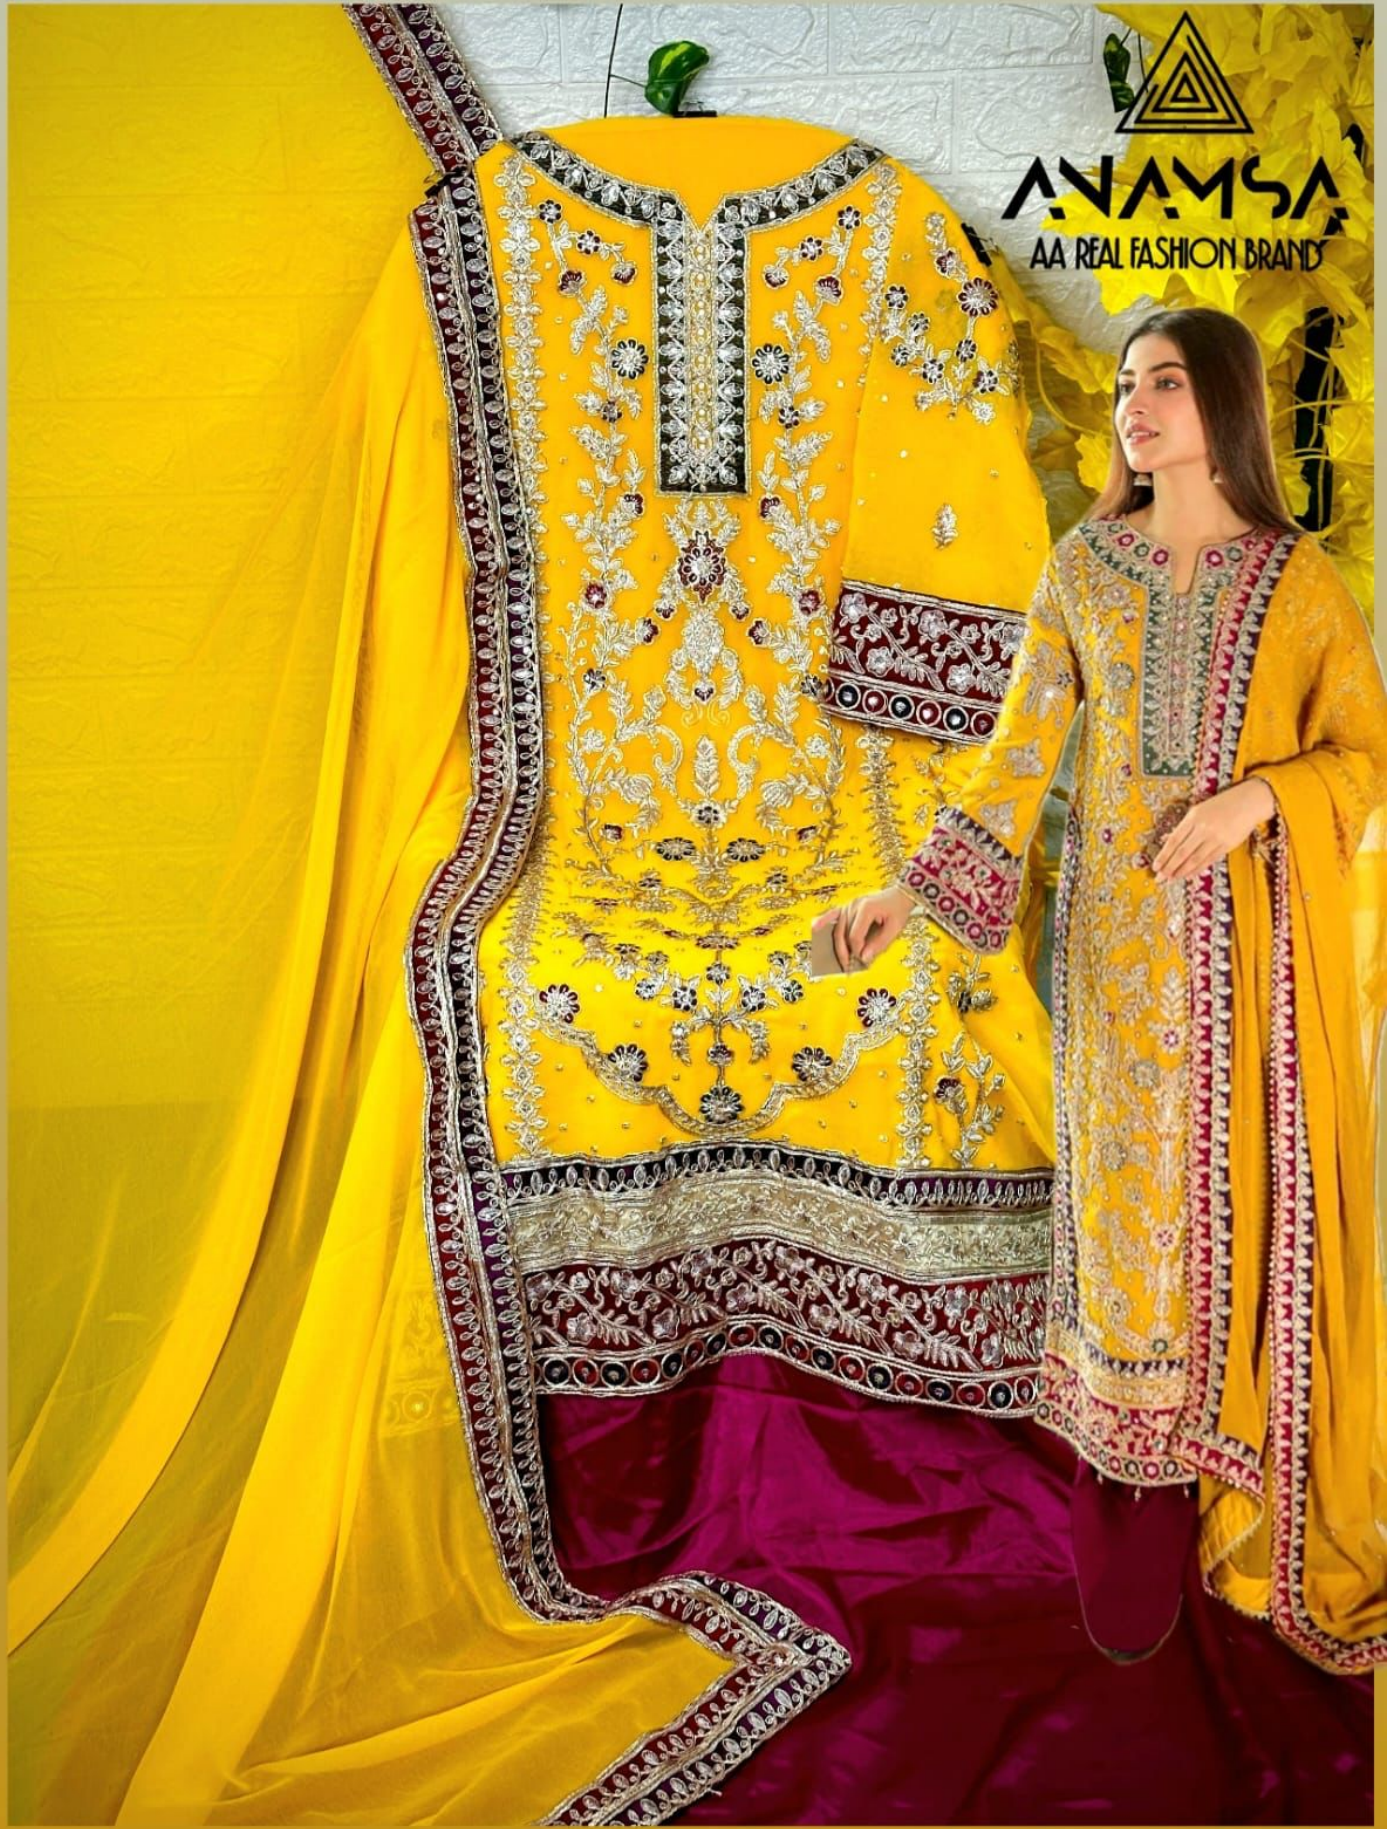

TOP- PURE FOX GEORGETTE WITH HEAVY EMBROIDERY AND SEQUENCE WORK
BOTTOM/INNER- DULL SHANTOON
DUPATTA- PURE FOX GEORGETTE FANCY DUPATTA AND HEAVY EMBROIDERY

7773
D.No:-299

ANAMSA
AA REAL FASHION BRAND

ANAMSA
AA REAL FASHION BRAND

TOP- PURE FOX GEORGETTE WITH HEAVY EMBROIDERY AND SEQUENCE WORK
BOTTOM/INNER- DULL SHANTOON
DUPATTA- PURE FOX GEORGETTE FANCY DUPATTA AND HEAVY EMBROIDERY

7773
D.No:-299

TOP- PURE FOX GEORGETTE WITH HEAVY EMBROIDERY AND SEQUENCE WORK
BOTTOM/INNER- DULL SHANTOON
DUPATTA- PURE FOX GEORGETTE FANCY DUPATTA AND HEAVY EMBROIDERY