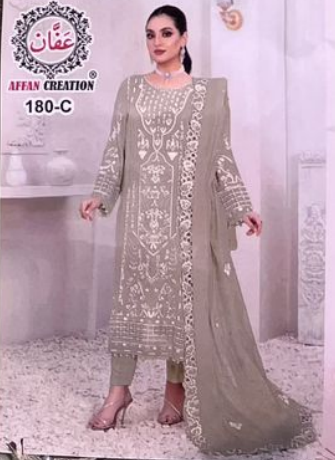

Steamed MILK

DATE

j'adore

parfait!

Pure Quality Based
AC
MADE IN INDIA