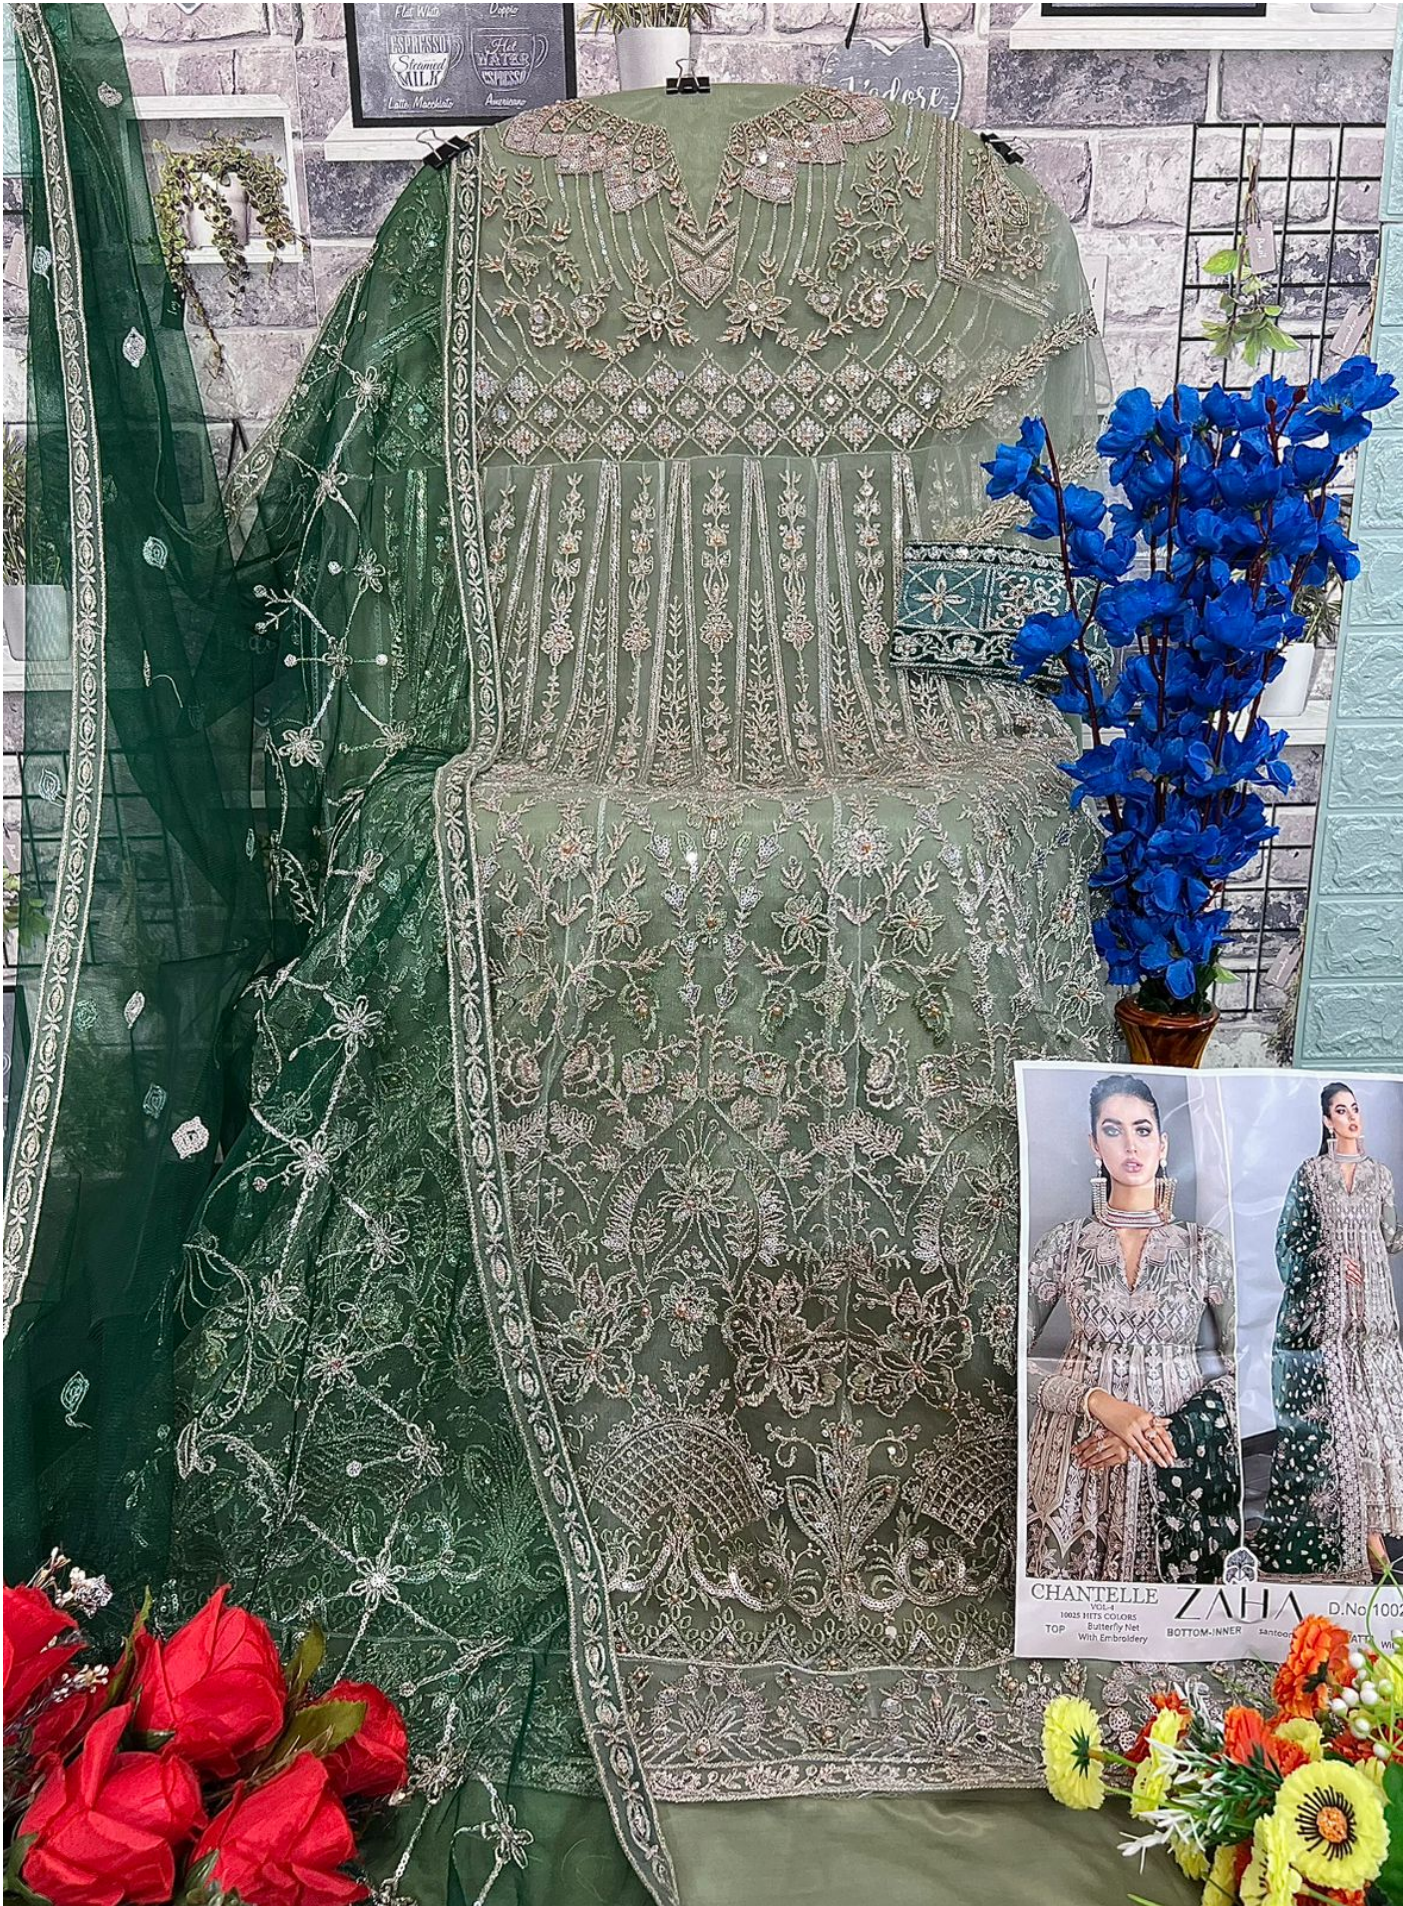

# CHANTELLE

Vol-4

10025 HITS COLORS

ZAHA

**CHANTELLE**  
VOL-4  
10025 HITS COLORS  
**TOP** Butterfly Net  
With Embroidery

**ZAHA**  
**BOTTOM-INNER** santoon

**D.No.10025-C**  
**DUPATTA** Butterfly Net  
With Embroidery

CHANTELLE ZAHA D.No/1002  
10025 HITS COLORS Butterfly Net With Embroidery BOTTOM-INNER Sankooon

**CHANTELLE**  
VOL. 4  
10025 NETS COLORS  
Butterfly Net  
With Embroidery

# CHANTELLE

Vol-4

10025 HITS COLORS

ZAHA

**CHANTELLE** ZAI  
10025 FITS COLORS  
TOP Butterfly Net  
With Embroidery BOTTOM-INNER

CHANTELLE ZAHA D.No.10025-D  
TOP: 100% NETS COLOUR, Butterfly Net With Embroidery  
BOTTOM-INNER: 100% NETS COLOUR, Butterfly Net With Embroidery

# CHANTELLE

Vol-4

10025 HITS COLORS

ZAHA

**CHANTELLE**  
 VOL-4  
 10025 HITS COLORS  
**TOP** Butterfly Net  
 With Embroidery

**ZAHA**  
**BOTTOM-INNER** santoon

**D.No.10025-A**  
**DUPATTA** Butterfly Net  
 With Embroidery