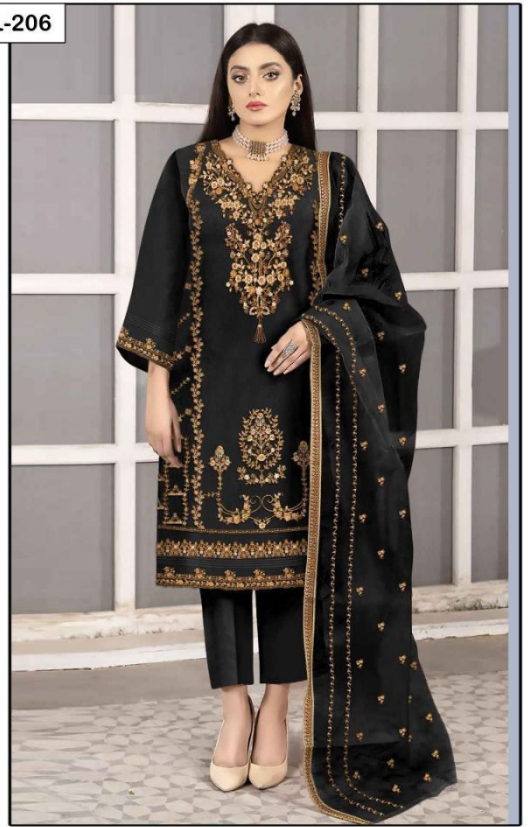

VOL-206

FABRICS DETAILS

TOP:-PURE ORGANZA

BOTTOM:-PURE COTTON SARTIN STREACHABLE

SIZE:-XXL

CARE INSTRUCTIONS

DRY CLEAN RECOMMENDED
DO NOT USE ANY TYPE OF BLEACH OR STAIN REMOVING CHEMICALS
WASH & SOAK COLORED & WHITE FABRICS SEPARATELY
DO NOT OVER EXPOSE DAMP FABRIC TO STRONG SUNLIGHT
IRON AT MODERATE TEMPERATURE

LAIBA

AM VOL-206

VOL-206

FABRICS DETAILS

TOP:-PURE ORGANZA

BOTTOM:-PURE COTTON SARTIN STREACHABLE

SIZE:-XXL

CARE INSTRUCTIONS