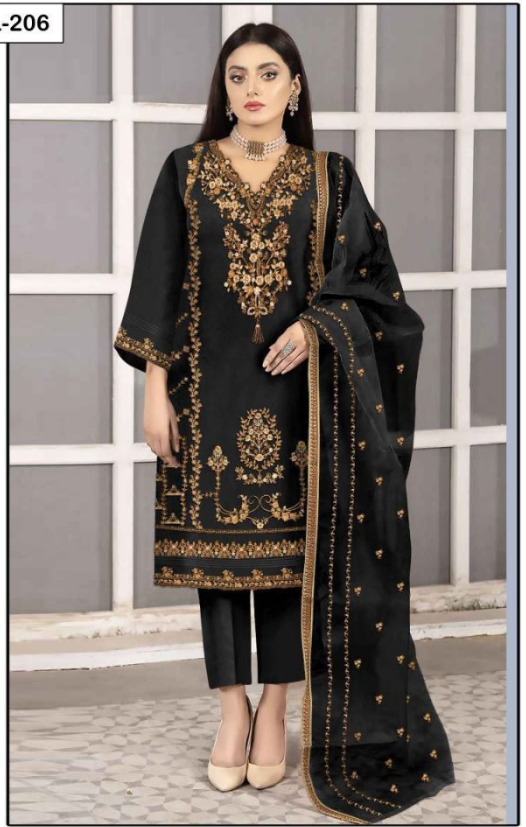

VOL-206

FABRICS DETAILS

TOP:-PURE ORGANZA

BOTTOM:-PURE COTTON SARTIN STREACHABLE

SIZE:-XXL

CARE INSTRUCTIONS

DRY CLEAN RECOMMENDED
DO NOT USE ANY TYPE OF BLEACH OR STAIN REMOVING CHEMICALS
WASH & SOAK COLORED & WHITE FABRICS SEPARATELY
DO NOT OVER EXPOSE DAMP FABRIC TO STRONG SUNLIGHT
IRON AT MODERATE TEMPERATURE