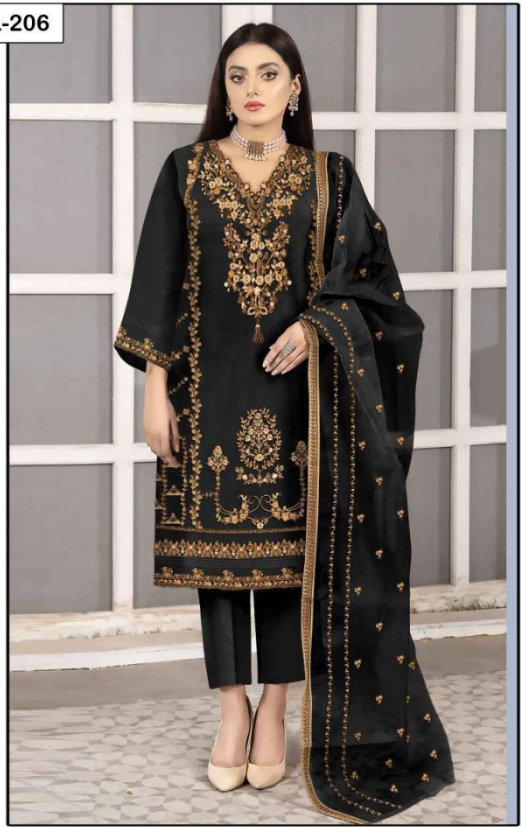

VOL-206

FABRICS DETAILS

TOP:-PURE ORGANZA

BOTTOM:-PURE COTTON SARTIN STREACHABLE

SIZE:-XXL

CARE INSTRUCTIONS

DRY CLEAN RECOMMENDED
DO NOT USE ANY TYPE OF BLEACH OR STAIN REMOVING CHEMICALS
WASH & SOAK COLORED & WHITE FABRICS SEPARATELY
DO NOT OVER EXPOSE DAMP FABRIC TO STRONG SUNLIGHT
IRON AT MODERATE TEMPERATURE

LAIBA

AM VOL-206

VOL-206

FABRICS DETAILS

TOP:-PURE ORGANZA

BOTTOM:-PURE COTTON SARTIN STREACHABLE

SIZE:-XXL

CARE INSTRUCTIONS