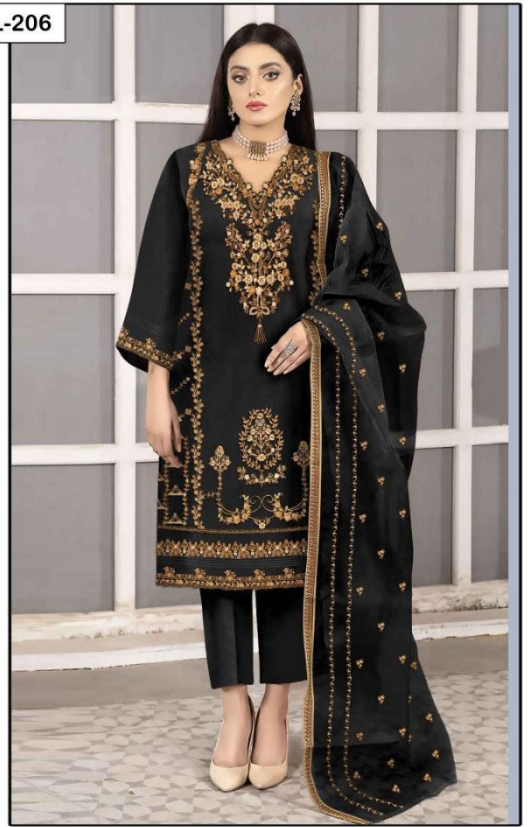

VOL-206

FABRICS DETAILS

TOP:-PURE ORGANZA

BOTTOM:-PURE COTTON SARTIN STREACHABLE

SIZE:-XXL

CARE INSTRUCTIONS

DRY CLEAN RECOMMENDED
DO NOT USE ANY TYPE OF BLEACH OR STAIN REMOVING CHEMICALS
WASH & SOAK COLORED & WHITE FABRICS SEPARATELY
DO NOT OVER EXPOSE DAMP FABRIC TO STRONG SUNLIGHT
IRON AT MODERATE TEMPERATURE