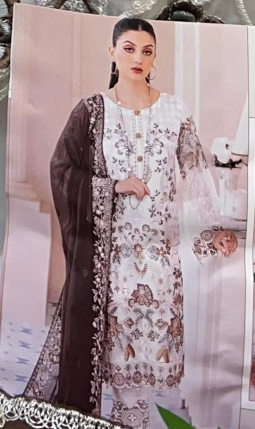

S 213 B

S 213 C

S 213 D

S 213 E

Sereno  
MADE IN INDIA

Sereno  
REGINA EXPORT  
S - 213 A

S 213 B

S 213 C

**S - 213 D**

**TOP - FOX GEORGETTE  
HEAVY EMBROIDERED  
INNER BOTTOM - DULL SANTOON  
DUPATTA - FOUX GEOIRGETTE**

Serena  
MADE IN INDIA

Serena  
MADE IN INDIA

Serena  
REGINA EXPORT  
S - 213 C

S 213 B

S 213 C

S 213 D

S 213 E

*Serene*<sup>®</sup>  
Pakistani Suit

A BRAND BY **MEGHA EXPORT**

**S - 213 C**

**TOP - FOX GEORGETTE  
HEAVY EMBROIDERED  
INNER BOTTOM - DULL SANTOON  
DUPATTA - FOUX GEOIRGETTE**

*Serene*<sup>®</sup>  
Pakistani Suit

A BRAND BY **MEGHA EXPORT**

**S - 213 B**

**TOP - FOX GEORGETTE  
HEAVY EMBROIDERED  
INNER BOTTOM - DULL SANTOON  
DUPATTA - FOUX GEOIRGETTE**

*Serene*<sup>®</sup>  
Pakistani Suit

A BRAND BY **MEGHA EXPORT**