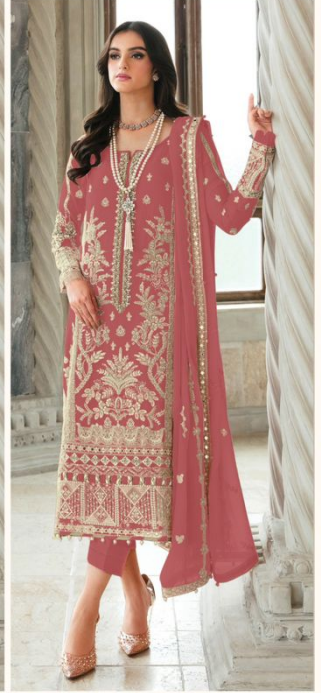

ZAHA

GULAAL

VOL-2
10143 HITS COLORS

TOP
Fox Georgette
with Embroidery

BOTTOM-INNER
Dull santoon

DUPATTA
Nazmin
with Embroidery

10143-E

10143-F

10143-G

10143-H

GULAAL
VOL-2
10143 HITS COLORS

ZAHA

D.No.10143-G

TOP Faux Georgette
with Embroidery

BOTTOM-INNER Dull santoon

DUPATTA Nazmin
with Embroidery

10143-G

10143-H

GULAAL
VOL-2
10143 HITS COLORS

TOP Faux Georgette
with Embroidery

ZAHA

BOTTOM-INNER Dull santoon

D.No.10143-H

DUPATTA Nazmin
with Embroidery