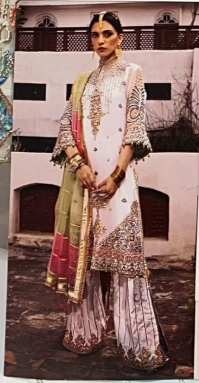

Serine®
S-211