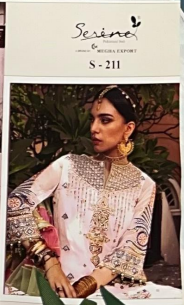

Serine®
S-211