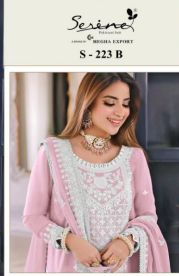

Serina
S - 223 B