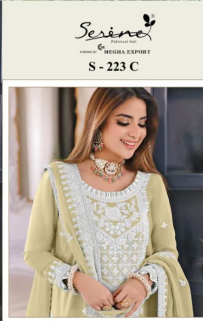

Sereno
A PRODUCT OF
MEGHA EXPORT
S - 223 C

TOP - FOX GEORGETTE
HEAVY EMBROIDERED
INNER BOTTOM - DULL SANTOON
DUPATTA - FOX GEORGETTE WITH
EMBROIDERED WORK