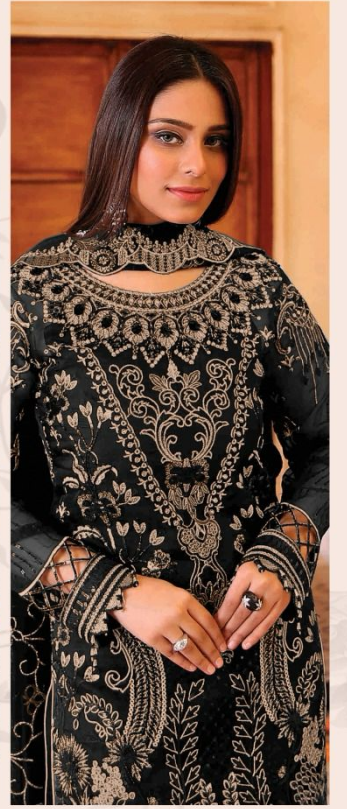

AFFAN CREATION

187-A

187-B

187-C

187-D

**-:DUPATTA:-
FOUX GEORGETTE**

**-:TOP:-
HEAVY FOUX GEORGETTE**

**-:BOTTAM/INNER:-
DULL SANTOON**