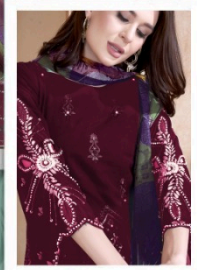

A woman with long dark hair is standing in a room with ornate arches and a chandelier. She is wearing a black, long-sleeved, sequined dress with a high collar and a matching black shawl with a large, colorful floral pattern in shades of green and purple. She is also wearing black sandals. The room has a red and white patterned rug on the floor and a decorative border on the wall.

Luxuria
Trendz

#1303

Luxuria
Trendz

#1303

Laxurba
Trendz

#1303

Luxuria
Trendz

#1303

Laxuria
Trendz

#1303

A woman with long dark hair and a decorative hairpiece stands in a room with arched doorways and a chandelier. She is wearing a black, long-sleeved, sequined dress with a high collar and a matching black shawl with a large, colorful floral pattern in shades of green and purple. She is also wearing black sandals. The room has a red and white patterned rug on the floor and a decorative border on the wall.

Luxuria
Trendz

#1303

A woman with long dark hair and a decorative headpiece stands in a room with arched doorways and a chandelier. She is wearing a black, long-sleeved, sequined dress with a high collar and a matching black shawl with a large, vibrant floral pattern in shades of purple, green, and yellow. She is also wearing black strappy sandals. The room has a red and white patterned rug on the floor and a decorative border on the wall.