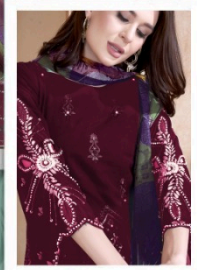

A woman with long dark hair is standing in a room with arched doorways. She is wearing a black, long-sleeved, sequined dress with a high collar and a matching black shawl with a large, colorful floral pattern in shades of purple, green, and yellow. She is also wearing black sandals. The room has a red and white patterned rug on the floor and a chandelier hanging from the ceiling.

Luxuria
Trendz

#1303

Luxuria
Trendz

#1303

Laxurba
Trendz

#1303

Luxuria
Trendz

#1303

Laxuria
Trendz

#1303

A woman with long dark hair is standing in a room with arched doorways. She is wearing a black, long-sleeved, sequined dress with a high collar and a matching black shawl with a large floral pattern in shades of purple and green. She is also wearing black sandals. The room has a red and white patterned rug and a chandelier hanging from the ceiling.