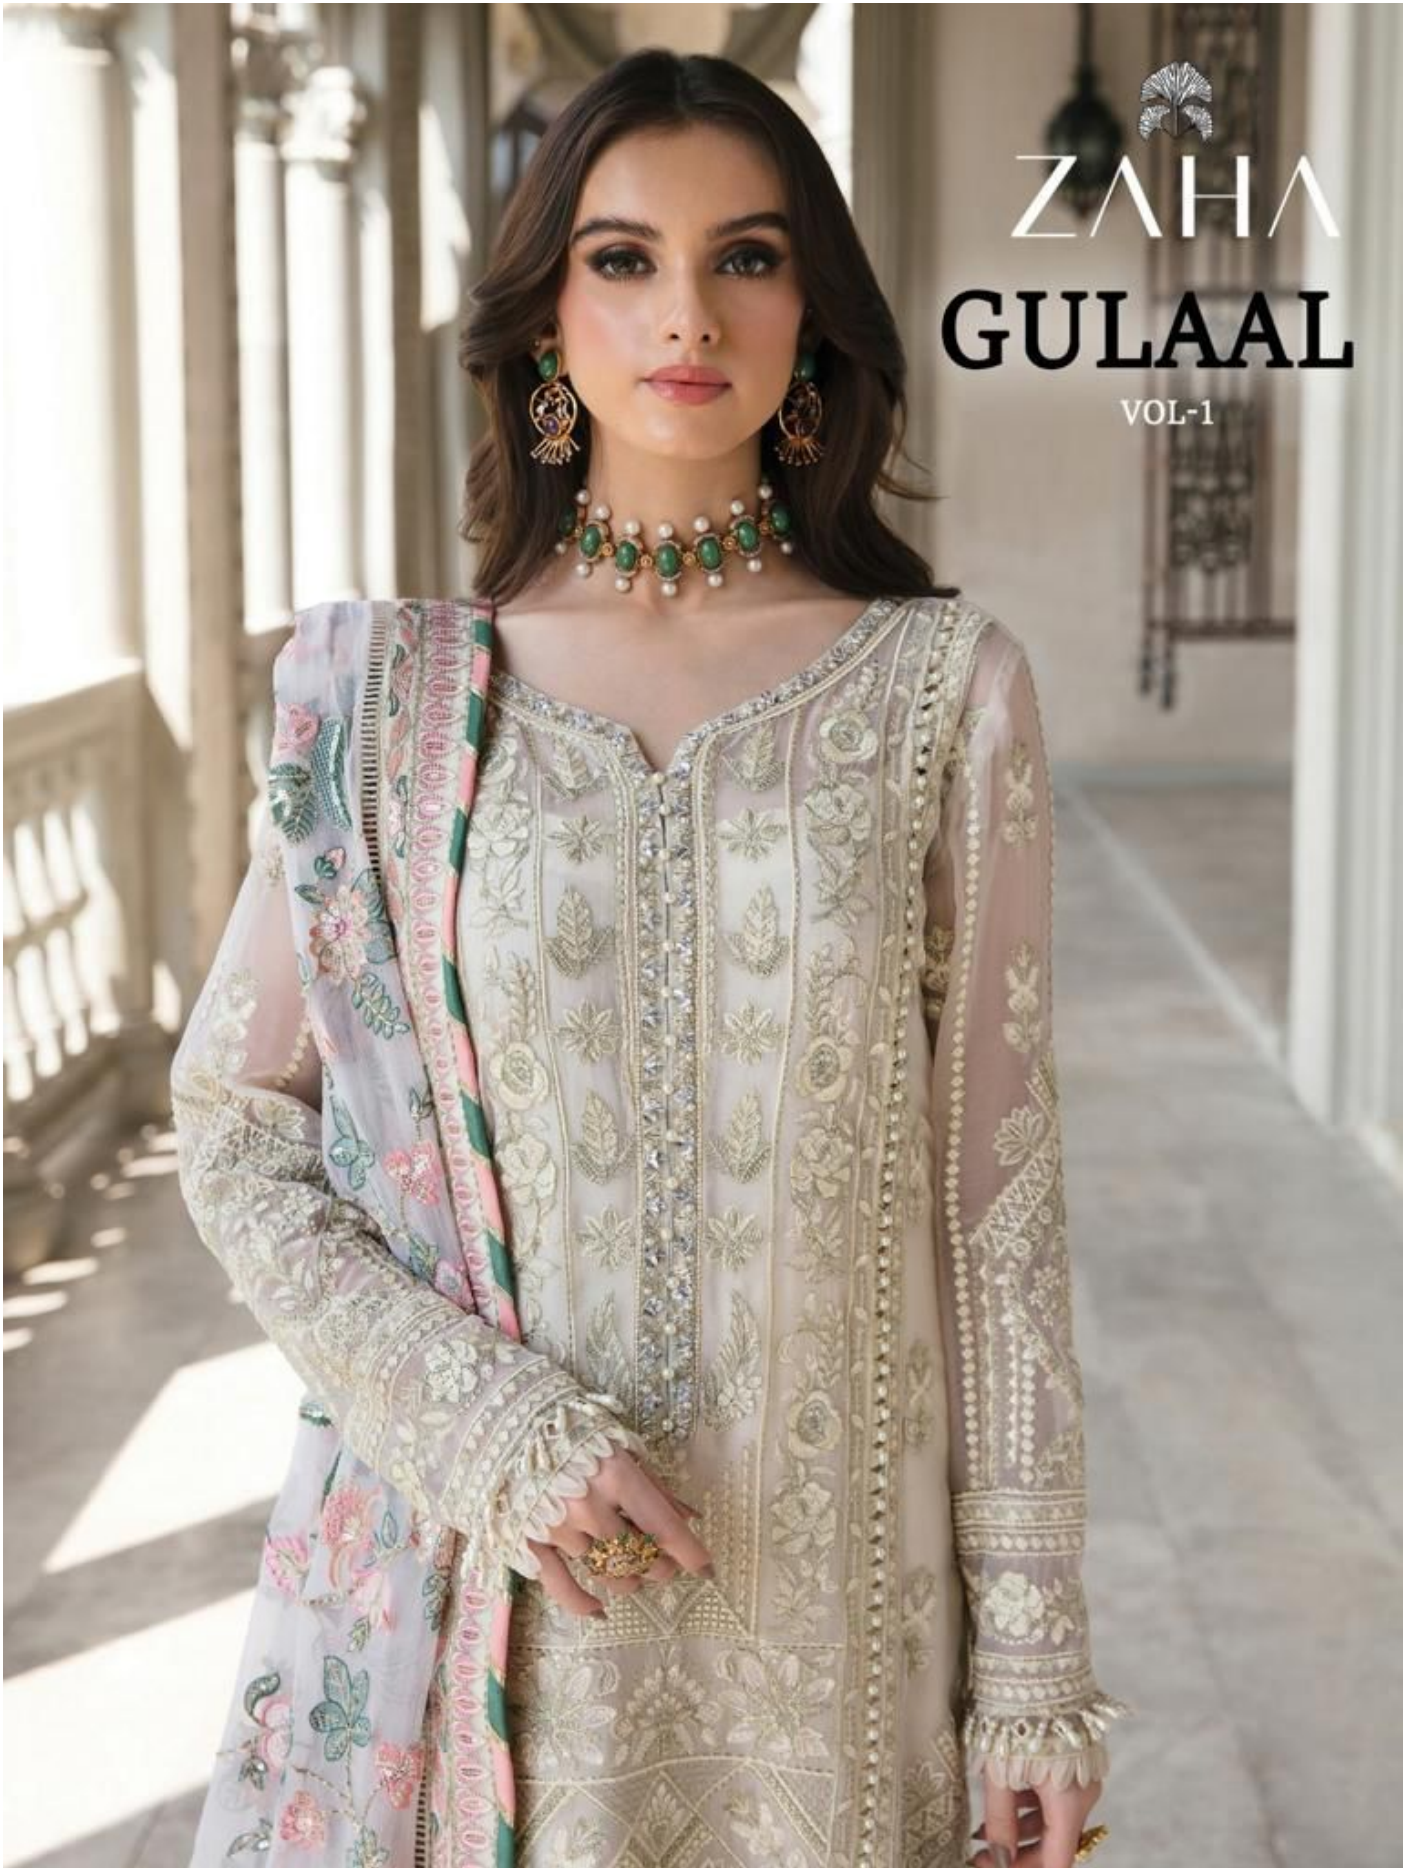

ZAHA GULAAL

VOL-1