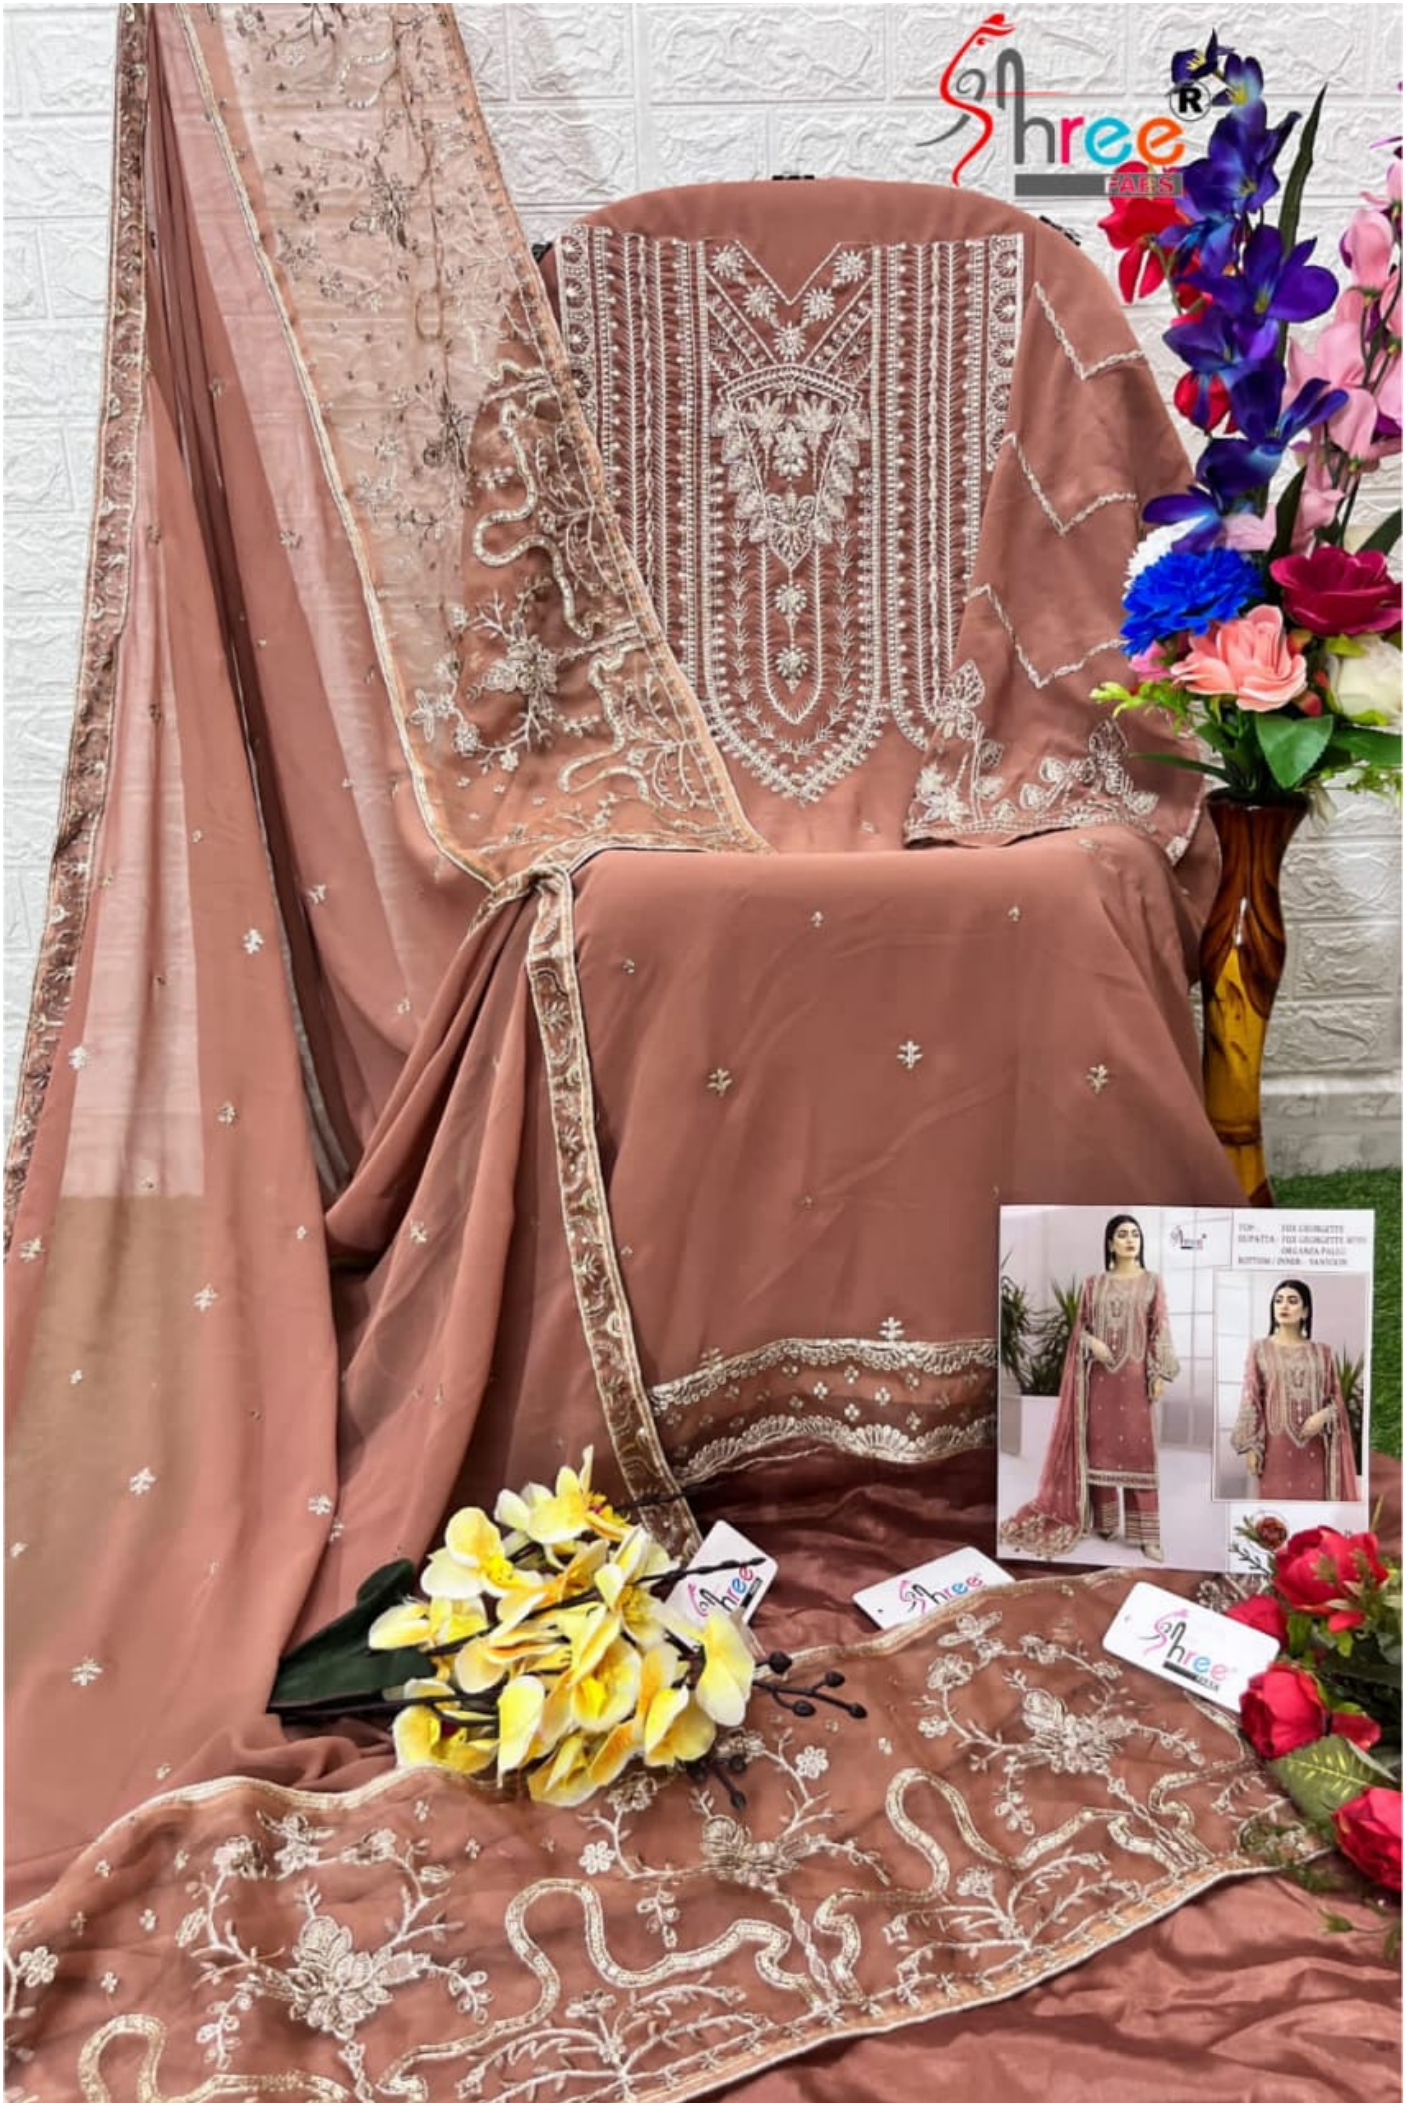

Shree
FABRICS