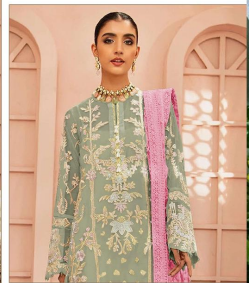

S 220 A

S 220 B

S 220 C

S 220 D

Serene
A PRODUCT OF
INDIA EXPORT

S - 220 A

TOP - ORGANZA HEAVY EMBROIDERED WORK
INNER BOTTOM - DULL SANTOON
DUPATTA - ORGANZA HEAVY EMBROIDERED
WORK

Serene
MADE IN INDIA

Serene
A PRODUCT OF
INDIA EXPORT

Serena
A PRODUCT OF
MEGHA EXPORT
S - 220 D

TOP - ORGANZA HEAVY EMBROIDERED WORK
INNER BOTTOM - DULL SANTOON
DUPATTA - ORGANZA HEAVY EMBROIDERED
WORK

Serena

Serena
A PRODUCT OF
MEGHA EXPORT

S - 220 A

TOP - ORGANZA HEAVY EMBROIDERED WORK
INNER BOTTOM - DULL SANTOON
DUPATTA - ORGANZA HEAVY EMBROIDERED
WORK

Serene[®]
Pakistani Suit

A BRAND BY **MEGHA EXPORT**

S - 220 B

TOP - ORGANZA HEAVY EMBROIDERED WORK
INNER BOTTOM - DULL SANTOON
DUPATTA - ORGANZA HEAVY EMBROIDERED
WORK

S 220 A

S 220 B

S 220 C

S 220 D

Serene[®]
Pakistani Suit

A BRAND BY **MEGHA EXPORT**

S - 220 D

TOP - ORGANZA HEAVY EMBROIDERED WORK
INNER BOTTOM - DULL SANTOON
DUPATTA - ORGANZA HEAVY EMBROIDERED
WORK