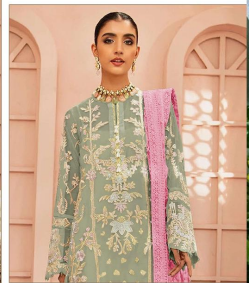

TOP - ORGANZA HEAVY EMBROIDERED WORK
INNER BOTTOM - DULL SANTOON
DUPATTA - ORGANZA HEAVY EMBROIDERED
WORK

S 220 A

S 220 B

S 220 C

S 220 D

Serene
MADE IN INDIA

Serene
A PRODUCT OF
SANGHA EXPORT

Serene
A PRODUCT OF
SANGHA EXPORT
S - 220 A

TOP - ORGANA HEAVY EMBROIDERED WORK
INNER BOTTOM - DULL SANTOON
DUPATTA - ORGANA HEAVY EMBROIDERED WORK

Serena
A PRODUCT OF
MEGHA EXPORT
S - 220 D

TOP - ORGANZA HEAVY EMBROIDERED WORK
INNER BOTTOM - DULL SANTOON
DUPATTA - ORGANZA HEAVY EMBROIDERED
WORK

Serene
A PRODUCT OF
MEGHA EXPORT
S - 220 C

TOP - ORGANA HEAVY EMBROIDERED WORK
INNER BOTTOM - DULL SANTOON
DUPATTA - ORGANA HEAVY EMBROIDERED
WORK

Serene[®]
Pakistani Suit

A BRAND BY **MEGHA EXPORT**

S - 220 A

TOP - ORGANZA HEAVY EMBROIDERED WORK
INNER BOTTOM - DULL SANTOON
DUPATTA - ORGANZA HEAVY EMBROIDERED
WORK

Serene[®]
Pakistani Suit

A BRAND BY **MEGHA EXPORT**

S - 220 B

TOP - ORGANZA HEAVY EMBROIDERED WORK
INNER BOTTOM - DULL SANTOON
DUPATTA - ORGANZA HEAVY EMBROIDERED
WORK