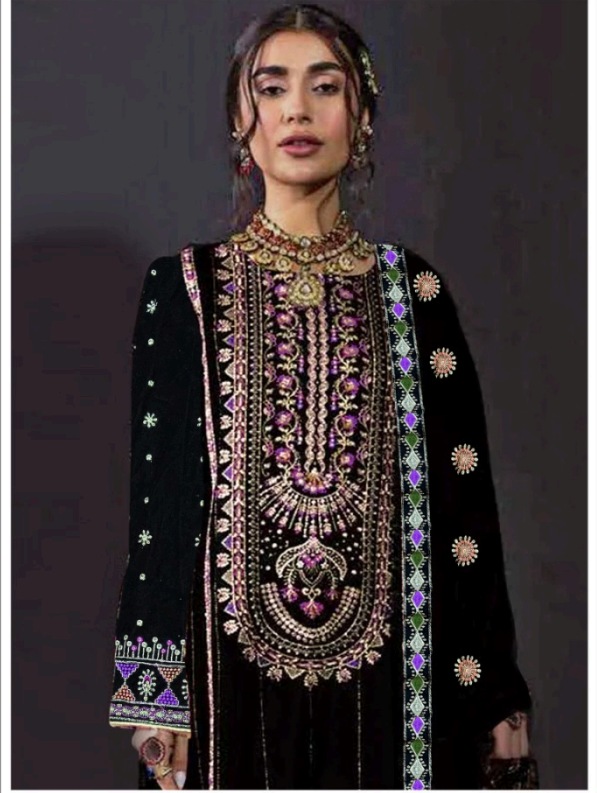

Motifz
FASHION FORWARD

D.no-385 A

TOP- VELVET WITH EMBROIDERY

BOTTOM- REYON PASMINA

DUPATTA- NET WITH EMBROIDERY
PALLU VELVET DUPTTA

Motifz
FASHION FORWARD

D.no-385 A

TOP- VELVET WITH EMBROIDERY

BOTTOM- REYON PASMINA

DUPATTA- NET WITH EMBROIDERY
PALLU VELVET DUPTTA

Motifz
FASHION FORWARD

D.no-385 A

TOP- VELVET WITH EMBROIDERY

BOTTOM- REYON PASMINA

DUPATTA- NET WITH EMBROIDERY
PALLU VELVET DUPTTA