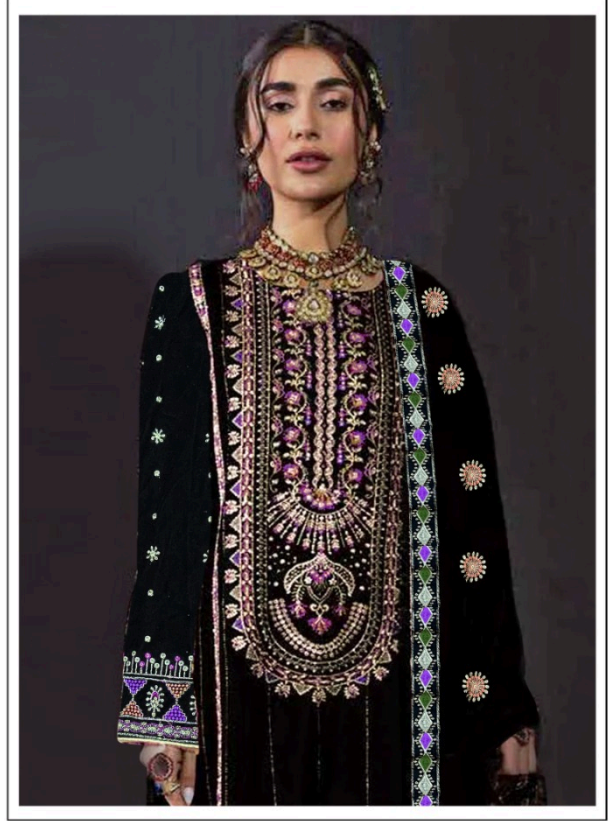

Motifz
FASHION FORWARD

D.no-385 A

TOP- VELVET WITH EMBROIDERY

BOTTOM- REYON PASMINA

DUPATTA- NET WITH EMBROIDERY
PALLU VELVET DUPTTA

Motifz
FASHION FORWARD

D.no-385 A

TOP- VELVET WITH EMBROIDERY

BOTTOM- REYON PASMINA

DUPATTA- NET WITH EMBROIDERY
PALLU VELVET DUPTTA

Motifz
FASHION FORWARD

D.no-385 A

TOP- VELVET WITH EMBROIDERY

BOTTOM- REYON PASMINA

DUPATTA- NET WITH EMBROIDERY
PALLU VELVET DUPTTA