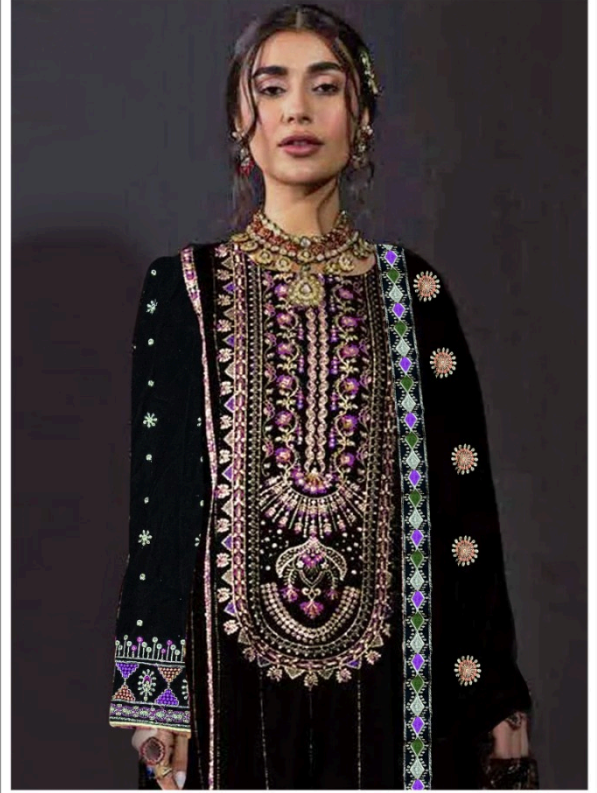

Motifz[®]
FASHION FORWARD

D.no-385 A

TOP- VELVET WITH EMBROIDERY

BOTTOM- REYON PASMINA

DUPATTA- NET WITH EMBROIDERY
PALLU VELVET DUPTTA

Motifz
FASHION FORWARD

D.no-385 A

TOP- VELVET WITH EMBROIDERY

BOTTOM- REYON PASMINA

DUPATTA- NET WITH EMBROIDERY
PALLU VELVET DUPTTA

Motifz[®]
FASHION FORWARD

D.no-385 A

TOP- VELVET WITH EMBROIDERY

BOTTOM- REYON PASMINA

DUPATTA- NET WITH EMBROIDERY
PALLU VELVET DUPTTA