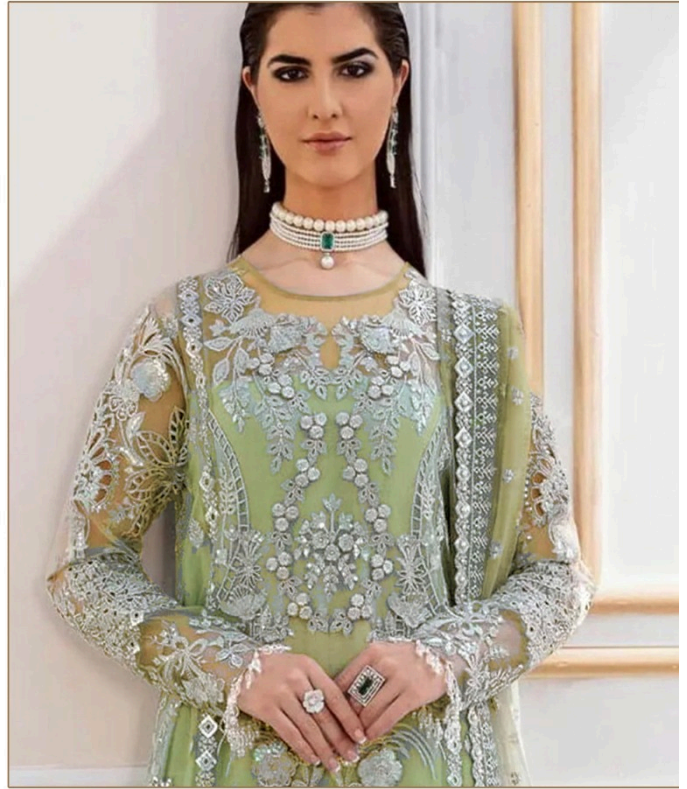

Serene®
Pakistani Suit
A BRAND BY **MEGHA EXPORT**

S - 215 A