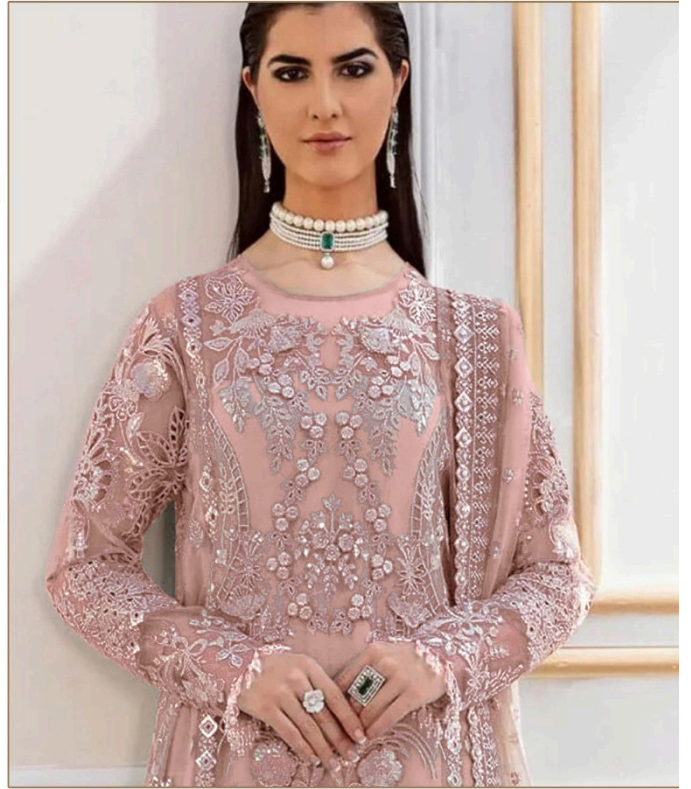

TOP - ORGANZA HEAVY EMBROIDERY WITH
APPLIC WORK
INNER BOTTOM - DULL SANTOON
DUPATTA - ORGANZA HEAVY EMBROIDRY
WORK

S 215 A

S 215 B

S 215 C

S 215 D

Serino
A PRODUCT OF
AEGHA EXPORT

Serino
MADE IN INDIA

TOP - ORGANZA HEAVY EMBROIDERY WITH
APPLIQUE WORK
INNER BOTTOM - DULL SANTOON
DUPATTA - ORGANZA HEAVY EMBROIDRY
WORK

TOP - ORGANZA HEAVY EMBROIDERY WITH
APPLIC WORK
INNER BOTTOM - DULL SANTOON
DUPATTA - ORGANZA HEAVY EMBROIDRY
WORK

S 215 A

S 215 B

S 215 C

S 215 D

Serene[®]
Pakistani Suit
A BRAND BY **MEGHA EXPORT**

S - 215 D

**TOP - ORGANZA HEAVY EMBROIDERY WITH
APPLIC WORK
INNER BOTTOM - DULL SANTOON
DUPATTA - ORGANZA HEAVY EMBROIDRY
WORK**

Serene
A PRODUCT OF
MEGA EXPORT
S - 215 C

TOP - ORGANZA HEAVY EMBROIDERY WITH
APPLIQUE WORK
INNER BOTTOM - DULL SANTOON
DUPATTA - ORGANZA HEAVY EMBROIDRY
WORK