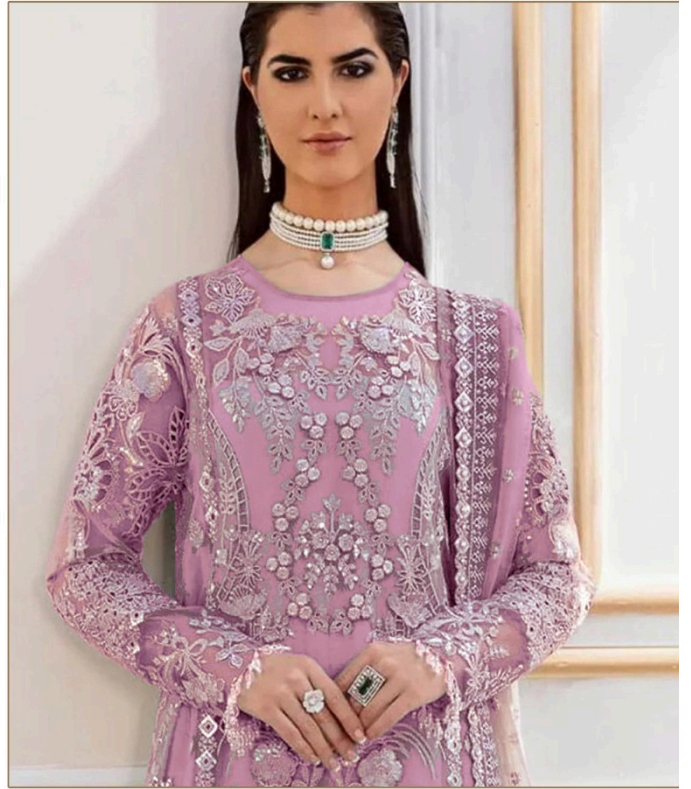

Serene®
Pakistani Suit
A BRAND BY MEGHA EXPORT

S - 215 B