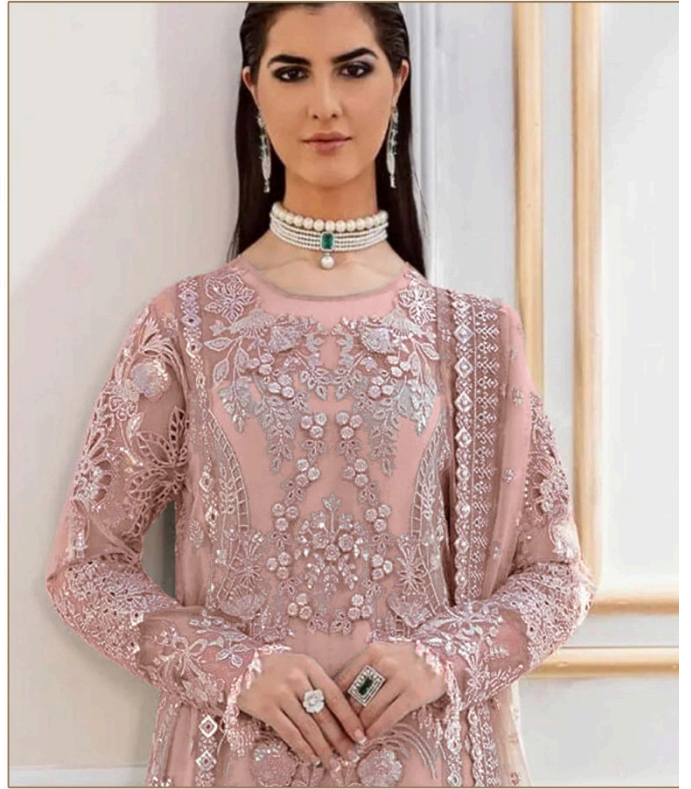

TOP - ORGANZA HEAVY EMBROIDERY WITH
APPLIC WORK
INNER BOTTOM - DULL SANTOON
DUPATTA - ORGANZA HEAVY EMBROIDRY
WORK

S 215 A

S 215 B

S 215 C

S 215 D

Serino
A PRODUCT OF
AEGHA EXPORT

Serino
MADE IN INDIA

TOP - ORGANZA HEAVY EMBROIDERY WITH
APPLIQUE WORK
INNER BOTTOM - DULL SANTOON
DUPATTA - ORGANZA HEAVY EMBROIDRY
WORK

TOP - ORGANZA HEAVY EMBROIDERY WITH
APPLIC WORK
INNER BOTTOM - DULL SANTOON
DUPATTA - ORGANZA HEAVY EMBROIDRY
WORK

S 215 A

S 215 B

S 215 C

S 215 D

Serene[®]
Pakistani Suit

A BRAND BY **MEGHA EXPORT**

S - 215 D

**TOP - ORGANZA HEAVY EMBROIDERY WITH
APPLIC WORK
INNER BOTTOM - DULL SANTOON
DUPATTA - ORGANZA HEAVY EMBROIDRY
WORK**

Serene
A PRODUCT OF MEGA EXPORT
S - 215 C

TOP - ORGANZA HEAVY EMBROIDERY WITH APPLIC WORK
INNER BOTTOM - DULL SANTOON
DUPATTA - ORGANZA HEAVY EMBROIDRY WORK