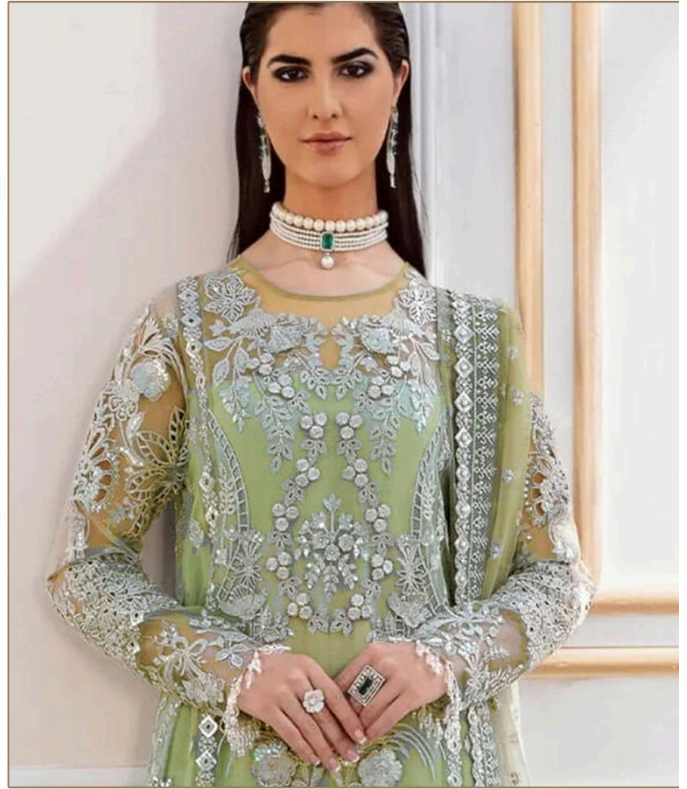

TOP - ORGANZA HEAVY EMBROIDERY WITH
APPLIC WORK
INNER BOTTOM - DULL SANTOON
DUPATTA - ORGANZA HEAVY EMBROIDRY
WORK

S 215 A

S 215 B

S 215 C

S 215 D

Serino
A PRODUCT OF
AEGHA EXPORT

Serino
MADE IN INDIA

TOP - ORGANZA HEAVY EMBROIDERY WITH
APPLIQUE WORK
INNER BOTTOM - DULL SANTOON
DUPATTA - ORGANZA HEAVY EMBROIDRY
WORK

TOP - ORGANZA HEAVY EMBROIDERY WITH
APPLIC WORK
INNER BOTTOM - DULL SANTOON
DUPATTA - ORGANZA HEAVY EMBROIDRY
WORK

S 215 A

S 215 B

S 215 C

S 215 D

Serene[®]
Pakistani Suit

A BRAND BY **MEGHA EXPORT**

S - 215 D

**TOP - ORGANZA HEAVY EMBROIDERY WITH
APPLIC WORK
INNER BOTTOM - DULL SANTOON
DUPATTA - ORGANZA HEAVY EMBROIDRY
WORK**

Serene
A PRODUCT OF MEGA EXPORT
S - 215 C

TOP - ORGANZA HEAVY EMBROIDERY WITH APPLIC WORK
INNER BOTTOM - DULL SANTOON
DUPATTA - ORGANZA HEAVY EMBROIDRY WORK

S 215 A

S 215 B

S 215 C

S 215 D

Serene[®]
Pakistani Suit
A BRAND BY **MEGHA EXPORT**

S - 215 A

**TOP - ORGANZA HEAVY EMBROIDERY WITH
APPLIC WORK
INNER BOTTOM - DULL SANTOON
DUPATTA - ORGANZA HEAVY EMBROIDRY
WORK**