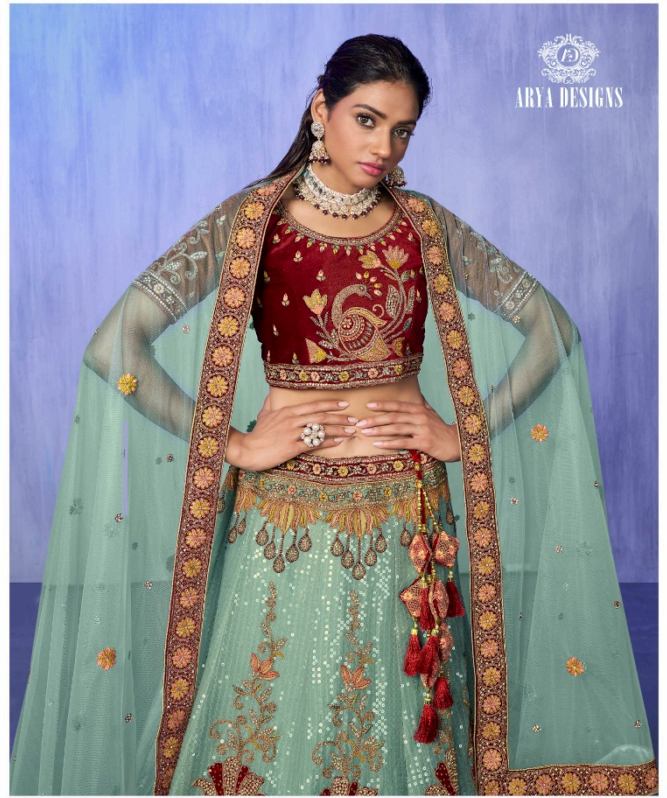

84001

ARYA DESIGNS

84007

  
ARYA DESIGNS

84006

SKU	MAIN COLOR	BLOUSE FABRIC	LEHENGA FABRIC	DUPATTA FABRIC	SIZE (SEMI STITCHED)	WORK	PRICE
S4001	Off White	Organza	Organza	Net	UPTO 42 INCHES BUST & WAIST	Embroidered	7830/- (FLAT) +12%(GST) +SHIPPING.
S4002	Mauve	Georgette	Georgette	Net	UPTO 42 INCHES BUST & WAIST	Embroidered	7230/- (FLAT) +12%(GST) +SHIPPING.
S4003	Aqua	Georgette	Georgette	Net	UPTO 42 INCHES BUST & WAIST	Embroidered	9640/- (FLAT) +12%(GST) +SHIPPING.
S4004	Off White	Net	Net	Net	UPTO 42 INCHES BUST & WAIST	Embroidered	8795/- (FLAT) +12%(GST) +SHIPPING.
S4005	Aqua	Velvet	Georgette	Net	UPTO 42 INCHES BUST & WAIST	Embroidered	9640/- (FLAT) +12%(GST) +SHIPPING.
S4006	Green	Net	Net	Net	UPTO 42 INCHES BUST & WAIST	Embroidered	7830/- (FLAT) +12%(GST) +SHIPPING.
S4007	Turquoise	Velvet	Velvet	Net	UPTO 42 INCHES BUST & WAIST	Embroidered	10240/- (FLAT) +12%(GST) +SHIPPING.
S4008	White	Georgette	Georgette	Net	UPTO 42 INCHES BUST & WAIST	Embroidered	7830/- (FLAT) +12%(GST) +SHIPPING.
S4009	Lavender	Organza	Organza	Net	UPTO 42 INCHES BUST & WAIST	Embroidered	7830/- (FLAT) +12%(GST) +SHIPPING.
S4010	Pink	Georgette	Georgette	Net	UPTO 42 INCHES BUST & WAIST	Embroidered	9640/- (FLAT) +12%(GST) +SHIPPING.
S4011	Peach	Net	Net	Net	UPTO 42 INCHES BUST & WAIST	Embroidered	8795/- (FLAT) +12%(GST) +SHIPPING.
S4012	Aqua	Net	Net	Net	UPTO 42 INCHES BUST & WAIST	Embroidered	8795/- (FLAT) +12%(GST) +SHIPPING.
S4013	Sea Green	Net	Net	Net	UPTO 42 INCHES BUST & WAIST	Embroidered	8795/- (FLAT) +12%(GST) +SHIPPING.
S4014	White	Velvet	Georgette	Net	UPTO 42 INCHES BUST & WAIST	Embroidered	9640/- (FLAT) +12%(GST) +SHIPPING.
S4015	Peach	Velvet	Georgette	Net	UPTO 42 INCHES BUST & WAIST	Embroidered	9640/- (FLAT) +12%(GST) +SHIPPING.
S4016	Peach	Net	Net	Net	UPTO 42 INCHES BUST & WAIST	Embroidered	7830/- (FLAT) +12%(GST) +SHIPPING.
S4017	Peach	Velvet	Velvet	Net	UPTO 42 INCHES BUST & WAIST	Embroidered	10240/- (FLAT) +12%(GST) +SHIPPING.
S4018	White	Velvet	Velvet	Net	UPTO 42 INCHES BUST & WAIST	Embroidered	10240/- (FLAT) +12%(GST) +SHIPPING.
S4019	White	Georgette	Georgette	Net	UPTO 42 INCHES BUST & WAIST	Embroidered	7830/- (FLAT) +12%(GST) +SHIPPING.