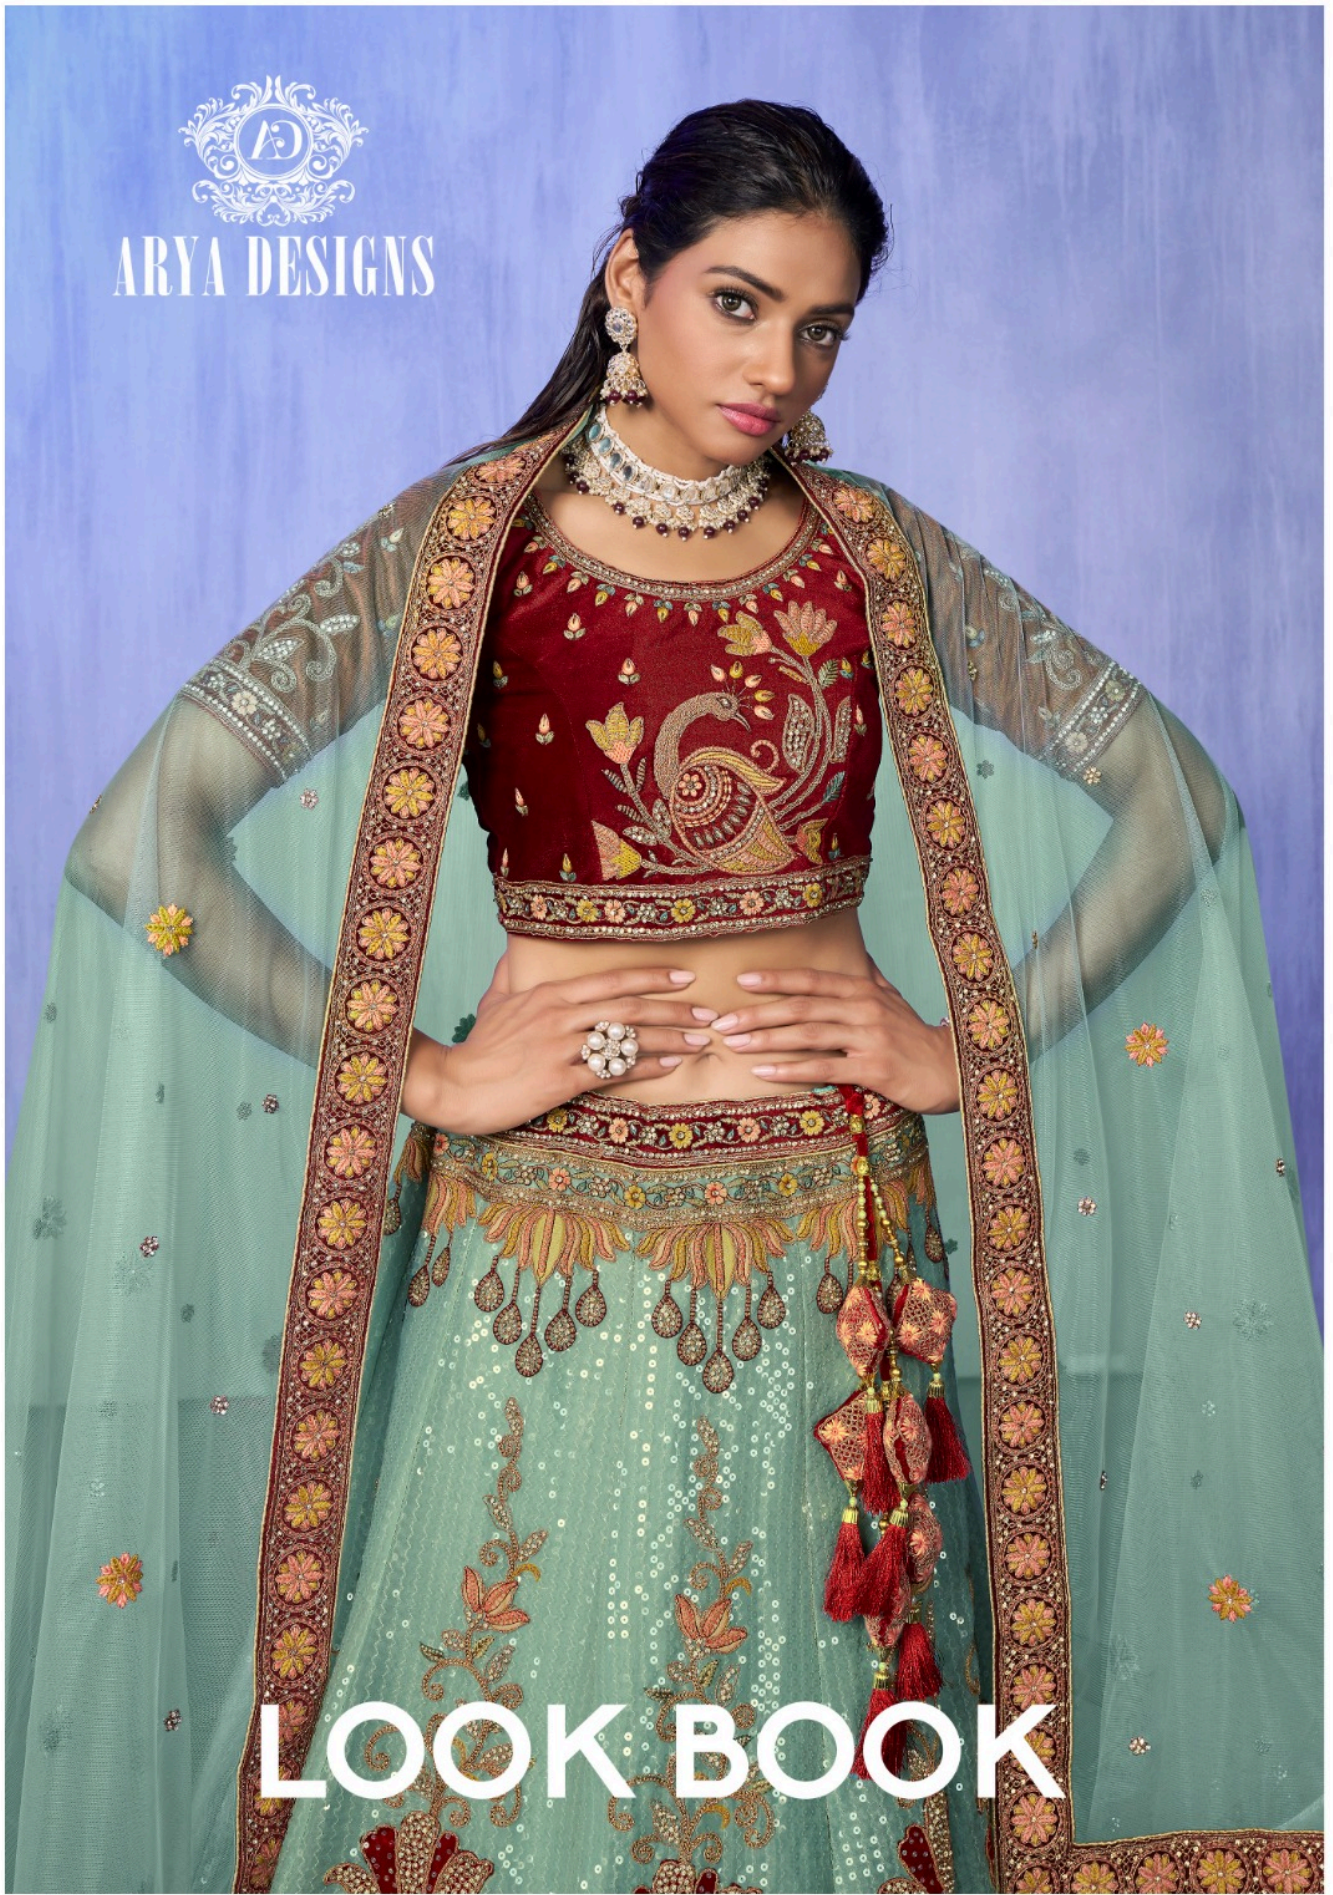

ARYA DESIGNS

LOOK BOOK