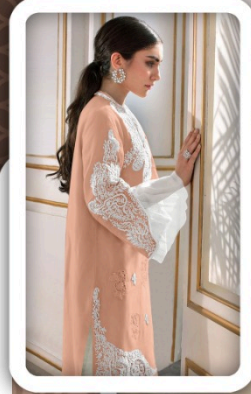

Laxuria
Trendz

#1283

A woman with long dark hair in a ponytail is shown in profile, looking out a window. She is wearing a light blue, long-sleeved dress with intricate white lace detailing along the neckline, sleeves, and hem. The dress has a high slit on the side. She is also wearing large, ornate earrings and a ring. The window has a gold frame, and the light creates shadows of a plant on the wall behind her.

Luxuria
Trendz
#1283

Luxuria
Trendz

#1283

A woman with long dark hair in a ponytail is shown in profile, looking out a window. She is wearing a peach-colored dress with intricate white lace detailing on the neckline, sleeves, and hem. The dress has a high slit and a white long-sleeved undergarment. She is wearing large pearl earrings and a ring. The window has a gold frame and shows shadows of a plant. The overall aesthetic is elegant and sophisticated.

Luxuria
Trendz
#1283

Luxuria
Trendz

#1283

Laxuria
Trendz

#1283

Laxuria
Trendz

#1283