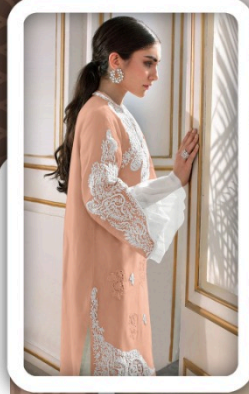

Laxuria
Trendz

#1283

A woman with long dark hair in a ponytail is shown in profile, looking out a window. She is wearing a light blue, long-sleeved dress with intricate white lace detailing along the neckline, sleeves, and hem. The dress has a high slit on the side. She is also wearing large, ornate earrings and a ring. The window has a gold frame, and the light creates shadows of a plant on the wall behind her.

Luxuria
Trendz
#1283

Luxuria
Trendz

#1283

A woman with long dark hair in a ponytail is shown in profile, looking out a window. She is wearing a peach-colored dress with intricate white lace detailing on the neckline, sleeves, and hem. The sleeves have a ruffled, bell-shaped cuff. She is also wearing large, ornate earrings and a ring. The window has a gold frame, and shadows of a plant are cast on the glass. The overall aesthetic is elegant and sophisticated.