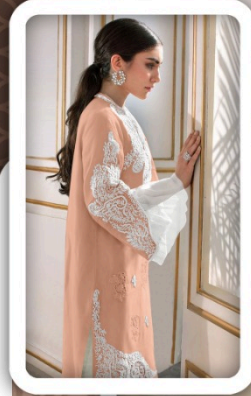

Laxuria
Trendz

#1283

A woman with long dark hair in a ponytail is shown in profile, looking out a window. She is wearing a light blue, long-sleeved dress with intricate white lace detailing along the neckline, sleeves, and hem. The dress has a high slit on the side. She is also wearing large, ornate earrings and a ring. The window has a gold frame, and the light creates shadows of a plant on the wall behind her.

Luxuria
Trendz
#1283

Luxuria
Trendz

#1283

A woman with long dark hair in a ponytail is shown in profile, looking out a window. She is wearing a peach-colored dress with intricate white lace detailing on the neckline, sleeves, and hem. The sleeves have a ruffled, bell-shaped cuff. She is also wearing large, ornate earrings and a ring. The window has a gold frame, and shadows of a plant are cast on the glass. The overall aesthetic is elegant and sophisticated.

Luxuria
Trendz
#1283

Luxuria
Trendz

#1283

Laxuria
Trendz

#1283

Laxuria
Trendz

#1283