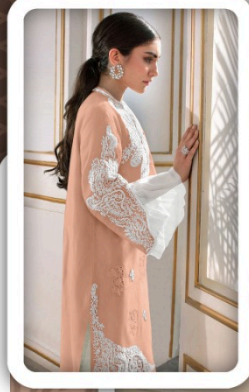

Laxuria
Trendz

#1283

A woman with long dark hair in a ponytail is shown in profile, looking out a window. She is wearing a light blue, long-sleeved dress with intricate white lace detailing along the neckline, sleeves, and hem. The dress has a high slit on the side. She is also wearing large, ornate earrings and a ring. The window has a gold frame, and the light creates shadows of a plant on the wall behind her.

Luxuria
Trendz
#1283

Luxuria
Trendz

#1283

A woman with long dark hair in a ponytail is shown in profile, looking out a window. She is wearing a peach-colored dress with intricate white lace detailing on the neckline, sleeves, and hem. The dress has a high slit and a white long-sleeved undergarment. She is wearing large pearl earrings and a ring. The window has a gold frame and shows shadows of a plant. The overall aesthetic is elegant and sophisticated.