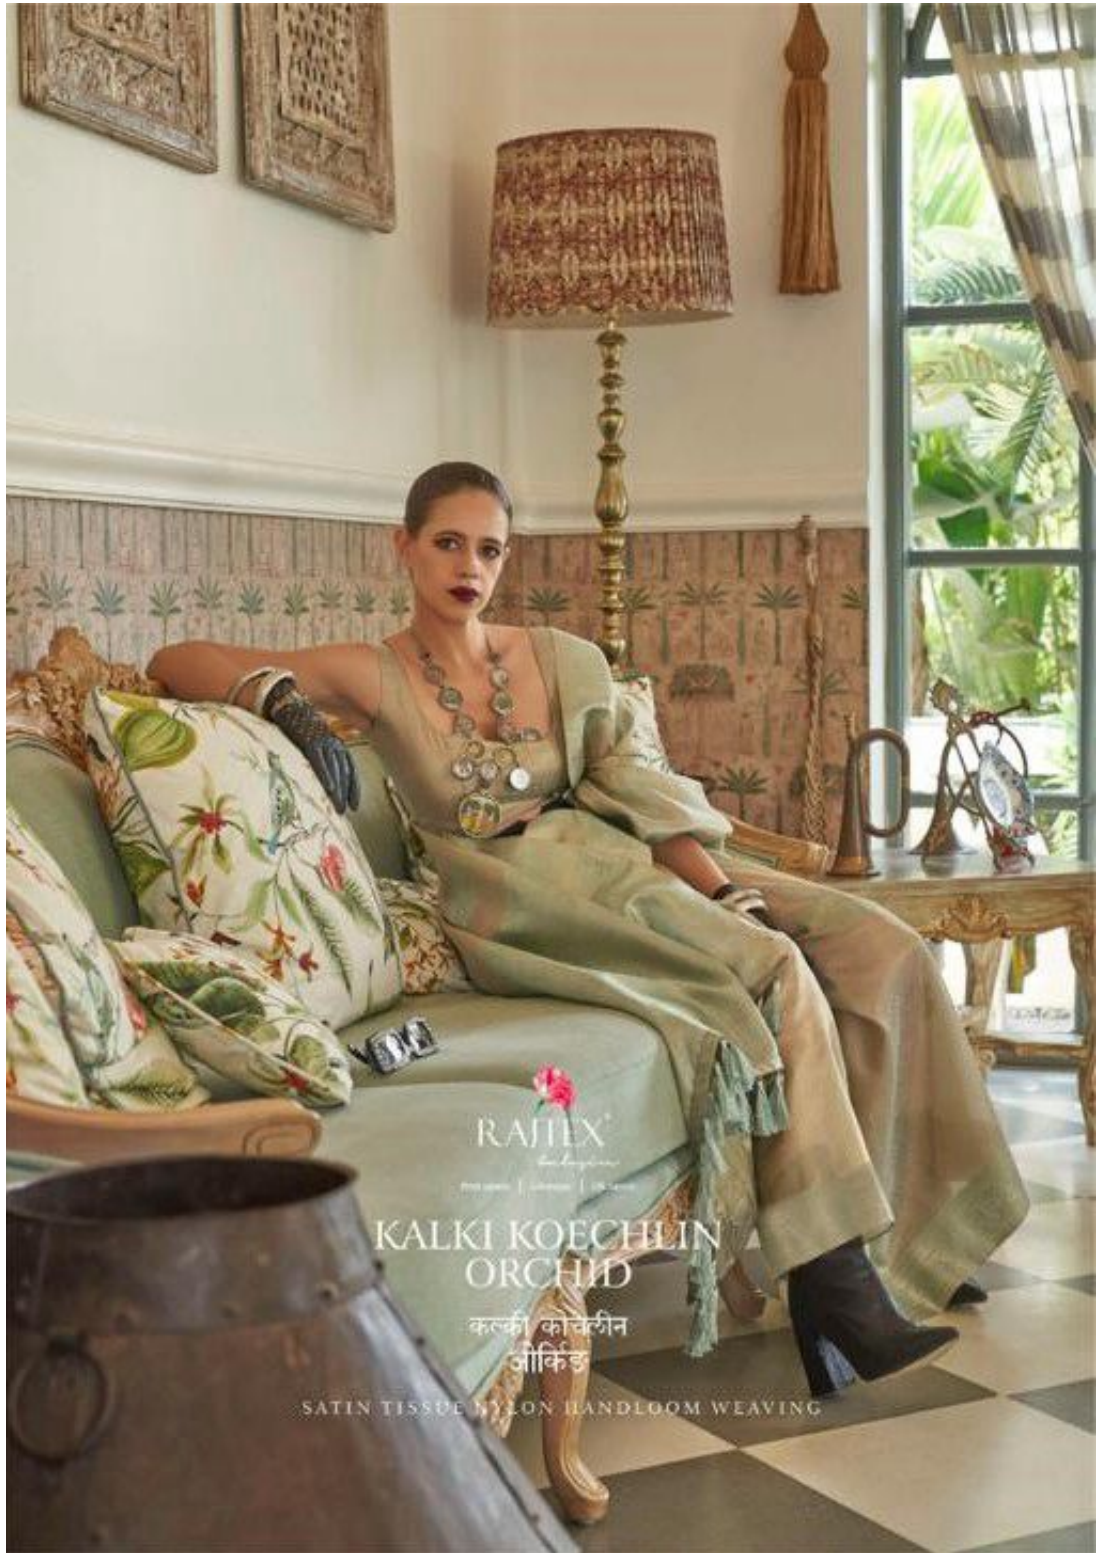

RAJTEX

Handloom Weaving

KALKI KOECHLIN
ORCHID

कल्की कोचलीन
ऑर्किड

SATIN TISSUE NYLON HANDLOOM WEAVING