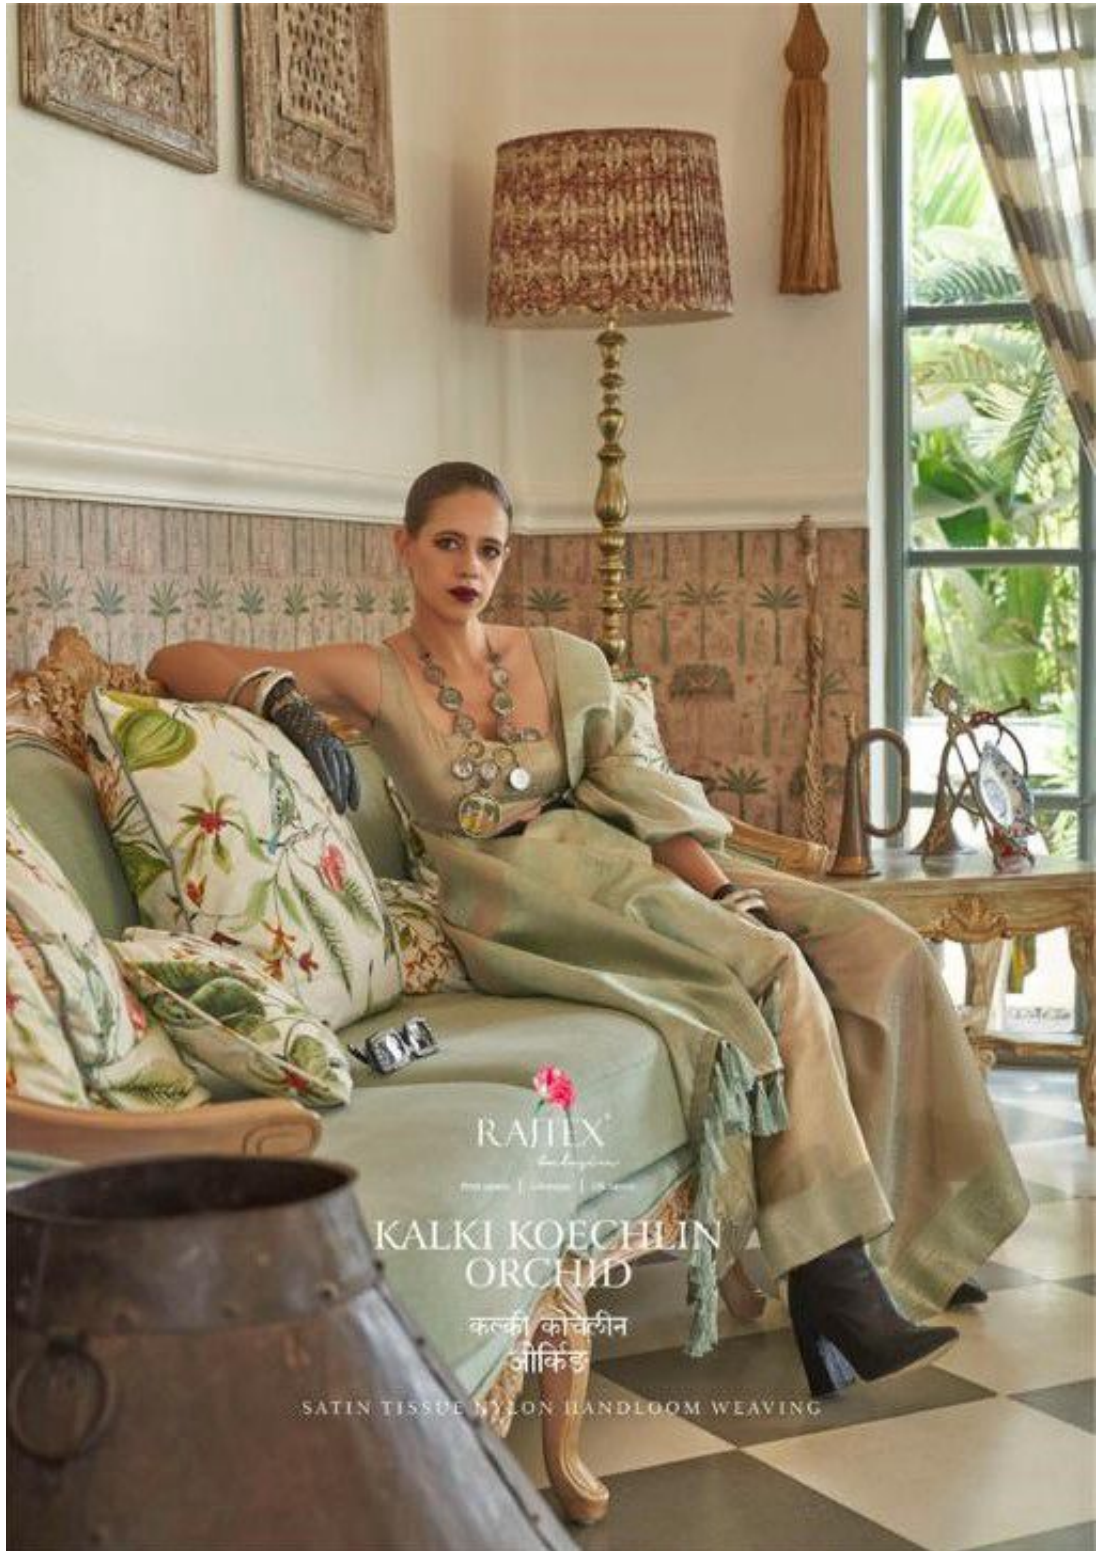

100% COTTON | 100% SILK | 100% WOOL

KALKI KOECHLIN ORCHID

SATIN TISSUE NYLON HANDLOOM WEAVING

318002

RAJTEX

Handloom Weaving
100% Cotton | 100% Silk | 100% Wool

KALKI KOECHLIN
ORCHID

कल्की कोचलीन
ऑर्किड