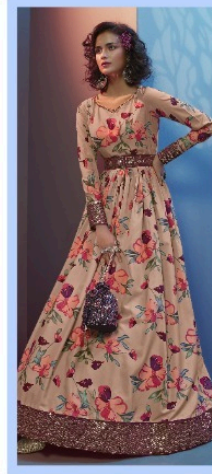

F L O W E R
S P L A S H

 bhkala®

S I M P L Y
P E R F E C T

4721

4721

4722

4723

4724

4725

 bhkala

FLORY
VOL-19

Abhkala

W O N D R O U S
P R I N C E S S

4725

Design NO. (SKU)	Gown & Inner Color	Gown Fabric	Inner Fabric	Gown Work	Belt	Dupatta	SIZE (SEMI - STITCHED)	Top Length INCH	Inner Length MTR	Weight
4721	Black	Natural Crepe	Silk Crepe	Print With Sequince Embroidered Work	FANCY SEQUINS BELT	NA	Semi Stitched (Customized from 34 to 46)	60	3	1 KG
4722	Lavender	Natural Crepe	Silk Crepe	Print With Sequince Embroidered Work	FANCY SEQUINS BELT	NA	Semi Stitched (Customized from 34 to 46)	60	3	1 KG
4723	Grey	Natural Crepe	Silk Crepe	Print With Sequince Embroidered Work	FANCY SEQUINS BELT	NA	Semi Stitched (Customized from 34 to 46)	60	3	1 KG
4724	Blue	Natural Crepe	Silk Crepe	Print With Sequince Embroidered Work	FANCY SEQUINS BELT	NA	Semi Stitched (Customized from 34 to 46)	60	3	1 KG
4725	Peach	Natural Crepe	Silk Crepe	Print With Sequince Embroidered Work	FANCY SEQUINS BELT	NA	Semi Stitched (Customized from 34 to 46)	60	3	1 KG