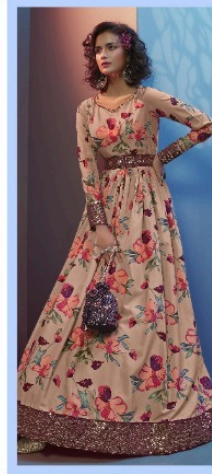

F L O W E R  
S P L A S H

4724

bhkala®

S I M P L Y  
P E R F E C T

4721

4721

4722

4723

4724

4725

 bhkala

**FLORY**  
VOL-19

Abhikala

W O N D R O U S  
P R I N C E S S

4725

Design NO. (SKU)	Gown & Inner Color	Gown Fabric	Inner Fabric	Gown Work	Belt	Dupatta	SIZE (SEMI - STITCHED)	Top Length INCH	Inner Length MTR	Weight
4721	Black	Natural Crepe	Silk Crepe	Print With Sequince Embroidered Work	FANCY SEQUINS BELT	NA	Semi Stitched (Customized from 34 to 46)	60	3	1 KG
4722	Lavender	Natural Crepe	Silk Crepe	Print With Sequince Embroidered Work	FANCY SEQUINS BELT	NA	Semi Stitched (Customized from 34 to 46)	60	3	1 KG
4723	Grey	Natural Crepe	Silk Crepe	Print With Sequince Embroidered Work	FANCY SEQUINS BELT	NA	Semi Stitched (Customized from 34 to 46)	60	3	1 KG
4724	Blue	Natural Crepe	Silk Crepe	Print With Sequince Embroidered Work	FANCY SEQUINS BELT	NA	Semi Stitched (Customized from 34 to 46)	60	3	1 KG
4725	Peach	Natural Crepe	Silk Crepe	Print With Sequince Embroidered Work	FANCY SEQUINS BELT	NA	Semi Stitched (Customized from 34 to 46)	60	3	1 KG