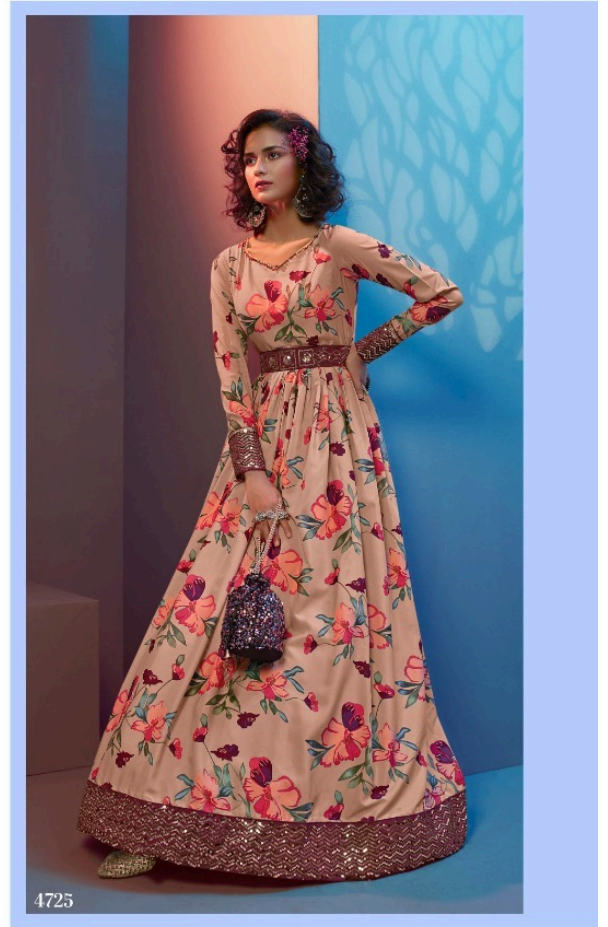

4724

4725

 bhkala

**FLORY**  
VOL-19

Abhikala

W O N D R O U S  
P R I N C E S S

4725

Design NO. (SKU)	Gown & Inner Color	Gown Fabric	Inner Fabric	Gown Work	Belt	Dupatta	SIZE (SEMI - STITCHED)	Top Length INCH	Inner Length MTR	Weight
4721	Black	Natural Crepe	Silk Crepe	Print With Sequince Embroidered Work	FANCY SEQUINS BELT	NA	Semi Stitched (Customized from 34 to 46)	60	3	1 KG
4722	Lavender	Natural Crepe	Silk Crepe	Print With Sequince Embroidered Work	FANCY SEQUINS BELT	NA	Semi Stitched (Customized from 34 to 46)	60	3	1 KG
4723	Grey	Natural Crepe	Silk Crepe	Print With Sequince Embroidered Work	FANCY SEQUINS BELT	NA	Semi Stitched (Customized from 34 to 46)	60	3	1 KG
4724	Blue	Natural Crepe	Silk Crepe	Print With Sequince Embroidered Work	FANCY SEQUINS BELT	NA	Semi Stitched (Customized from 34 to 46)	60	3	1 KG
4725	Peach	Natural Crepe	Silk Crepe	Print With Sequince Embroidered Work	FANCY SEQUINS BELT	NA	Semi Stitched (Customized from 34 to 46)	60	3	1 KG