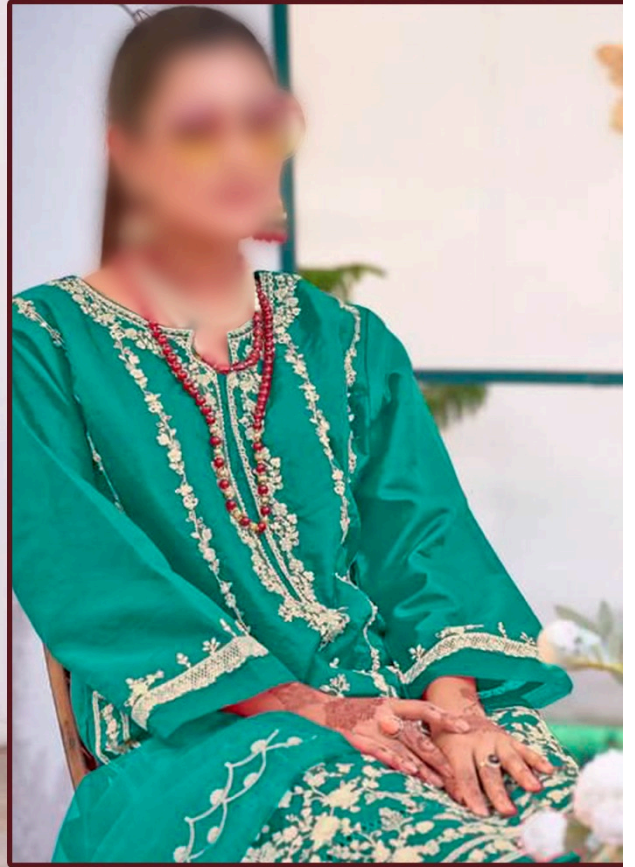

ZARQASH^{TM}

A BRAND BY KUTIA FERRA

Z-142-B

-:TOP:-
Organza

-:BOTTAM:-
Silk Viscose

-:DUPATTA:-
Net With Laces

SIZE XL(or)XXL