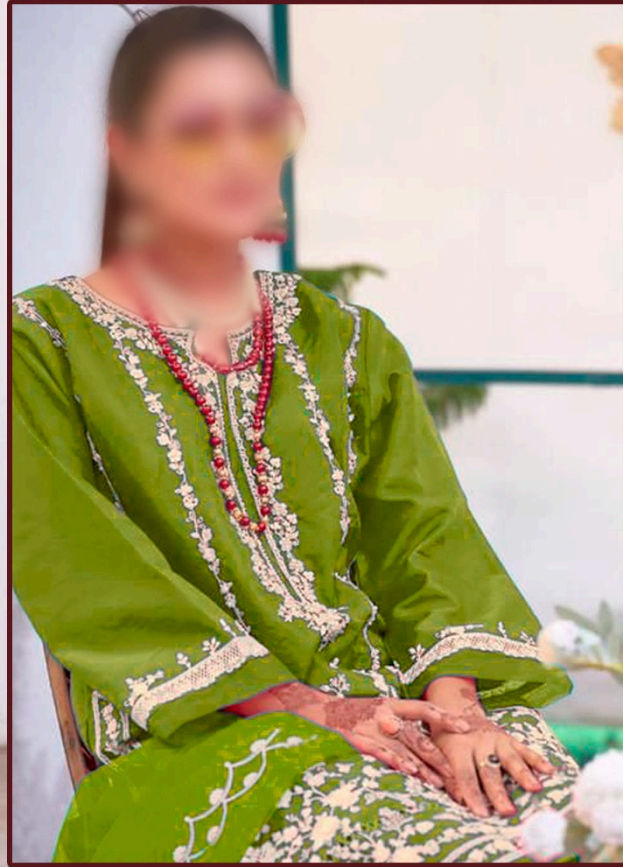

-:DUPATTA:-
Net With Laces

SIZE XL(or)XXL

ZARQASHTM
A BRAND BY KUTIA FERRA
Z-142-B

-:TOP:-
Organza
-:BOTTAM:-
Silk Viscose
-:DUPATTA:-
Net With Laces

SIZE XL(or)XXL

ZARQASH™

A BRAND BY KHAFFERKA

Z-142-D