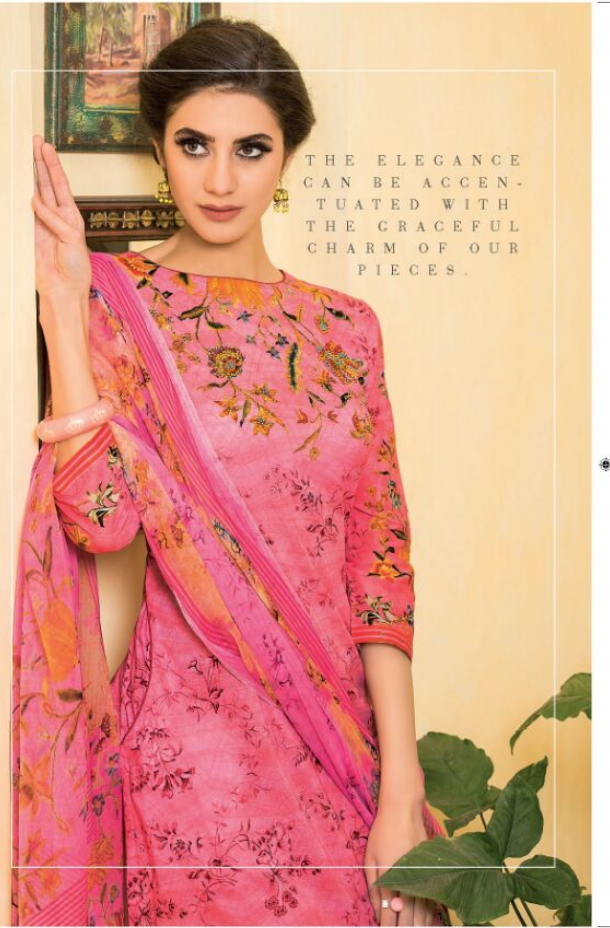

3923

THE
ENCHANTING
PALLETE
OF COLOURS

3930

THIS PIECE OF ART IS IDEAL AND CAN BE
FLAUNTED ROUND THE CLOCK.

3929

3922

THE ELEGANCE
CAN BE ACCEN-
TUATED WITH
THE GRACEFUL
CHARM OF OUR
PIECES .

THE ELEGANCE
CAN BE ACCEN-
TUATED WITH
THE GRACEFUL
CHARM OF OUR
PIECES.