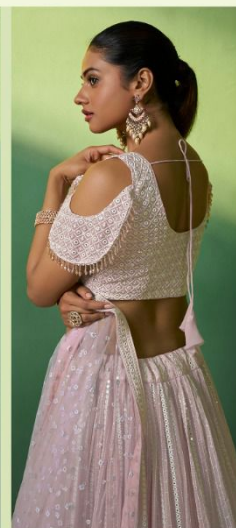

ARYA DESIGNS

Poshak

vol.7

SKU	MAIN COLOR	BLOUSE FABRIC	LEHENGA FABRIC	DUPATTA FABRIC	SIZE (SEMI STITCHED)	WORK	PRICE
85001	Red	Georgette	Georgette	Net	UPTO 42 INCHES BUST & WAIST	Embroidered, Sequinned	3793/- (FLAT) -12%(GST) -SHIPPING.
85002	Cream	Georgette	Georgette	Net	UPTO 42 INCHES BUST & WAIST	Embroidered, Sequinned	4340/- (FLAT) -12%(GST) -SHIPPING.
85003	Green	Velvet	Georgette	Georgette	UPTO 42 INCHES BUST & WAIST	Embroidered, Sequinned	3133/- (FLAT) -12%(GST) -SHIPPING.
85004	Red	Georgette	Georgette	Net	UPTO 42 INCHES BUST & WAIST	Embroidered, Sequinned	4100/- (FLAT) -12%(GST) -SHIPPING.
85005	Peach	Georgette	Georgette	Net	UPTO 42 INCHES BUST & WAIST	Embroidered, Sequinned	4820/- (FLAT) -12%(GST) -SHIPPING.
85006	Blue	Georgette	Georgette	Georgette	UPTO 42 INCHES BUST & WAIST	Embroidered, Sequinned	4040/- (FLAT) -12%(GST) -SHIPPING.
85007	Mustard	Georgette	Georgette	Organza	UPTO 42 INCHES BUST & WAIST	Embroidered, Sequinned	3135/- (FLAT) -12%(GST) -SHIPPING.
85008	Pink	Georgette	Georgette	Net	UPTO 42 INCHES BUST & WAIST	Embroidered, Sequinned	4220/- (FLAT) -12%(GST) -SHIPPING.
85009	Red	Silk	Georgette	Georgette	UPTO 42 INCHES BUST & WAIST	Embroidered, Sequinned	4580/- (FLAT) -12%(GST) -SHIPPING.
85010	Lavender	Georgette	Georgette	Net	UPTO 42 INCHES BUST & WAIST	Embroidered, Sequinned	4640/- (FLAT) -12%(GST) -SHIPPING.
85011	Mustard	Georgette	Georgette	Organza	UPTO 42 INCHES BUST & WAIST	Embroidered, Sequinned	3915/- (FLAT) -12%(GST) -SHIPPING.
TOTAL DESIGNS : 11PCS		TOTAL AMOUNT : RS. 45320/-				AVERAGE RATE : RS. 4120/-	
ALL RATES ARE FLAT NO DISCOUNT AND EXCLUSIVE OF GST AND SHIPPING							

ARYA DESIGNS
85005

ARYA DESIGNS
85009

ARYA DESIGNS
85008

ARYA DESIGNS
85010

ARYA DESIGNS
85004