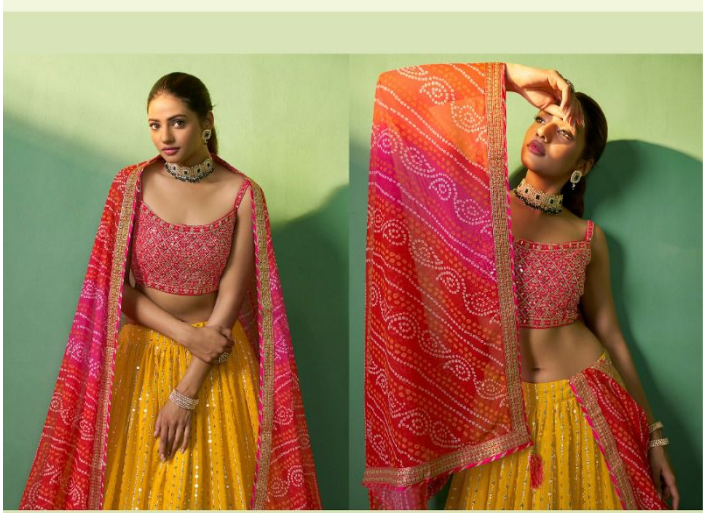

ARYA DESIGNS

Poshak

vol.7

SKU	MAIN COLOR	BLOUSE FABRIC	LEHENGA FABRIC	DUPATTA FABRIC	SIZE (SEMI STITCHED)	WORK	PRICE
85001	Red	Georgette	Georgette	Net	UPTO 42 INCHES BUST & WAIST	Embroidered, Sequinned	3793/- (FLAT) -12%(GST) -SHIPPING.
85002	Cream	Georgette	Georgette	Net	UPTO 42 INCHES BUST & WAIST	Embroidered, Sequinned	4340/- (FLAT) -12%(GST) -SHIPPING.
85003	Green	Velvet	Georgette	Georgette	UPTO 42 INCHES BUST & WAIST	Embroidered, Sequinned	3133/- (FLAT) -12%(GST) -SHIPPING.
85004	Red	Georgette	Georgette	Net	UPTO 42 INCHES BUST & WAIST	Embroidered, Sequinned	4100/- (FLAT) -12%(GST) -SHIPPING.
85005	Peach	Georgette	Georgette	Net	UPTO 42 INCHES BUST & WAIST	Embroidered, Sequinned	4820/- (FLAT) -12%(GST) -SHIPPING.
85006	Blue	Georgette	Georgette	Georgette	UPTO 42 INCHES BUST & WAIST	Embroidered, Sequinned	4040/- (FLAT) -12%(GST) -SHIPPING.
85007	Mustard	Georgette	Georgette	Organza	UPTO 42 INCHES BUST & WAIST	Embroidered, Sequinned	3135/- (FLAT) -12%(GST) -SHIPPING.
85008	Pink	Georgette	Georgette	Net	UPTO 42 INCHES BUST & WAIST	Embroidered, Sequinned	4220/- (FLAT) -12%(GST) -SHIPPING.
85009	Red	Silk	Georgette	Georgette	UPTO 42 INCHES BUST & WAIST	Embroidered, Sequinned	4580/- (FLAT) -12%(GST) -SHIPPING.
85010	Lavender	Georgette	Georgette	Net	UPTO 42 INCHES BUST & WAIST	Embroidered, Sequinned	4640/- (FLAT) -12%(GST) -SHIPPING.
85011	Mustard	Georgette	Georgette	Organza	UPTO 42 INCHES BUST & WAIST	Embroidered, Sequinned	3915/- (FLAT) -12%(GST) -SHIPPING.
TOTAL DESIGNS : 11PCS		TOTAL AMOUNT : RS. 45320/-				AVERAGE RATE : RS. 4120/-	
ALL RATES ARE FLAT NO DISCOUNT AND EXCLUSIVE OF GST AND SHIPPING							

ARYA DESIGNS
85005

ARYA DESIGNS
85009

ARYA DESIGNS
85008

ARYA DESIGNS
85010

ARYA DESIGNS
85004