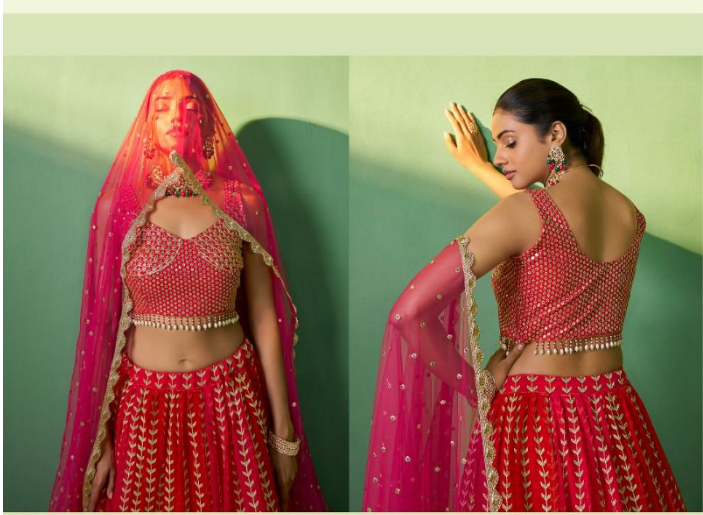

ARYA DESIGNS

Poshak

vol.7

SKU	MAIN COLOR	BLOUSE FABRIC	LEHENGA FABRIC	DUPATTA FABRIC	SIZE (SEMI STITCHED)	WORK	PRICE
85001	Red	Georgette	Georgette	Net	UPTO 42 INCHES BUST & WAIST	Embroidered, Sequinned	3793/- (FLAT) -12%(GST) -SHIPPING.
85002	Cream	Georgette	Georgette	Net	UPTO 42 INCHES BUST & WAIST	Embroidered, Sequinned	4340/- (FLAT) -12%(GST) -SHIPPING.
85003	Green	Velvet	Georgette	Georgette	UPTO 42 INCHES BUST & WAIST	Embroidered, Sequinned	3133/- (FLAT) -12%(GST) -SHIPPING.
85004	Red	Georgette	Georgette	Net	UPTO 42 INCHES BUST & WAIST	Embroidered, Sequinned	4100/- (FLAT) -12%(GST) -SHIPPING.
85005	Peach	Georgette	Georgette	Net	UPTO 42 INCHES BUST & WAIST	Embroidered, Sequinned	4820/- (FLAT) -12%(GST) -SHIPPING.
85006	Blue	Georgette	Georgette	Georgette	UPTO 42 INCHES BUST & WAIST	Embroidered, Sequinned	4040/- (FLAT) -12%(GST) -SHIPPING.
85007	Mustard	Georgette	Georgette	Organza	UPTO 42 INCHES BUST & WAIST	Embroidered, Sequinned	3135/- (FLAT) -12%(GST) -SHIPPING.
85008	Pink	Georgette	Georgette	Net	UPTO 42 INCHES BUST & WAIST	Embroidered, Sequinned	4220/- (FLAT) -12%(GST) -SHIPPING.
85009	Red	Silk	Georgette	Georgette	UPTO 42 INCHES BUST & WAIST	Embroidered, Sequinned	4580/- (FLAT) -12%(GST) -SHIPPING.
85010	Lavender	Georgette	Georgette	Net	UPTO 42 INCHES BUST & WAIST	Embroidered, Sequinned	4640/- (FLAT) -12%(GST) -SHIPPING.
85011	Mustard	Georgette	Georgette	Organza	UPTO 42 INCHES BUST & WAIST	Embroidered, Sequinned	3915/- (FLAT) -12%(GST) -SHIPPING.
TOTAL DESIGNS : 11PCS		TOTAL AMOUNT : RS. 45320/-				AVERAGE RATE : RS. 4120/-	
ALL RATES ARE FLAT NO DISCOUNT AND EXCLUSIVE OF GST AND SHIPPING							

ARYA DESIGNS
85005

ARYA DESIGNS
85009

ARYA DESIGNS
85008

ARYA DESIGNS
85010

ARYA DESIGNS
85004