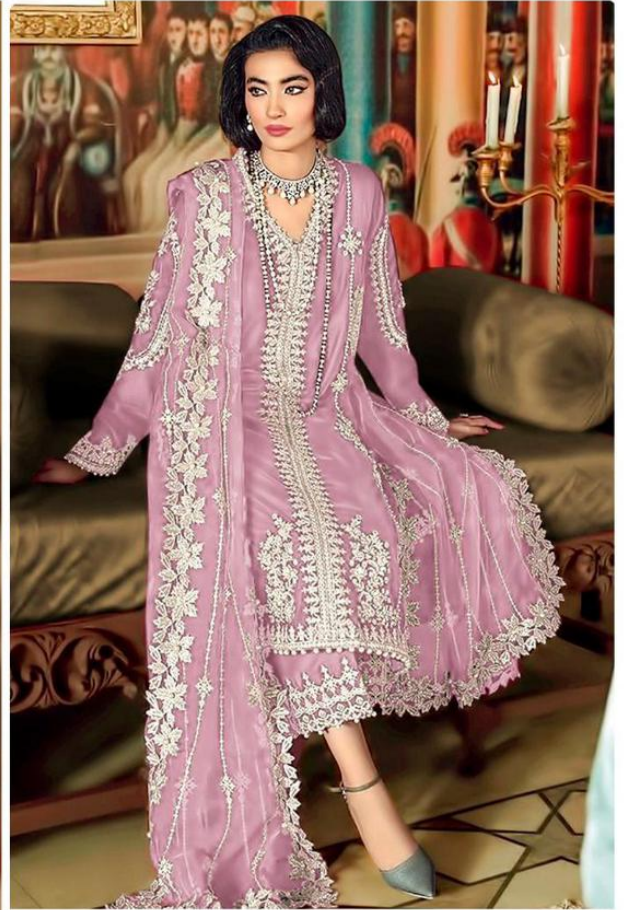

TOP: Organza with embroidery

**BOTTOM
/INNER:** Santoon

DUPATTA: Net with embroidery

D-1097 A

D-1097 B

D-1097 C

D-1097 D

CODE: D-1097 A

DEEPSY
suits

- TOP:** Organza embroidery
BOTTOM /INNER: Santoon
DUPATTA: Net embroidery

CODE: D-1097 B

DEEPSY
suits

- TOP:** Organza embroidery
BOTTOM /INNER: Santoon
DUPATTA: Net embroidery

TOP: Organza with embroidery

BOTTOM /INNER: Santoon

DUPATTA: Net with embroidery

D-1097 A

D-1097 B

D-1097 C

D-1097 D

CODE: D-1097 D

DEEPSY
suits