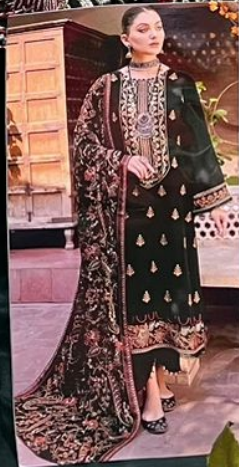

Serene
MEHMA EXPORT
D.NO.113 C

Serene
A PROMOTION BY
MEHMA EXPORT