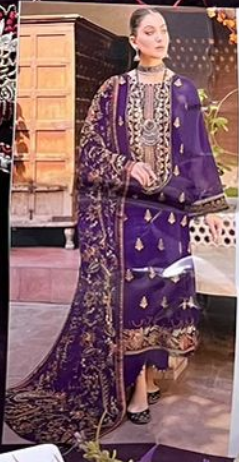

*Serene*<sup>TM</sup>  
Pakistani Suit  
A BRAND BY **MEGHA EXPORT**  
**D.NO.113 B**

TOP - FOX GEORGETTE HEAVY EMBROIDERY WORK  
BOTTOM /INNER - HEAVY SANTOON  
DUPATTA - NAZMIN HEAVY EMBROIDERY WORK

*Serene*<sup>TM</sup>  
Pakistani Suit  
A BRAND BY MEGHA EXPORT  
D.NO.113 C

TOP - FOX GEORGETTE HEAVY EMBROIDERY WORK  
BOTTOM /INNER - HEAVY SANTOON  
DUPATTA - NAZMIN HEAVY EMBROIDERY WORK

Sereno  
A PRODUCT OF  
REGINA

Sereno  
A PRODUCT OF  
REGINA

Sereno  
A PRODUCT OF  
REGINA  
D.NO.113 B