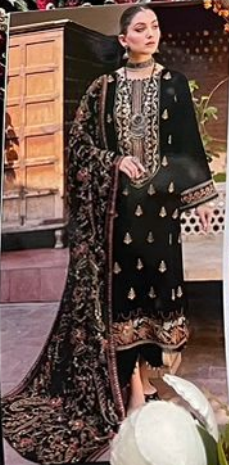

*Serene*<sup>TM</sup>  
Pakistani Suit  
A BRAND BY **MEGHA EXPORT**  
**D.NO.113 B**

TOP - FOX GEORGETTE HEAVY EMBROIDERY WORK  
BOTTOM /INNER - HEAVY SANTOON  
DUPATTA - NAZMIN HEAVY EMBROIDERY WORK

*Serene*<sup>TM</sup>  
Pakistani Suit  
A BRAND BY MEGHA EXPORT  
D.NO.113 C

TOP - FOX GEORGETTE HEAVY EMBROIDERY WORK  
BOTTOM /INNER - HEAVY SANTOON  
DUPATTA - NAZMIN HEAVY EMBROIDERY WORK

Sereno  
A PRODUCT OF  
REGINA

Sereno  
A PRODUCT OF  
REGINA

Sereno  
A PRODUCT OF  
REGINA  
D.NO.113 B

TOP - FOX GEORGES  
BOTTOM - FOX GEORGES

*Serene*<sup>TM</sup>  
Pakistani Suit  
A BRAND BY **MEGHA EXPORT**  
**D.NO.113 B**

TOP - FOX GEORGETTE HEAVY EMBROIDERY WORK  
BOTTOM /INNER - HEAVY SANTOON  
DUPATTA - NAZMIN HEAVY EMBROIDERY WORK

*Serene*<sup>TM</sup>  
Pakistani Suit  
A BRAND BY **MEGHA EXPORT**  
**D.NO.113 B**

TOP - FOX GEORGETTE HEAVY EMBROIDERY WORK  
BOTTOM /INNER - HEAVY SANTOON  
DUPATTA - NAZMIN HEAVY EMBROIDERY WORK

Serene  
A PRODUCT OF  
MEGHA EXPORT