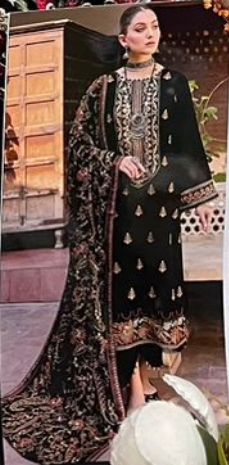

Serene
A PRODUCT OF
MEGHA EXPORT
D.NO.113 D

Serene
A PRODUCT OF
MEGHA EXPORT