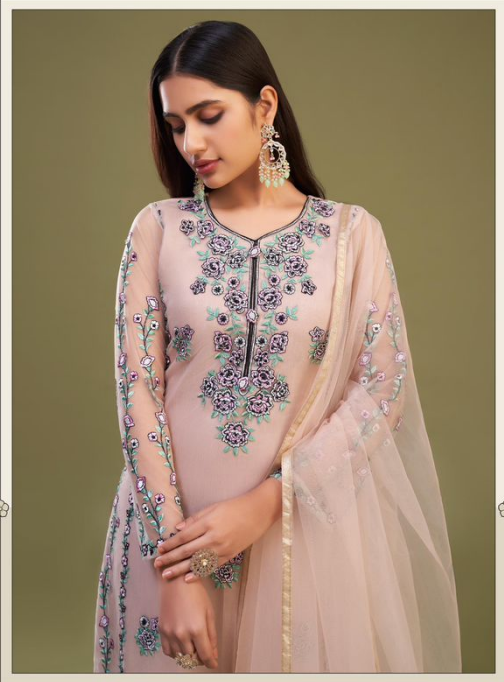

ALIZEH
WORLD WAREHOUSE

A NEW REVOLUTION, A NEW PERSPECTIVE

3031