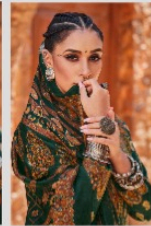

465-007

465-008

465-009

465-010

 **Zulfat**[®]
DESIGNER
**MYSTIC
BEAUTY**
EXPLORE THE MYSTIC BEAUTY
OF PETALS IN COOL SEASON
SHADES
465-003

Zulfat®
DESIGNER BRAND

THE COMBINATION
OF RED AND GREEN
COLOUR DRESS AND
DUPATTA ELEVATES
YOUR STYLE
THIS SEASON.

AUTUMNAL
ELEGANCE

465 007

Zulfat®
DESIGNER FASHION

465 009

Zulfat
DESIGNER

SCARLET
WOMAN
ATTRACTIVE ELEGANCE WITH LINGERING
FLORAL PATTERNS ON LACY FABRIC
AND ADD GLAMOUR TO YOUR STYLE.

465-002

Zulfat®